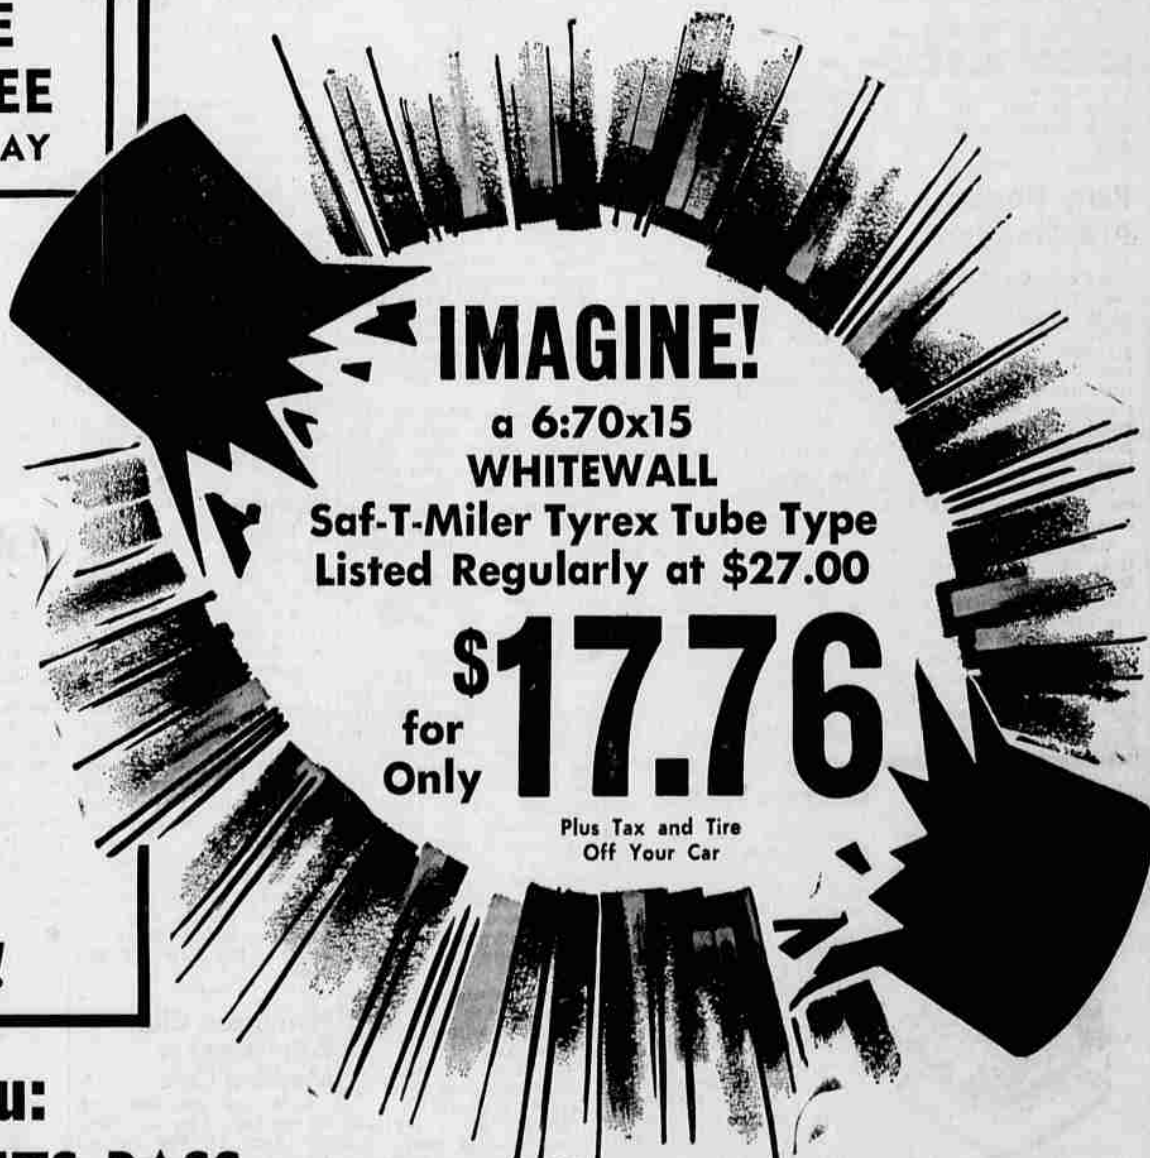

**FREE
COFFEE
EVERY DAY**

SAF-T-MILER TYREX TUBE TYPES

SIZE	PLY	TAX	BLACK		WHITEWALL	
			LIST	★ SALE PRICE ★	LIST	★ SALE PRICE ★
640x15	4	\$1.45	\$21.30	\$15.76*	\$26.05	\$17.76*
670x15	4	\$1.58	\$20.70	\$15.76*	\$27.00	\$17.76*
710x15	4	\$1.70	\$24.65	\$17.76*	\$30.20	\$19.76*
760x15	4	\$1.86	\$27.05	\$19.76*	\$33.10	\$21.76*

*Plus Tax and Tire Off Your Car

GENERAL TYREX TUBELESS

SIZE	PLY	TAX	BLACK		WHITEWALL	
			LIST	★ SALE PRICE ★	LIST	★ SALE PRICE ★
750x14	4	\$1.87	\$31.45	\$18.76*	\$38.55	\$21.76*
800x14	4	\$1.99	\$34.50	\$21.76*	\$42.25	\$24.76*

*Plus Tax and Tire Off Your Car

**BE HERE EARLY... Doors Open 9 A.M.
Make Your Selection While Stock Is Large!**

IMAGINE!

a 6:70x15
WHITEWALL

Saf-T-Miler Tyrex Tube Type
Listed Regularly at \$27.00

for Only **\$17.76**