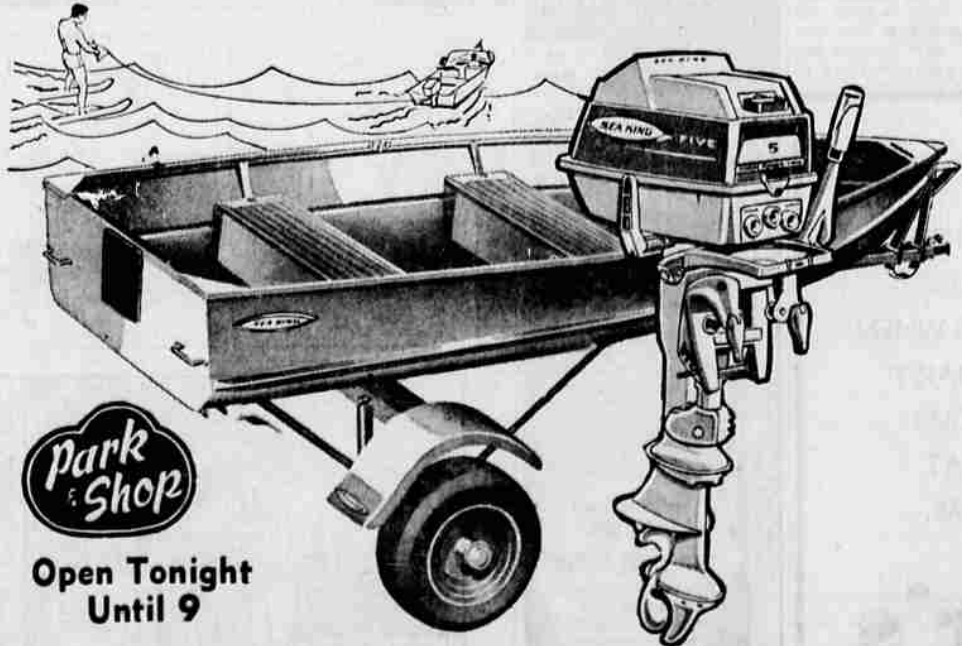

SALE! CAR WASHING BRUSH 1 88
30" handle. Shut-off valve, rubber head.

18x24" Chamois Special Purchase! 1 99
100% all tanned. Soft, durable.

HEAVYWEIGHT Championship

Johansson vs. Patterson

KYJC

Your Mail Tribune Sport Station

Monday 6 P.M. DIAL 1230

SALE! SAVE up to \$19 on BOAT, MOTOR or TRAILER

Open Tonight Until 9

SALE! 14-ft. easy-to-carry car-top boat

Light enough for easy portage yet rugged enough for years of hard use. 16-ga. sides and 18-ga. bottom of tough 525 aluminum marine alloy. With built-in air chambers, four wood seats, oak gunwales.
Reg. 259.95 **244 00***
*Plus Freight West Coast Factory

DELUXE 5-HP SEA-KING MOTOR

The fishing favorite of the Sea-King family. Ranges smoothly from a gentle 1 1/2-mph troll to all-out 12-mph. Full gear-shift, automatic rewind starter, slip-clutch propeller, 6-gallon tank.
WAS \$215 **194 00**
JUST \$19 DOWN