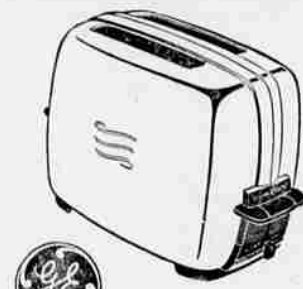

Time for Home Appliance Co's June Trade-In Jamboree!

LOOK
for the
GOLD TAGS
on Hundreds of new
Appliances Throughout
the Store...
You're Sure To Find
BIG SAVINGS!

**GOLDEN VALUE
SALE!**

WE HAVE GOOD NEWS AND A PROBLEM!

How do we tell you that right now we have the best appliance values ever? G-E says: Call these best buys "Gold Tag Specials!" And here are some of the "golddest" gold taggers . . .

Don't wait . . . buy before summer—our prices right now are at the rock-bottom low!

HAPCO-SIZED TRADES: We allow an average $70 for used refrigerators. We allow more for better than average trade-ins and less for poorer ones.

LOW-COST 30-INCH RANGE

Gold Tag Special $169.95
Less Hapco-Sized Avg. Trade-in ..... $ 40.00

YOU PAY ONLY $129⁹⁵

Model T-82

Automatic Toaster

- 6-Position Control
- Extra-High Toast Lift
- Snap-Out Crumb Tray

NOW ONLY **$12⁸⁸**

(One to a Customer)

SAVE—SAVE

on This New G-E **COFFEE MAKER**

Completely Automatic **$12⁸⁸**

Buy 3 at Only $12.00 Each

SHOP TONITE **9:00**
at Hapco Till **p.m.**

BEST TV BUY IN TOWN!

A brand new model from General Electric . . . with the features you like!
Gold Tag Special $189.95
Less Hapco-Sized Avg. Trade-in ..... $ 40.00
You Pay Only . $149⁹⁵

Big, New 11-Cubic Foot Refrigerator Freezer at **A BIG SAVINGS!**

Famous General Electric WASHER-DRYER COMBINATION

With Famous General Electric **BLEACH DISPENSER**

Regular $469.95.....NOW $399.95
Less Hapco Sized Avg. Trade-in.....$ 40.00
You Pay Only .. $359⁹⁵

TOP-O'-THE-LINE General Electric WASHER

- New Bleach Dispenser
- Five Automatic Cycles
- Famous Filter-Flo

Reg. $349.95
Gold Tag Special $309.95
Less Hapco Trade-in .. $ 40.00

YOU PAY ONLY $269⁹⁵

On Budget Terms

HAPCO is famous for quality service and repair — another good reason for owning G-E appliances!

BIG FAT TRADE-INS!