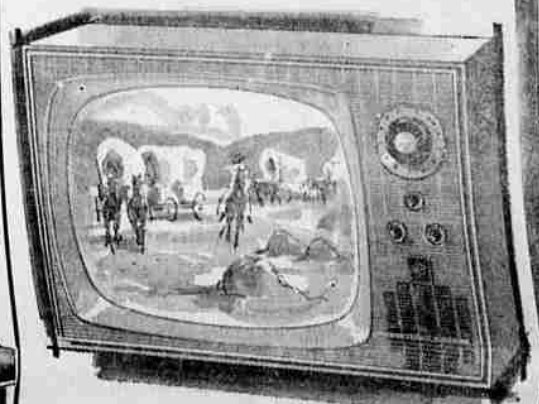

BEST TV BUY IN TOWN!

M 302 TBM

A brand new model from General Electric . . . with the features you like!
Gold Tag Special $189.95
Less Hapco-Sized Avg. Trade-in ..... $ 40.00
You Pay Only . $149⁹⁵