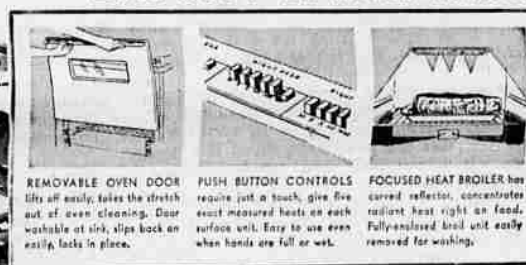

LOW-COST 30-INCH RANGE

Gold Tag Special $169.95
Less Hapco-Sized Avg. Trade-in ..... $ 40.00

YOU PAY ONLY $129⁹⁵