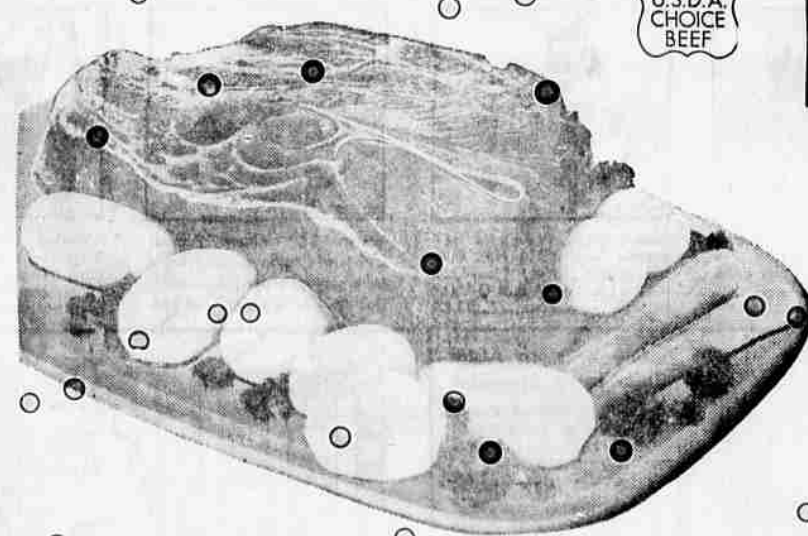

FROZEN FOODS

- **CHICKEN BREAST**—cut or French style 9-oz.
- **GRAND PEAS**—10-oz.
- **MIXED VEGETABLES**—10-oz.
- **SOUP AND CASSEROLE**—10-oz.

5 89¢

HEAD LETTUCE

Here's the kind, you'll agree, that's a real delight to serve for salads with real appetite appeal.

Each **10¢**