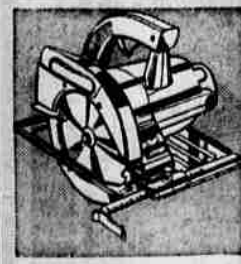

Sears Value Packed Electric Hand Saw

39.88