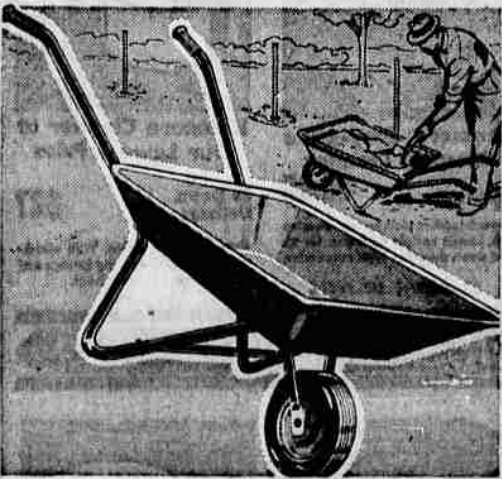

HERE'S FANTASTIC SAVINGS!

Gardeners! Save Time, Steps With A Dunlap Wheelbarrow

$7⁸⁸

Wide-spread legs prevent tipping. 150 lb., 3 cu. ft. capacity

This wheelbarrow makes light work of hauling jobs around the yard and garden. Carries leaves, dirt, etc. Has tubular steel handles with rubber grips, 10-in. puncture-proof rubber tire. Save!

20-inch Rotary Power Mower

2 1/2-HP engine 49.99

4-cycle engine. Recoil starter. Staggered wheels. See this low cost mower!

20-in. Rotary Power Mower

3-HP, 4-cycle 64.99

Sears Finest! 20-in. Rotary

Blade clutch 125.95

Sears Value Packed Electric Hand Saw

39.88