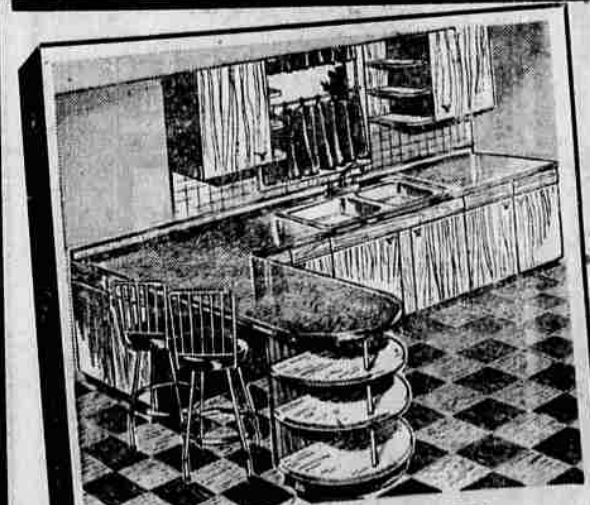

Push-Up Type 18 Ft. Extension Ladder

REDUCED TO **18⁸⁸** CHARGE IT!

Made of dried ladder grade lumber. The upper section locks as ladder is extended.

ALL TYPES AND SIZE LADDERS NOW ON SALE... BUY NOW!

PAINT THINNER

99c Gal.

Thins all regular paints, varnishes, enamels. Cleans brushes, rollers, hands, etc.

15% OFF All Kitchen Cabinets Reduced for This Sale

A beautiful modern kitchen can be yours at this greater than ever savings. Your choice of natural grain Birch or Fir wooden cabinets or gleaming white steel. Save more now!

FREE KITCHEN PLANNING AND ESTIMATING SERVICE... NO OBLIGATION OF COURSE.

HOMART ALUMINUM Sliding Glass DOORS

REDUCED TO **84⁸⁸**

5 FT. SIZE INCLUDING SCREEN!

Completely weatherstripped on all sides. Extruded aluminum frame is chemically treated to resist corrosion. Clear 3/32 crystal glass with screen included or use heat saving Thermopane.