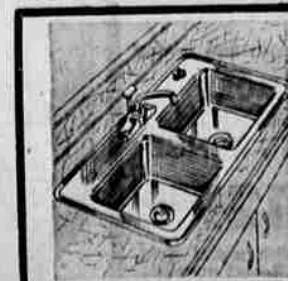

FREE KITCHEN PLANNING AND ESTIMATING SERVICE... NO OBLIGATION OF COURSE.

HOMART ALUMINUM Sliding Glass DOORS

REDUCED TO **84⁸⁸**

5 FT. SIZE INCLUDING SCREEN!

Completely weatherstripped on all sides. Extruded aluminum frame is chemically treated to resist corrosion. Clear 3/32 crystal glass with screen included or use heat saving Thermopane.

SIZES 5-FT. TO 16-FT. ALL REDUCED FOR OUR BIG SEARS DAYS SALE.

SAVE \$50.00 3-PC. COLORED BATH ENSEMBLE WITH FITTINGS

SEARS DAYS SALE PRICE **159⁸⁸**

Your choice of beautiful Harmony House colors... Horizon Blue, Frosty Pink, Mint Green, Dawn Gray or Sunshine Yellow. Cast Iron Tub with vitreous china toilet and lavatory. Regularly \$209.95.

Don't miss this astounding value!!! SEARS BATH SETS WITH FITTINGS START AS LOW AS \$99.88

NO MONEY DOWN. UP TO 36 MONTHS TO PAY ON SEARS MODERNIZATION CREDIT PLAN

STAINLESS STEEL SELF RINSING SINK

59⁸⁸

Modern satin finish. Steel cleans easily, stays bright. 32x20 inches including faucet and basket strainers.