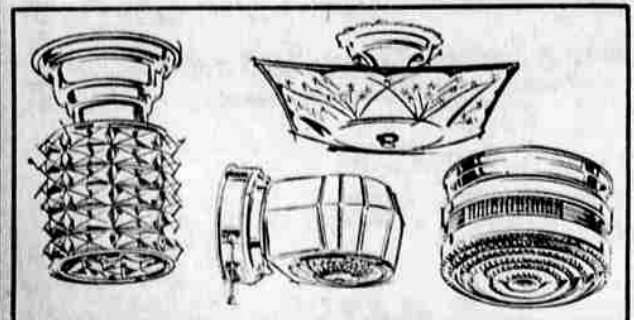

Sears Value Packed Electric Hand Saw

6 1/2 Inch **39.88**
Our best 6 1/2 inch saw. Powered with a 1 1/4 HP motor. Ball and Needle construction.

20 ft. Soaker Hose **Reduced to 66c**
53 Piece Craftsman Socket Set **Reduced to 34.88**

SEARS DAYS ELECTRICAL SALE

Visit Sears Light Fixture Department for New Ideas. We feature a complete line of electrical items.

COMPLETE LINE OF ELECTRICAL NEEDS

Stunning Modern Reel Fixture

3 LIGHT **\$14⁸⁸** CHARGE IT!

This features a shallow tapered-drum shade with a brilliant modern look. Twinkling side-light openings. 15 inch diameter.

See Our Big Assortment of Electrical Supplies for only **10¢** Ea.

You need modern wiring to enjoy today's electrical world! We are equipped to assist you in planning and installing all of your wiring needs. Just Ask. The information is FREE!

Light Up! At This Low Price LIGHT FIXTURES

Your Choice **1⁸⁸** CHARGE IT!

PULL DOWN TYPE Light Fixture

REG. 22.98
Reduced To **\$19⁹⁹** CHARGE IT!

Stunning brass-colored plated aluminum shade overlaps white ceramic decorated bottom glass. Diameter is 21 inches. All metal parts are shiny brass.