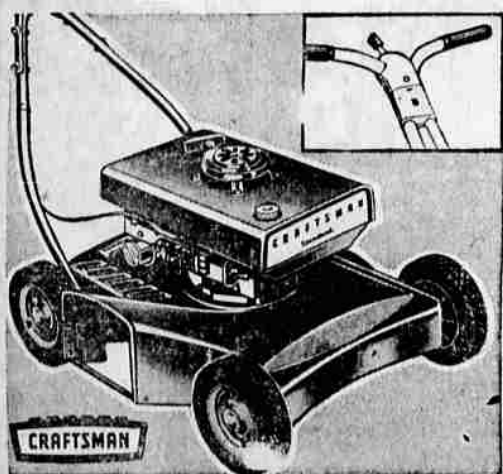

SEARS DAYS

SAVE OVER \$58.00
PRICED SEPARATELY \$313.56

INCLUDES

- Adj. Fence Reg. 6.99
- Molding Set Reg. 24.95
- Sabre Saw Reg. 17.95
- Planer Reg. 6.99
- Safety Brake Reg. 9.99
- Chuck Reg. 7.60

Craftsman 10" Accra-Arm

Sears Days Law, Low Price 249⁸⁸ \$10 Down Delivers

- Versatile — converts from saw to router, sander, grinder, and other tools
- Operates with professional accuracy Motor develops 2 HP, minimizes stalling
- This is your chance to get your "Dream Shop" at a price you can afford.

WHY STRUGGLE WITH A SO-CALLED "ECONOMY" MOWER? ...When You Can Own a QUALITY-BUILT CRAFTSMAN power mower?

20-Inch Rotary Mower
Full 3 H.P. 4-Cycle Engine
Reduced to 64⁸⁸
\$5 Down Delivers

Compare all the features! The famous CRAFTSMAN 4-cycle engine has pressure lubrication like your car, not a splash type. It features a solid housing with a big discharge chute, simple controls, visual oil gauge, and large wheels.
GUARANTEED ONE FULL YEAR
POWER MOWERS Start as low as \$45.95

Sears Value Packed Electric Hand Saw

6 1/2 Inch **39.88**
Our best 6 1/2 inch saw. Powered with a 1 1/4 HP motor. Ball and Needle construction.

20 ft. Soaker Hose **Reduced to 66c**
53 Piece Craftsman Socket Set **Reduced to 34.88**