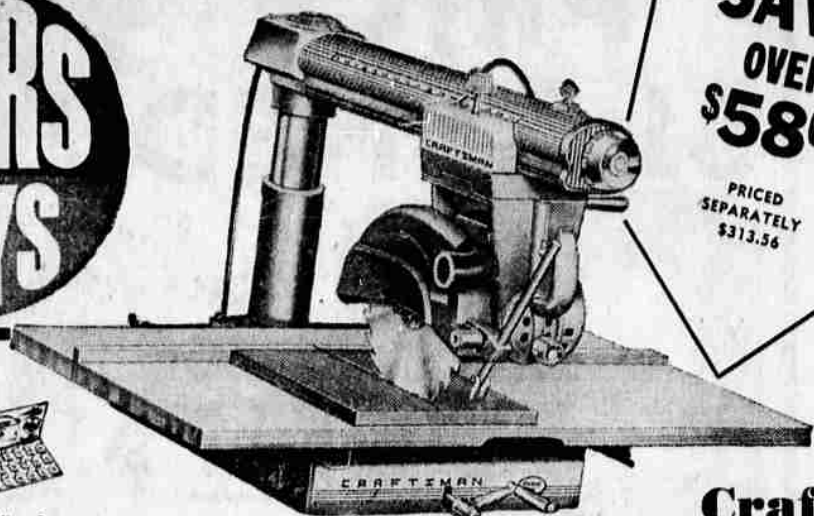

SEARS DAYS

SAVE OVER $58.00
PRICED SEPARATELY $313.56

INCLUDES

- Adj. Fence Reg. 6.99
- Molding Set Reg. 24.95
- Sabre Saw Reg. 17.95
- Planer Reg. 6.99
- Safety Brake Reg. 9.99
- Chuck Reg. 7.60

Craftsman 10" Accra-Arm

Sears Days Law, Low Price 249⁸⁸ $10 Down Delivers

- Versatile — converts from saw to router, sander, grinder, and other tools
- Operates with professional accuracy Motor develops 2 HP, minimizes stalling
- This is your chance to get your "Dream Shop" at a price you can afford.