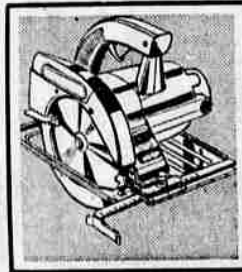

WHY STRUGGLE WITH A SO-CALLED "ECONOMY" MOWER? ...When You Can Own a QUALITY-BUILT CRAFTSMAN power mower?

20-Inch Rotary Mower
Full 3 H.P. 4-Cycle Engine
Reduced to 64⁸⁸
\$5 Down Delivers

Compare all the features! The famous CRAFTSMAN 4-cycle engine has pressure lubrication like your car, not a splash type. It features a solid housing with a big discharge chute, simple controls, visual oil gauge, and large wheels.
GUARANTEED ONE FULL YEAR
POWER MOWERS Start as low as \$45.95

SEE OUR SPECIAL 77¢ & \$1⁸⁸ TOOL GROUPS

Here is your chance to pick up many useful items at a low, low price. Buy now and save.

Perfectly Balanced Dunlap Wheelbarrow

Reg. 9.89 **7.88**
Lightweight, rugged wheelbarrow is made of top grade materials. 3-cw. ft. pressed steel tray. Leg braces.

Strong, Lightweight 8-in. Hedge Shears

Dunlap **1.66**
Clear finish hardwood handles. Aus-tempered heat treated high carbon steel blades, polished cutting edge.

Craftsman 20 Tine Fan Shape Rake

1.88
A wide broom style rake with a smooth ash handle. 20-in. spread helps quick-ly clear your lawn. Durable enamel head.

Sears Value Packed Electric Hand Saw

6 1/2 Inch **39.88**
Our best 6 1/2 inch saw. Powered with a 1 1/4 HP motor. Ball and Needle construction.

20 ft. Soaker Hose **Reduced to 66c**
53 Piece Craftsman Socket Set **Reduced to 34.88**