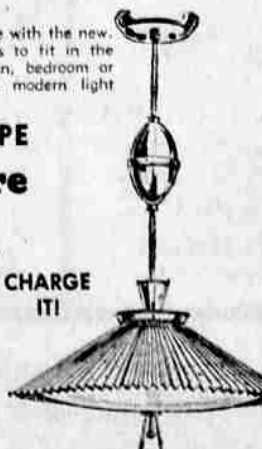

SEARS DAYS ELECTRICAL SALE

Visit Sears Light Fixture Department for New Ideas. We feature a complete line of electrical items.

COMPLETE LINE OF ELECTRICAL NEEDS

Stunning Modern Reel Fixture

3 LIGHT **\$14⁸⁸** CHARGE IT!

This features a shallow tapered-drum shade with a brilliant modern look. Twinkling side-light openings. 15 inch diameter.

See Our Big Assortment of Electrical Supplies for only **10¢** Ea.

You need modern wiring to enjoy today's electrical world! We are equipped to assist you in planning and installing all of your wiring needs. Just Ask. The information is FREE!

Light Up! At This Low Price LIGHT FIXTURES

Your Choice **1⁸⁸** CHARGE IT!

PULL DOWN TYPE Light Fixture

REG. 22.98
Reduced To **\$19⁹⁹** CHARGE IT!

Stunning brass-colored plated aluminum shade overlaps white ceramic decorated bottom glass. Diameter is 21 inches. All metal parts are shiny brass.