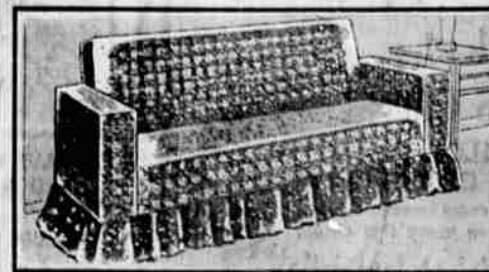

Savel Barkcloth Sofa Bed Covers—Usually 9.99 **8⁸⁸**

Still time to save! Big, big assortment of colorful covers for closed arm sofa beds. All in durable cotton barkcloth with smart cord welt trim. Washable. Many Harmony House colors.