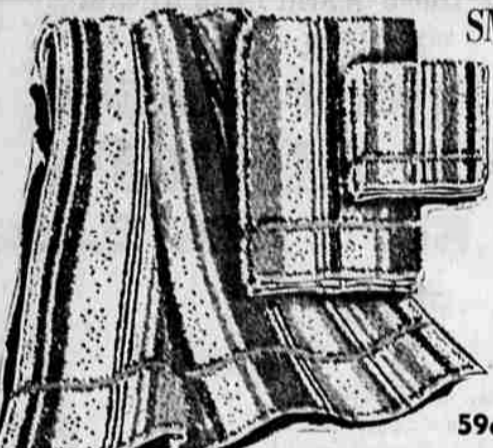

SMARTLY STRIPED TOWELS ARE NOW REDUCED FOR SAVINGS . . .

REG. 79c—YOU SAVE 13c

SALE PRICED **66c** CHARGE IT!

Decorator stripes on snowy white cotton terry background. Sunshine Yellow and Spice Brown, Frosty Pink and Silver Gray, Ming Blue, and Dark Blue, Light and Dark Green.

59c Handtowel 44c 25c Washcloth 22c