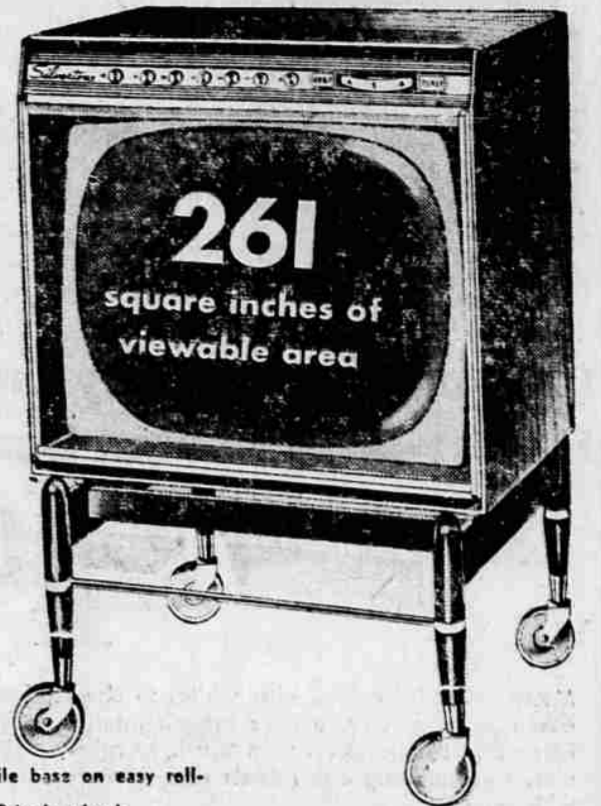

SEARS
ROEBUCK AND CO

SPRING HOME APPLIANCE SALE!

Open An Extra Evening

SHOP BOTH TONIGHT (Thursday) & Friday
Til 9 For These Exceptional Values.

Washer And Dryer
Prices Reduced

Save Over $21

Our Best ... SILVERTONE

21" Table Model TV
with Matching Base

REGULAR $200.94

NOW
REDUCED **179⁸⁸**

$5 Down Delivers on Sears
Easy Payment Plan

- Push-pull on-off volume stays set, no need to readjust it when TV warms up
- Orbit tuning for fingertip channel selection
- Mobile base on easy rolling 3-inch wheels

TV PRICES START AT $99

"SWING-SHIFT" ZIG ZAG

Sew hundreds of Stitches
without attachments . . .

- Embroiders, monograms, appliques
- Costs less than many straight machines

REDUCED TO

89⁷⁷

$5 DOWN DELIVERS

Kenmore "swing-shift" zig-zag makes sewing more versatile than ever! Automatic tension control, automatic bobbin winder, automatic drop feed—all for faster, easier sewing.