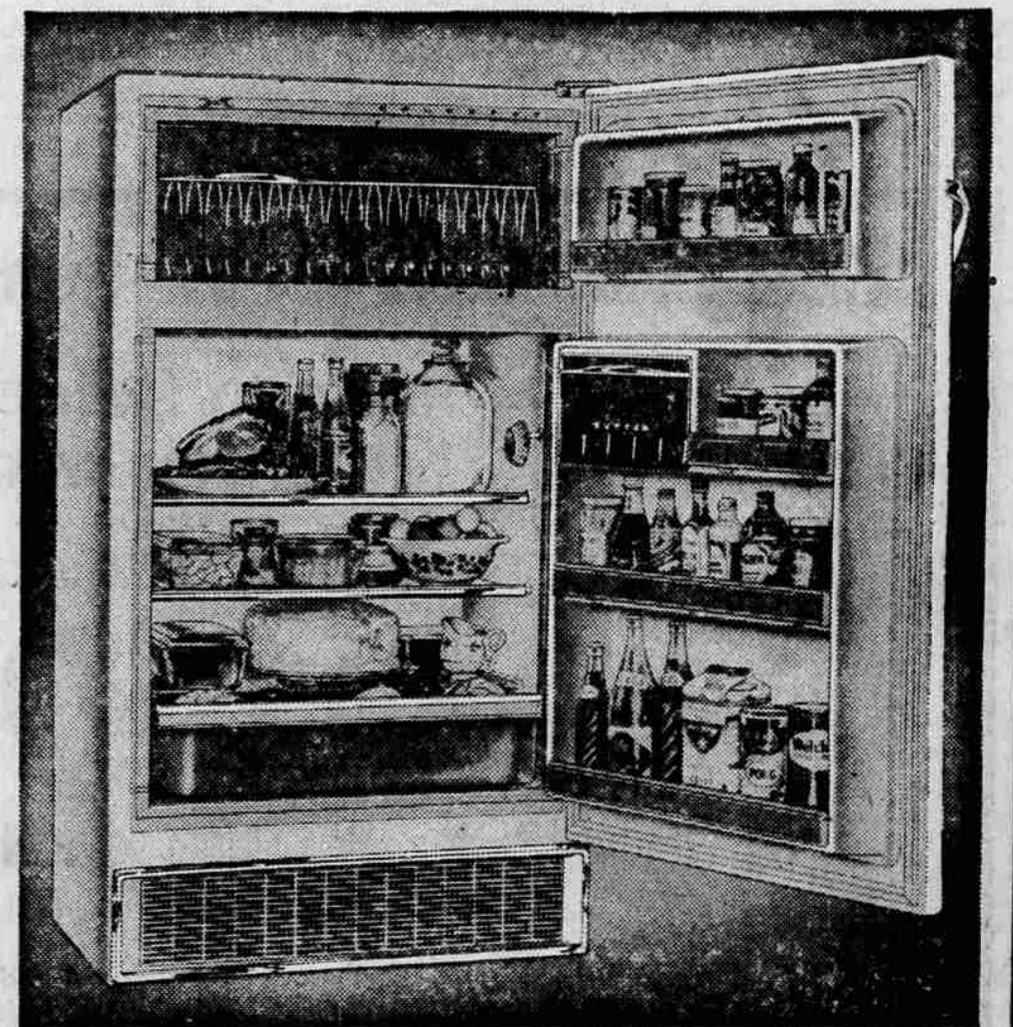

SAVE OVER $30

12.3 Cu. Ft. Coldspot Refrigerator with
Automatic Defrost and Zero-safe Freezer

- Full-width door storage with egg rack shelf. Holds 1/2-gal. cartons.
- Rust, scratch-resistant porcelain enameled interior for long life.
- Positive seal magnetic door opens easily from inside or out.

Regular Price 269⁹⁵

$239

$10 Down Delivers

"Satisfaction guaranteed or your money back" **SEARS**

501 E. JACKSON ST. IN MEDFORD SHOPPING CENTER
OPEN FRIDAY AND MONDAY EVENINGS 'TIL 9 P.M.

PHONE SP 3-6661
FREE PARKING