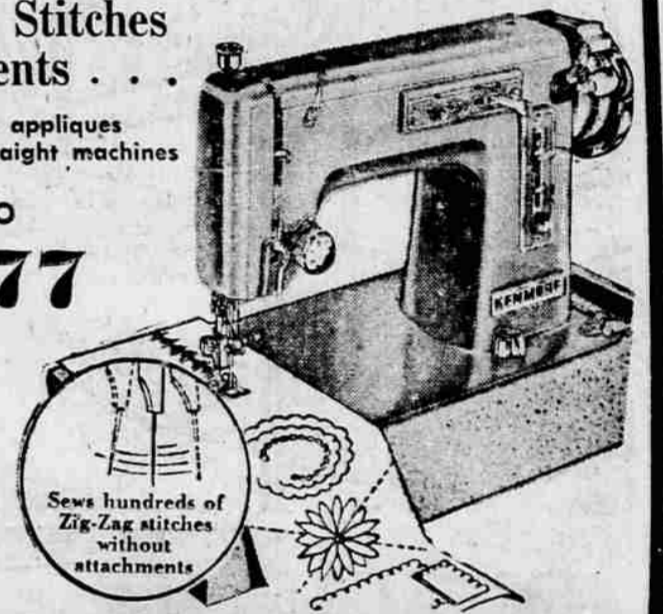

ASK ABOUT A FREE HOME TRIAL!

We Service What We Sell!

Ask about Sears low cost Years-ahead Service Plan that begins after guarantee expires.