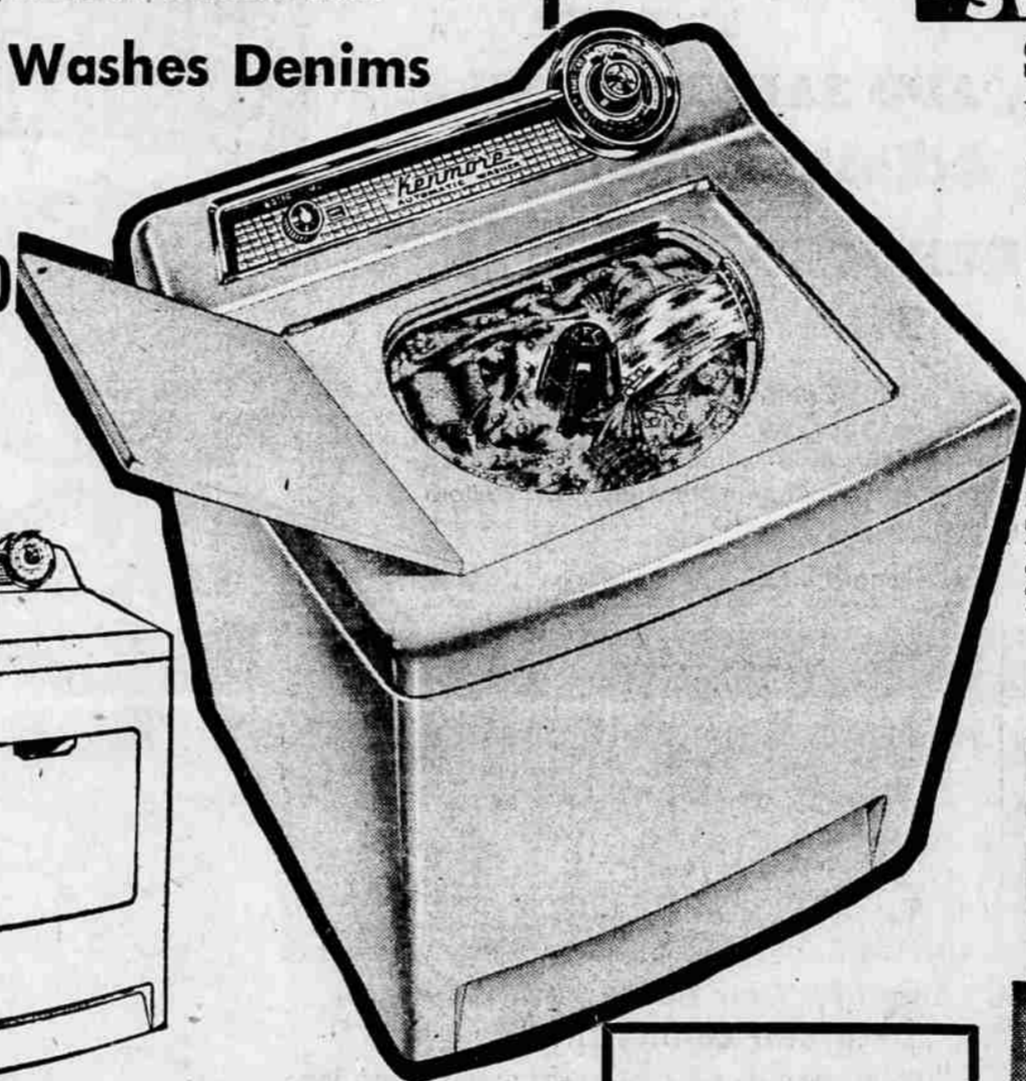

Matching Dryer

Now Reduced **139⁹⁵**

10-lb. load dryer dries any fabric with hot, medium or warm heats, shorter cycle for modern fabrics. See it now at Sears.

WASHER

- Normal and Delicate Cycle for all fabrics
- Built-in lint filter for lint-free clothes
- It's automatic — just set it and forget it
- 10-lb. capacity no-rust porcelain tub
- 6 spray, 1 deep rinse for cleaner clothes
- Efficient agitator routs deep down dirt

DRYER

- Dries everything . . . rugs to lingerie safely
- Handles huge 10-lb. family wash easily
- It's automatic — just set it and forget it
- Handy Load-A-Door eases loading, unloading
- Safety door stops action when opened
- Safe indirect heat dries without scorching

$5 DOWN DELIVERS
ON SEARS EASY TERMS