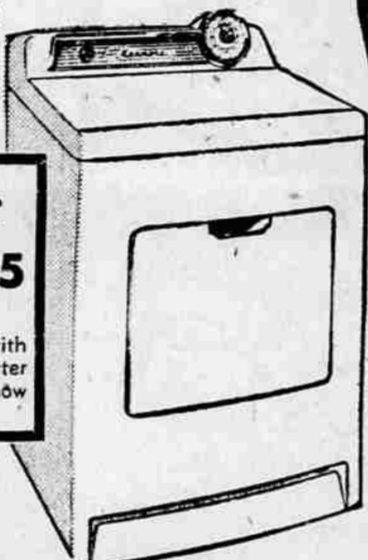

Matching Dryer

Now Reduced **139⁹⁵**

10-lb. load dryer dries any fabric with hot, medium or warm heats, shorter cycle for modern fabrics. See it now at Sears.

WASHER

- Normal and Delicate Cycle for all fabrics
- Built-in lint filter for lint-free clothes
- It's automatic — just set it and forget it
- 10-lb. capacity no-rust porcelain tub
- 6 spray, 1 deep rinse for cleaner clothes
- Efficient agitator routs deep down dirt

DRYER

- Dries everything . . . rugs to lingerie safely
- Handles huge 10-lb. family wash easily
- It's automatic — just set it and forget it
- Handy Load-A-Door eases loading, unloading
- Safety door stops action when opened
- Safe indirect heat dries without scorching

$5 DOWN DELIVERS
ON SEARS EASY TERMS