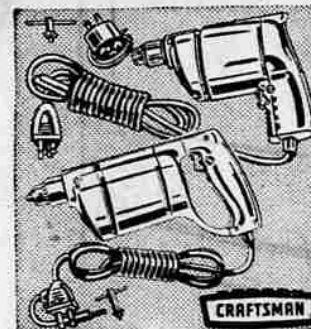

Save on Craftsman 1/4-Inch Electric Drill

Reduced To..... **10.88**