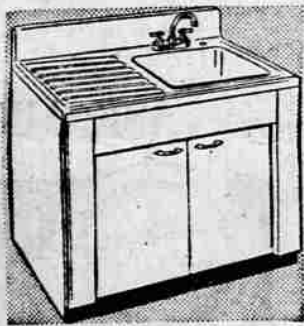

42" Modern Steel Sink Cabinets

REG. 69.95 **59.88** EASY TERMS

Harmony House. Acid and scratch resistant porcelain enameled sink top, heavy gauge steel cabinet.