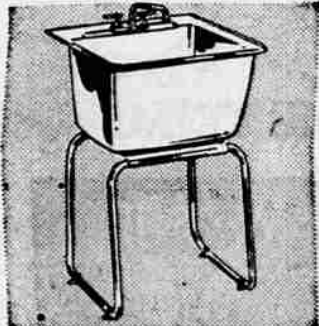

Easily Installed Laundry Tub Outfit

REG. 34.95 **29.88** EASY TERMS

Durable 20-Gal. Fiberglass tub plus mixing faucet, drain assembly, tailpiece and stopper, and sturdy stand.