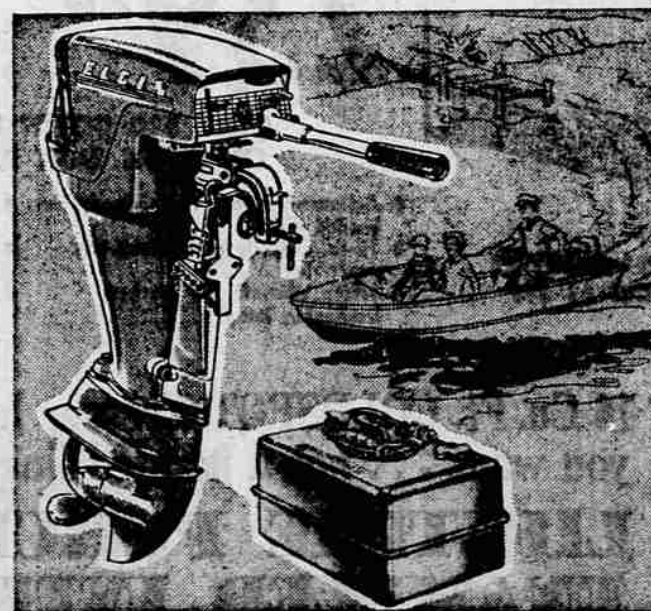

ELGIN BOATS AND MOTORS
Lowest Prices Anywhere!

A COMPLETELY NEW FISHING EXPERIENCE THE NEW 1960

ELGIN 7 1/2

ONLY 10% DOWN 229.95 Tank Included

- Lightweight for Portage
- Compact for Storage

Elgin 12-ft. Aluminum Fisherman's Boat 209.95

Lightweight 12-foot boat—easy to maneuver, easy to transport. Rugged hull of high tempered aluminum takes hardest use. Has "life saver" seats. Weighs 87 pounds.