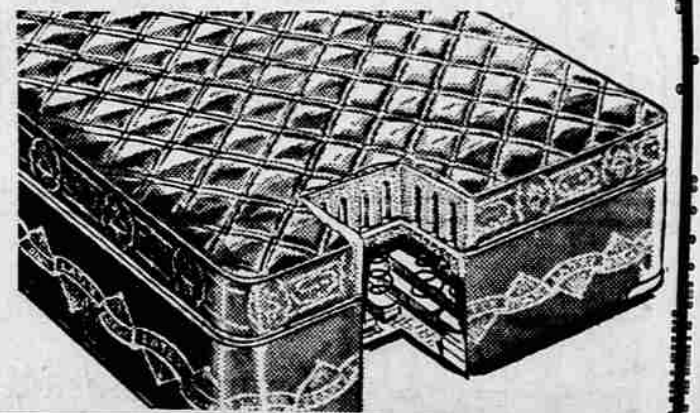

OPEN AN EXTRA EVENING

TREMENDOUS FLOOR COVERING VALUES
Heavyweight Better Quality ENAMEL FLOORCOVERING

- Glossy satin smooth finish
- Felt back cushions footsteps

REDUCED TO . . . . . 69¢ sq. yd.

CHARGE IT! OR USE SEARS EASY PAYMENT PLAN

So low priced for such beautiful patterns. See it in Green multi-color marble. Red black pattern. Easy to clean. Long-wearing. Resilient felt back absorbs noise and foot shock.

SHOP BOTH TONIGHT (THURSDAY) AND FRIDAY 'TIL 9 P.M. FOR THESE EXCEPTIONAL VALUES 3 DAYS ONLY

Save 5.10

Authentic Reproduction of Colonial Heirloom Type Spread

Reg. $15.98

REDUCED TO . . . . .

10⁸⁸

CHARGE IT!

in all these colors, white ivory and Harmony House spice beige, frosty pink or capri blue with white loops.

Beautiful "Virginia Reel" bedspread copied from the original counterpane... washes so beautifully, never needs ironing!

Exclusively Sears. You couldn't buy the original for love nor money. This bedspread is a faithful reproduction of an 1821 handwoven museum piece. Now for 3 days only you can buy our reproduction for just $10.88. Rich, reversible design, woven of heavyweight cotton yarns, has the elegance of colonial days with the easy care of modern times. In super full or super twin sizes for graceful draping. Buy it now at Sears to complete your Colonial bedroom!

Just Say "Charge It" Enjoy your spread while you pay!

The beautiful pattern is reversible for twice the wear between washings.

A glorious sweep of double knotted fringe adds a look of luxury to this spread.

Spectacular RUG OFFER

Tweeds, Textures and Plains . . . YOUR CHOICE

Factory close-out of carpet remnants in large room size rugs. But limited in two of a color or size. Terrific savings possible on perfect quality.

$55 9x12 ft. to 12x14 ft. LIMITED QUANTITIES