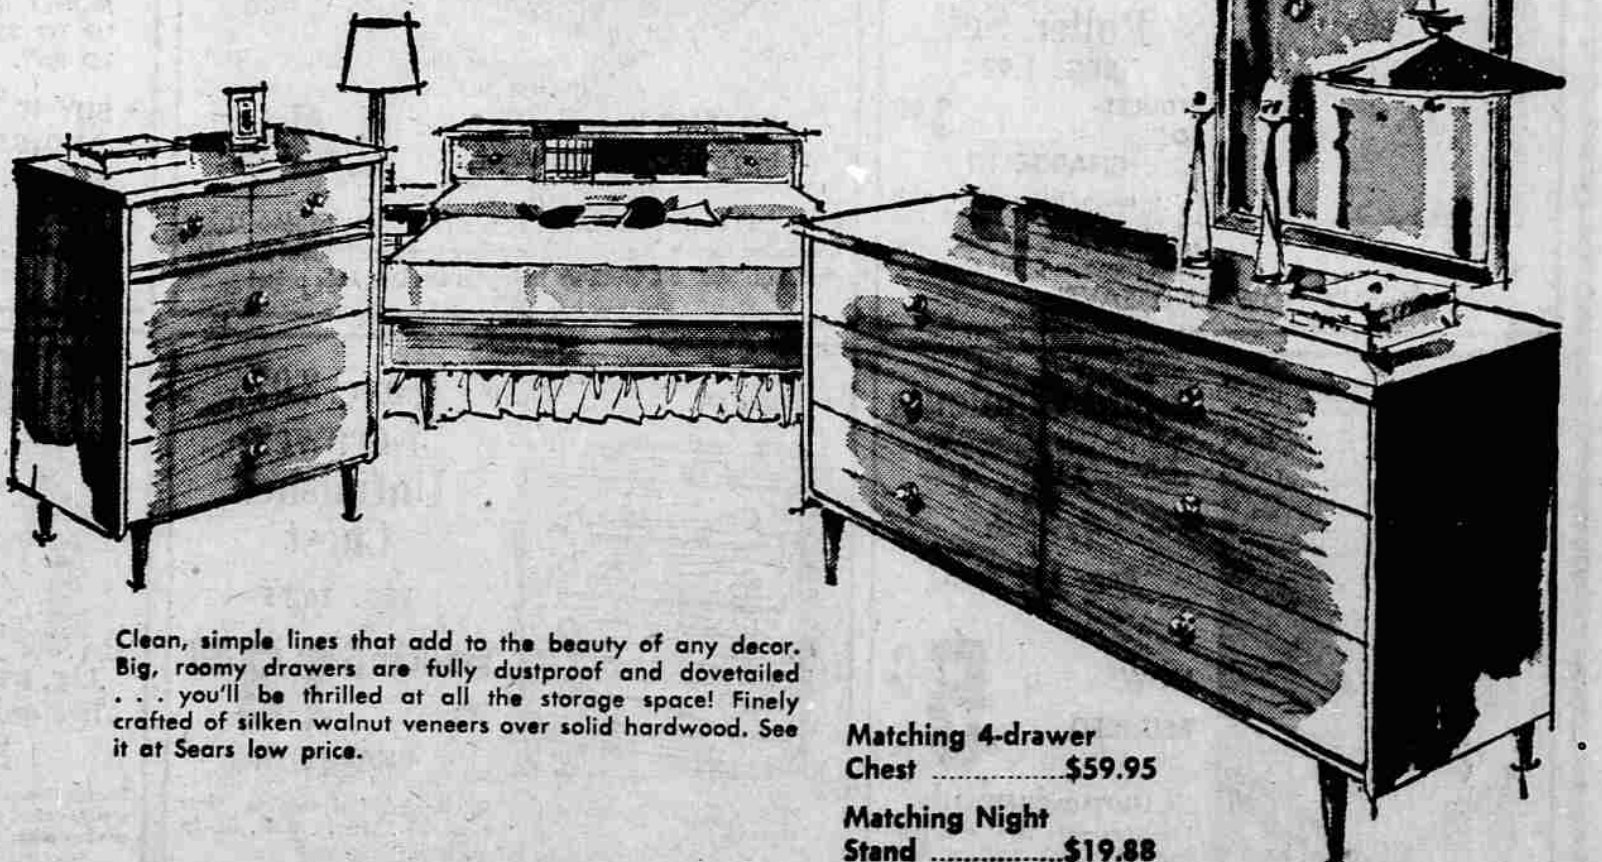

Clean, simple lines that add to the beauty of any decor. Big, roomy drawers are fully dustproof and dovetailed . . . you'll be thrilled at all the storage space! Finely crafted of silken walnut veneers over solid hardwood. See it at Sears low price.

Matching 4-drawer Chest $59.95
Matching Night Stand $19.88

SAVE NOW . . . During Sears Multi-Million Dollar SPRING FURNITURE SALE.

DRAMATIC HARMONY HOUSE TABLE LAMPS

VALUES TO $19.98

YOUR CHOICE 14⁸⁸ CHARGE IT!

Beautiful decorator lamps, styled for the modern, ultra-modern and conservative. Huge selection of decorator colors. Priced to sell.

SAVE OVER $10

60x30 IN. BEVEL EDGE PLATE GLASS MIRRORS

REG. $44.95

34⁸⁸

CHARGE IT!

CHARGE IT! OR USE SEARS EASY PAYMENT PLAN

High quality plate glass mirror with silvering guaranteed for 10 years against defects. A decorator must for every home.

OTHER SIZES DRASTICALLY REDUCED!