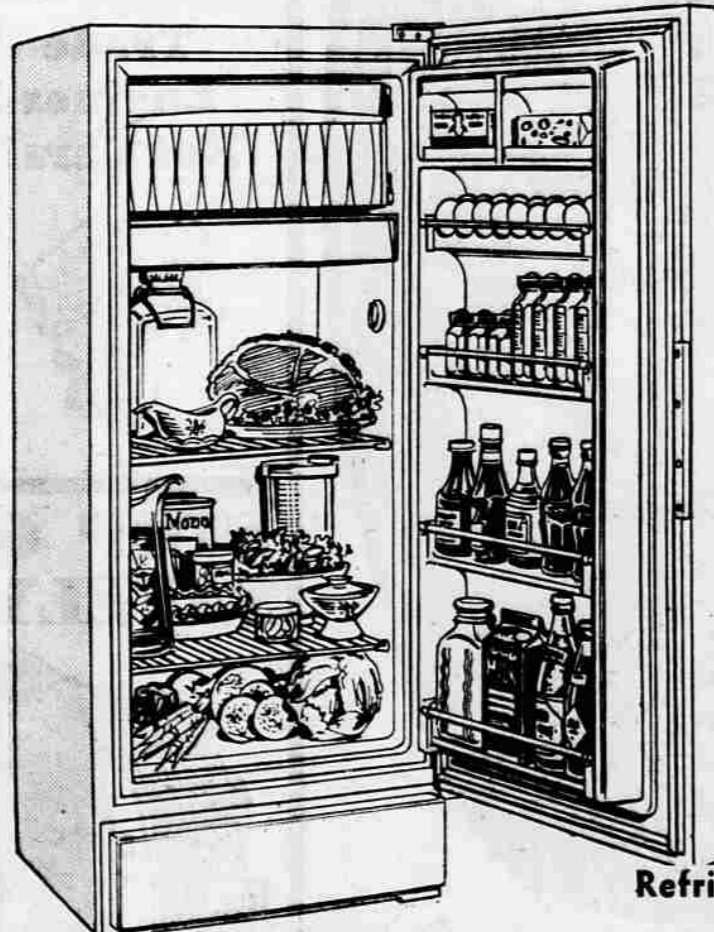

11 CU. FT. COLDSPOT Refrigerator

- 61-lb. frozen food capacity helps you cut number of shopping trips to a minimum
- Totals 11 Cu. Ft. of storage in the same floor space your old 7 footer needed.

169⁹⁵

$5 Down Delivers

Check the Features You Get At This Low Price

- Storage door has four extra deep, full width shelves
- Sturdy wire interior shelves lift out for easy cleaning
- Space saving door opens within unit's own width
- Flush square-corner styling provides "built-in" beauty
- Silent magnetic door is easy to open, easier to close.

FREE 5 year guarantee on complete refrigerating system. 1 year of expert service. Perfect 2-way protection!

Refrigerator prices start at 139.95

BIG 15 CU. FT. FREEZER

at a Sensational LOW PRICE!

178⁰⁰

- Stores 525 lbs.
- Only $5 down

Look where you will, you'll probably never be able to match this startling freezer value! Exclusive Super-Wall construction with fast-freeze compartment and a factory pre-set cold control.

Prices Start at 149.95