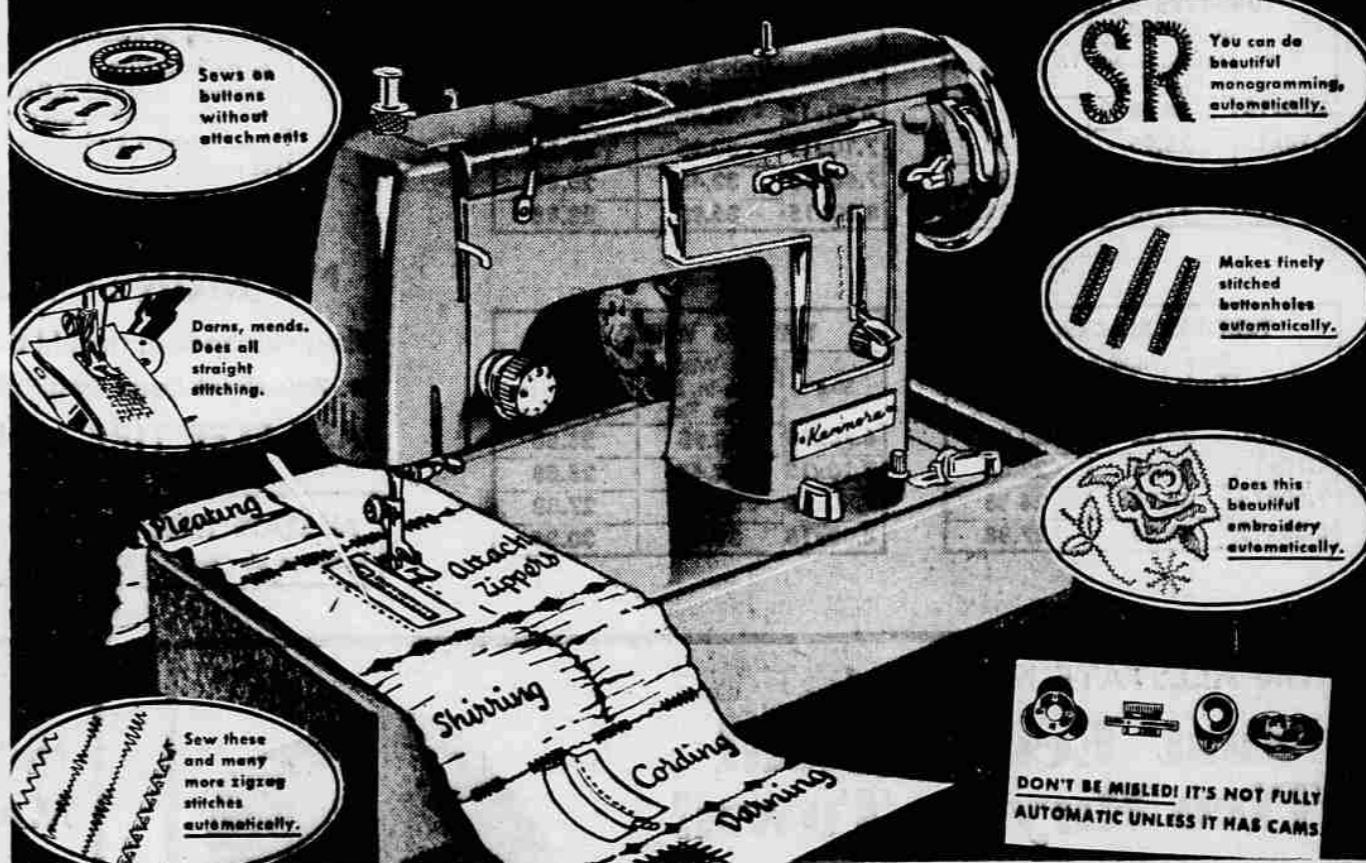

Give Mom the Sewing Machine that Sews Fancy Stitches Automatically

SR You can do beautiful monogramming, automatically.

/// Makes finely stitched buttonholes automatically.

Does this beautiful embroidery automatically.

Sews on buttons without attachments

Done, mends. Does all straight stitching.

Sew these and many more zigzag stitches automatically.

DON'T BE MISLED! IT'S NOT FULLY AUTOMATIC UNLESS IT HAS CAMS

- SEWING MACHINE
- CIRCULAR DECORATOR

BOTH FOR A LIMITED TIME AT THIS LOW PRICE

★ Fully automatic, just insert cams and sew stitches of your choice. Embroider, applique, sew on buttons, and make buttonholes

109⁰⁰

$5 DOWN DELIVERS

★ Sew circle designs with circular decorator

Call SP 3-6661 for Free Home Trial

"Satisfaction guaranteed or your money back"

SEARS

501 E. JACKSON ST. IN MEDFORD SHOPPING CENTER
OPEN MONDAY AND FRIDAY 'TIL 9

PHONE SP 3-6661

PLENTY OF FREE PARKING