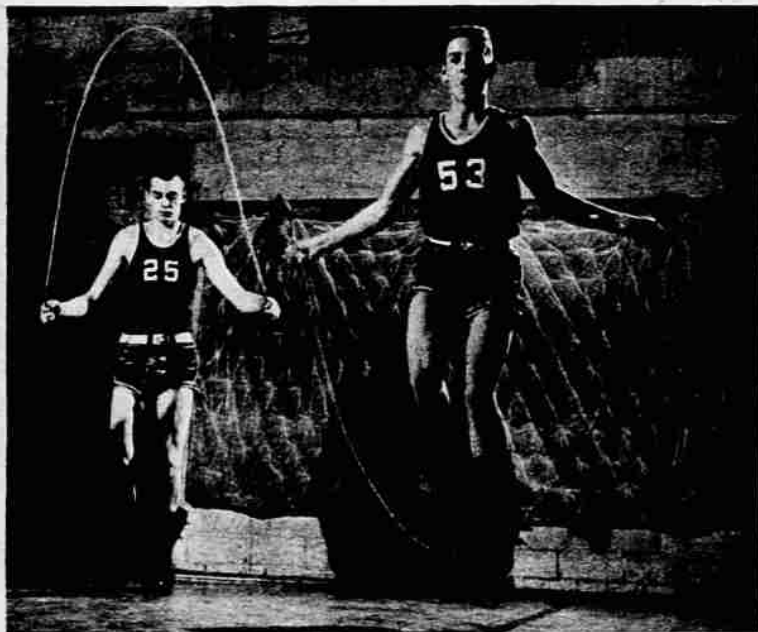

THESE CAGERS

Increasing their jump prowess, Mike Leonetti, Larry Guy, and James Santelli deftly skip rope while wearing heavy galoshes.

Coach Butler Hennon adds sandbags to vest to help develop extra speed in running.

Passing heavy medicine ball develops skill in ball-handling as well as additional strength in wrists.

PHOTOS BY HERM NATHAN FROM GRAPHIC HOUSE

EASY-TO-SET PUSH-BUTTON CONTROLS

GO TO SLEEP... WAKE UP TO MUSIC

SNOOZ-ALARM CALLS AGAIN AND AGAIN

NEW GENERAL ELECTRIC PUSH-BUTTON CLOCK-RADIO WITH SNOOZ-ALARM®

Model C430

NEW convenience, new decorator colors. Window on clock face indicates time left before radio turns off. Lulls you to sleep, turns itself off. Wakes you to music or buzzer. A touch on the Snooz-Alarm bar turns buzzer off for about ten minutes, then it sounds again. Calls you as many times as you like. Turns appliances on and off automatically. Choice of colors at no extra cost.

90-day warranty on parts and labor. General Electric Company, Radio Receiver Dept., Bridgeport 2, Conn.

Progress Is Our Most Important Product

GENERAL ELECTRIC

Model C435

Low, low price! Attractive and compact General Electric Clock-Radio. Wakes you to music—automatically. Antique white with black clock face—looks good in any room.