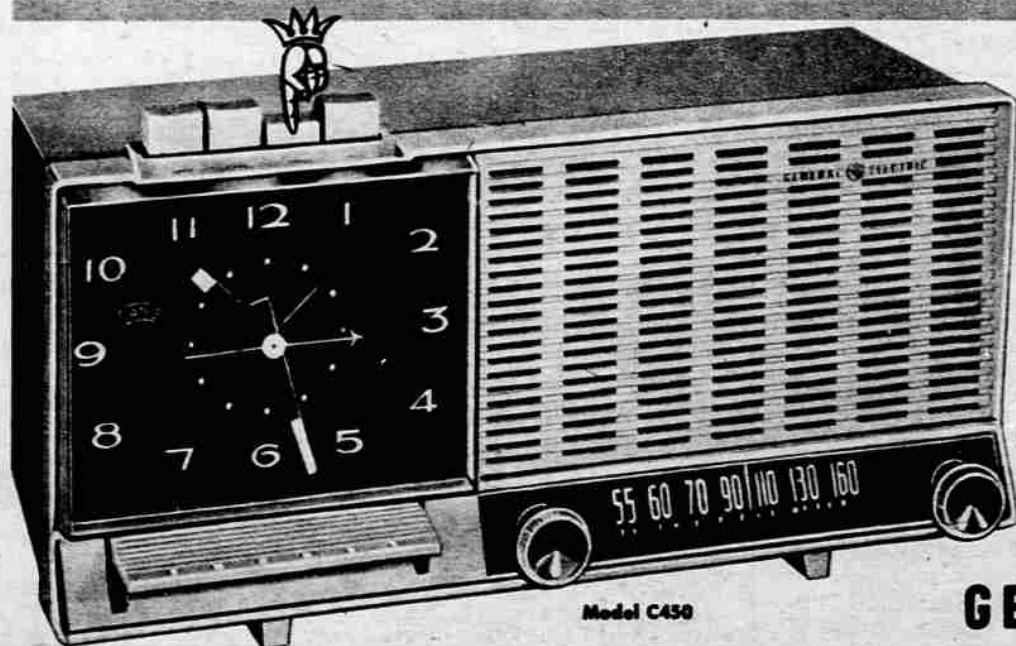

SNOOZ-ALARM CALLS AGAIN AND AGAIN

NEW GENERAL ELECTRIC PUSH-BUTTON CLOCK-RADIO WITH SNOOZ-ALARM®

Model C430

NEW convenience, new decorator colors. Window on clock face indicates time left before radio turns off. Lulls you to sleep, turns itself off. Wakes you to music or buzzer. A touch on the Snooz-Alarm bar turns buzzer off for about ten minutes, then it sounds again. Calls you as many times as you like. Turns appliances on and off automatically. Choice of colors at no extra cost.

90-day warranty on parts and labor. General Electric Company, Radio Receiver Dept., Bridgeport 2, Conn.

Progress Is Our Most Important Product

GENERAL ELECTRIC

Model C435

Low, low price! Attractive and compact General Electric Clock-Radio. Wakes you to music—automatically. Antique white with black clock face—looks good in any room.