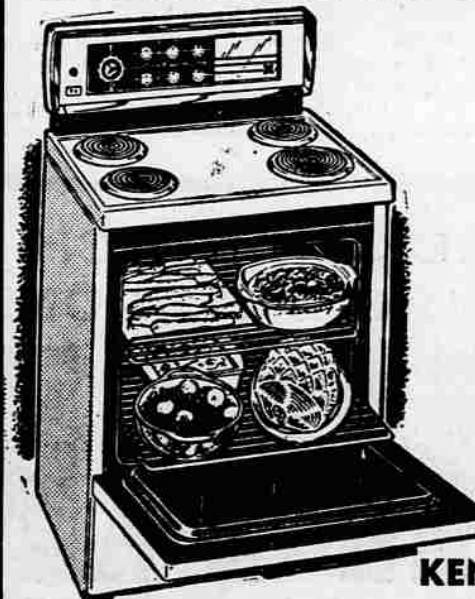

\$59 \$5 DOWN DELIVERS

**COFFEE TABLE & END TABLE
SPECIAL \$9.88 ea.**

- Never Mar Top
- Your Choice of Finish
Blond, Black or Walnut

Silvertone 21 in. Console TV

- Bright and clear picture
- Fine local, suburban reception
- Modern styling
- 261 sq. in. viewing area
- On-the-top controls

\$149

\$5 DOWN—Immediate Delivery!

Portable TV's Priced as low as \$99

KENMORE 30" ELECTRIC RANGE

1 DAY ONLY

- 4 seven heat top units!
- Big 30 in. Porcelain oven
- Bake and Broiling Unit
- Porcelain enameled pan and rack
- Handy lift-off door for easy cleaning
- Set, forget it . . . works for you.

\$168

\$5 DOWN—Immediate Delivery!

**PLUS COPCO'S \$20 Trade-in Allowance
BONUS ON YOUR OLD WORN OUT RANGE!**

KENMORE ELECTRIC RANGES AS LOW AS . . . 139.95

Kenmore Automatic COMBINATION WASHER & DRYER

So easy to use . . . just check the flip up wash dry guide, then set the time and temperatures it recommends. So thrifty to use too, the water level adjusts itself to the size of your wash load. Even has a built in water heater to keep wash water at the proper temperature.