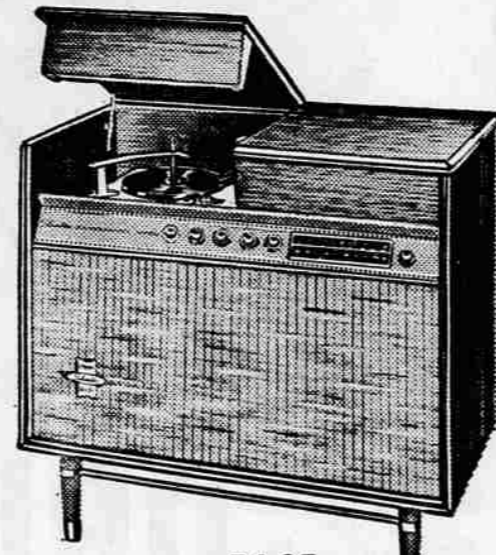

## De Luxe Silvertone STEREO PHONO

- Up to 50 watt power output
- 20 to 20,000 CPS range
- 4 speakers in main unit with 3 speakers in enclosure

with de-luxe AM-FM 14-tube Radio

**299<sup>88</sup>**

\$10 DOWN DELIVERS