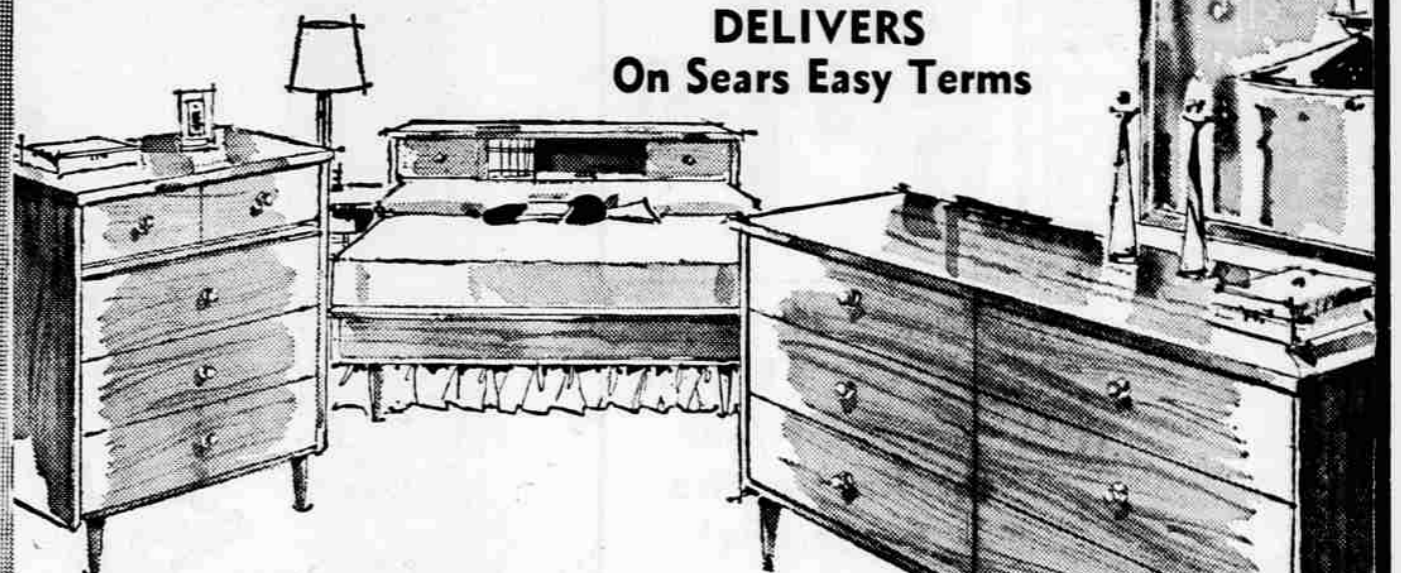

## 3-pc. modern bedroom suite... dramatic Danish lines... in deep rich walnut

includes double dresser with mirror, bookcase headboard with footboard

**\$129<sup>88</sup>**

ONLY \$5 DOWN DELIVERS On Sears Easy Terms