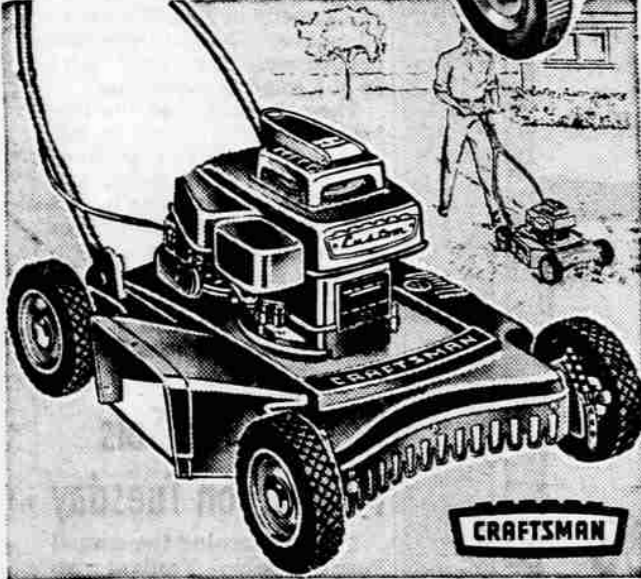

Rectangular shaped Ironing Table
Converts in a jiffy

REDUCED TO 13.88

Here's the most practical, convenient, economical ironing table you've ever owned. Converts for sit-or-stand ironing in a finger flip. Rolls or stays wherever you choose. 54-in. long. Extra strong legs.

Perforated Top Sit or Stand Steel Ironing Table
Reg. 7.49
Reduced to **5.88**

HOUSEHOLD NEEDS

Roaster 77c
3-lb. speckled. Extra deep.

50-Ft. Line 2 for 77c
Wipe-clean plastic is strong.

Nylon Dust Mop Only 77c
Dollar Day price! All nylon yarn picks up, holds more dirt, dust! Washable!

Floor Brush 77c
Fiber bristles, wood head, 10 in.

YOUR CHOICE 77c

and many others