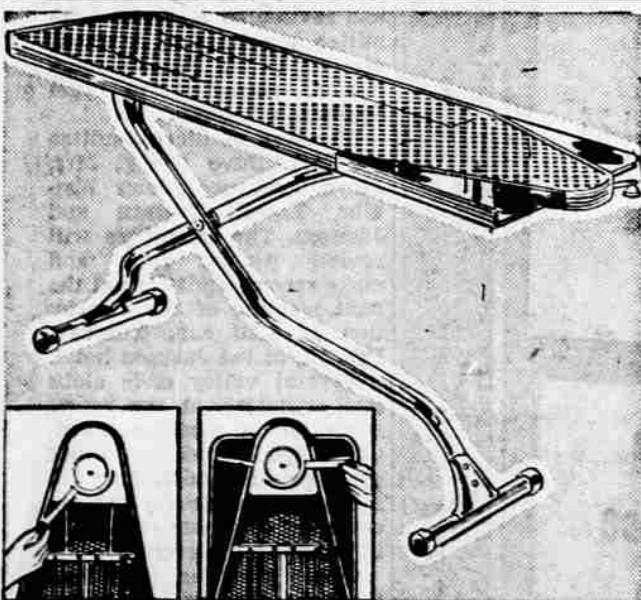

Rectangular shaped Ironing Table
Converts in a jiffy

REDUCED TO 13.88

Here's the most practical, convenient, economical ironing table you've ever owned. Converts for sit-or-stand ironing in a finger flip. Rolls or stays wherever you choose. 54-in. long. Extra strong legs.

Perforated Top Sit or Stand Steel Ironing Table
Reg. 7.49
Reduced to **5.88**

HOUSEHOLD NEEDS

Roaster 77c
3-lb. speckled. Extra deep.

50-Ft. Line 2 for 77c
Wipe-clean plastic is strong.

Nylon Dust Mop Only 77c
Dollar Day price! All nylon yarn picks up, holds more dirt, dust! Washable!

Floor Brush 77c
Fiber bristles, wood head, 10 in.

YOUR CHOICE 77c

and many others