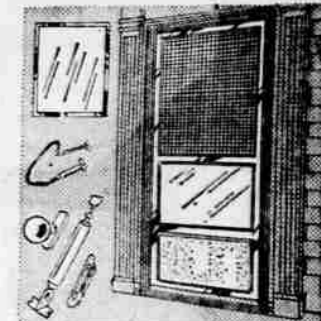

HOMART Aluminum Combination Door
Reg. 34.95 . . . . . **28.88**

HOMART Sliding Glass Doors
Bring outdoor beauty indoors

REG. 114.95

REDUCED TO 89.88

6-FT. DOOR

72" x 80 1/2"

By merely sliding the glass doors, you can move from your house to the patio or backyard. Sliding doors add beauty to the interior and exterior of your home. Glides smoothly on ball bearings.

GLASS DOORS AVAILABLE TO 16 FT. WIDTHS
ALL PRICES REDUCED FOR THIS SALE . . .