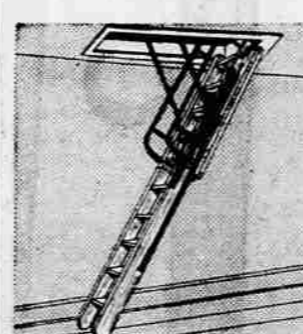

Disappearing Attic Stairs
Save Space

REDUCED TO 63.88

Safe, smooth, dependable operation. Springs help lift stairs. Includes hand-rail and all hardware. Compact.