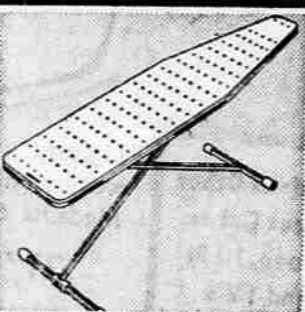

Perforated Top Sit or Stand Steel Ironing Table
Reg. 7.49
Reduced to **5.88**

HOUSEHOLD NEEDS

Roaster 77c
3-lb. speckled. Extra deep.

50-Ft. Line 2 for 77c
Wipe-clean plastic is strong.

Nylon Dust Mop Only 77c
Dollar Day price! All nylon yarn picks up, holds more dirt, dust! Washable!

Floor Brush 77c
Fiber bristles, wood head, 10 in.

YOUR CHOICE 77c

and many others