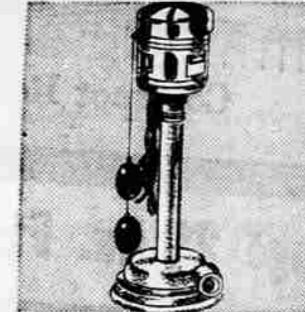

HOMART Automatic Cellar Drainer
1/2-HP **37.88**

Entire unit listed by UL! Just plug it in and stop worrying about wet basements. Easy to install with plastic pipe.