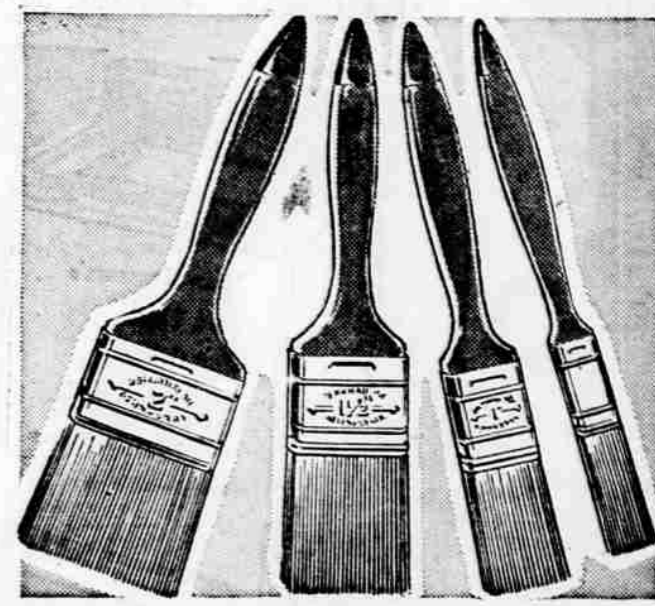

SENSATIONAL

**POWER MOWER PRICES REDUCED!
BUY NOW AND SAVE
ONLY $5 DOWN DELIVERS
ON SEARS EASY TERMS**

Save over $35
2 1/2 H.P. ROTARY POWER MOWER
REG. 74.95
REDUCED TO 39.88
$5 DOWN DELIVERS

Imagine . . . big 2 1/2 H.P. 23-inch rotary power mower at dollar saving prices you can't afford to miss . . . come in today, be ready for spring.

2 H.P. ROTARY POWER MOWER . . . Reg. 49.99 . . . NOW 37.88

SAVE 20.00 . . . CRAFTSMAN
24 in. 3 1/4 HP ROTARY MOWER
REDUCED TO 64.95
Reg. $84.95 $5 Down Delivers

Here's a top quality power mower with a scientifically designed all steel housing that will give your lawn that "manicured look". Full 1 yr. guarantee.

20" 2 3/4 H.P. Rotary Mower, Reg. 79.95, now 61.95
BIG $20 SAVINGS ON THESE
CRAFTSMAN Deluxe 20" ROTARY MOWER
REG. 99.95

REDUCED TO 79.88
$5 Down Delivers

Craftsman custom engine with the starter that took the hard pull out of starting! Features adjustable wheel heights for 9 cutting heights. Backed by Craftsman famous full 1-year guarantee.

18" Rotary Mower, Reg. 94.95, now 75.88

Rectangular shaped Ironing Table
Converts in a jiffy

REDUCED TO 13.88

Here's the most practical, convenient, economical ironing table you've ever owned. Converts for sit-or-stand ironing in a finger flip. Rolls or stays wherever you choose. 54-in. long. Extra strong legs.

Perforated Top Sit or Stand Steel Ironing Table
Reg. 7.49
Reduced to **5.88**

HOUSEHOLD NEEDS

Roaster 77c
3-lb. speckled. Extra deep.

50-Ft. Line 2 for 77c
Wipe-clean plastic is strong.

Nylon Dust Mop Only 77c
Dollar Day price! All nylon yarn picks up, holds more dirt, dust! Washable!

Floor Brush 77c
Fiber bristles, wood head, 10 in.

YOUR CHOICE 77c

and many others

PRE-SEASON PAINT SALE!

High Quality Ready Mixed Texture Paint