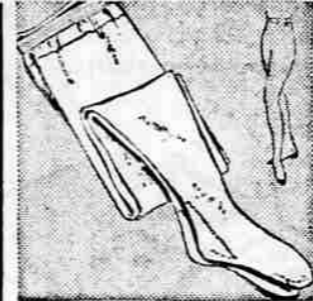

Children's Stretch Leotards

SALE PRICED **1.33**