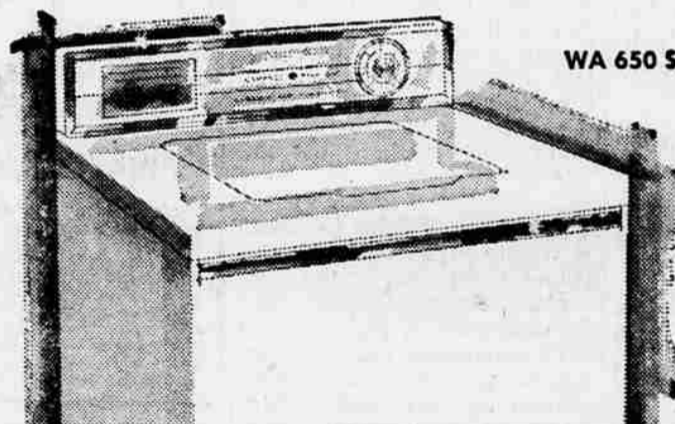

2-CYCLE FILTER-FLO WASHER

So little money for such a great washer value. Automatically cleans and re-cleans wash water to give you cleanest-ever wash! Has two entirely different wash cycles for sturdy or delicate fabrics.
SALE PRICE... **239.95**
Less Hapco-Sized Avg. Trade-in.....**40.00**
YOU PAY ONLY..... 199⁹⁵
ORIGINAL PRICE.....$259.95

OTHER MODELS ON SALE AT SIMILAR LOW PRICES