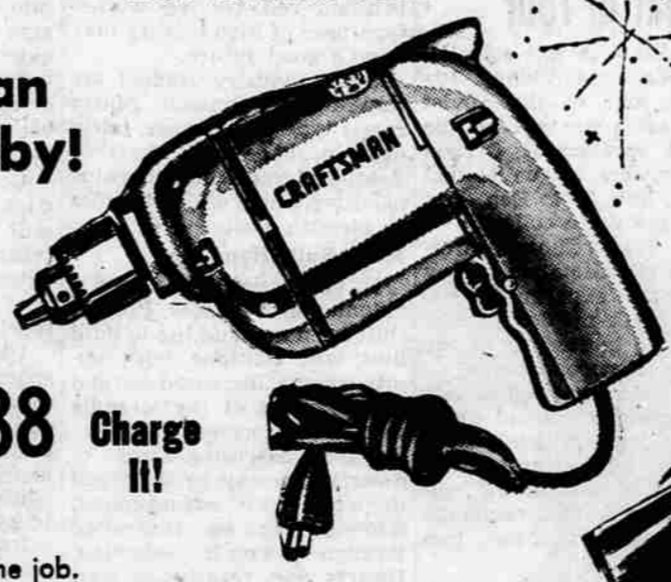

TA
he
Center
11 A.M.

BRING THE
FOR THEM

**Medford Your Gift
ters... Southern Oregon's
Department Store!**

OWN IS
LY WHILE
PLET
N OUTFIT
ESTLE
LOW PRICE
CHARGE
IT!

under each other
Has plastic bridge

**Supersize Kenmore
Realistic Stove**
Gay, new Pink... **2.59**
Looks like mom's. Packed with fun! Has realistic controls, knobs that turn. Doors really open. Elite-Hits—27 1/2 in. tall.

**4-Unit Vinyl Train
Runs on Battery**
Fun, easy to operate. Has locomotive, tender, gondola, caboose. Won't wear. Track measures 27x35 1/2 in.

**Texas Ranger Style
Double Holster Set**
Repeater action... **1.66**

**Soft Foam Filled
Favorite Animals**
Your choice... **3.49**

**J. C. HIGGINS
"FLIGHTLINER"
24-inch or 26-inch**
SEARS LOW PRICE! **$53⁸⁸** CHARGE IT!

Features twin flo-bar frames look lighter, yet are stronger. Chrome plated metal trim plus lates opalescent metallic colors.
Bicycle Prices Start at $26.88

Gift Suggestions for Him

**BULKY KNIT... ZIP FRONT
TWO-WAY COLLAR COAT**
SHOP, COMPARE

CHARGE IT! **$12⁹⁹**

75% lamb's wool and 25% Orlon blend sharp, two-color contrast. Full sleeves for freedom of action. Gives a continental appearance, reinforced across shoulder seams.

**English Imported
DRESS SHOES**

NEVER AGAIN AT THIS LOW, LOW PRICE

$8⁸⁸ CHARGE IT!

Seven styles and colors. Fully leather lined with leather sole and rubber heel. C-D-E widths. Sizes 7-12.

**Men's Shearling Lined
OPERA SLIPPER**

JUST **$4⁹⁹** CHARGE IT!

Soft, flexible kid skin upper. Sturdy leather sole and rubber heel.

Sizes 6-13

**RICH TOP GRAIN
COWHIDE BELTS**
Black or Brown $1⁵⁰ Charge IT!

Styled in popular 1 1/2-in. width. Rich calf grain on top grain cowhide. Leather trim on solid brass buckle.

**FANCY PATTERNS
ORLON SOCKS**
3 Pair for **$2³⁷** Charge It!