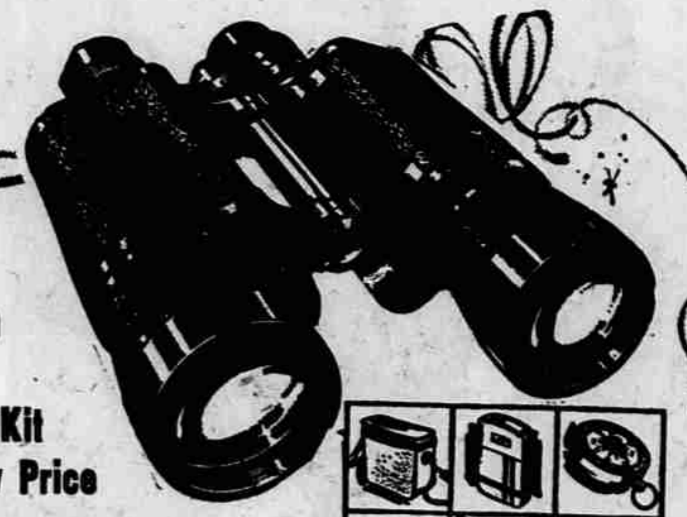

**For the
Sportsman
7-Piece
Binocular Kit**
Sears Low Price

$29⁸⁸ CHARGE IT!

• Tower 7x50 Binoculars • 6 Sportsman's Articles
Large pocket of genuine leather case holds high quality, center-focus binoculars; small pocket contains cigarette lighter, sun glasses, penlight, compass, pocket hand warmer. Plus tax.