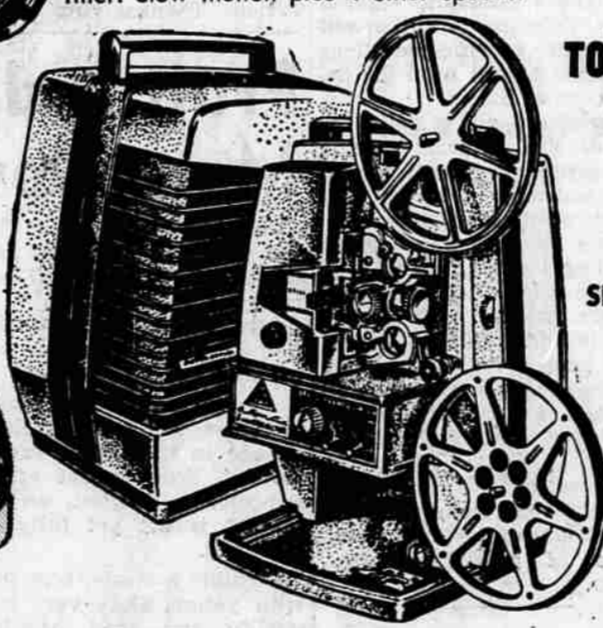

TOWER 8 MM Movie Projector
Has Automatic Threading Shop, Compare

SEARS LOW PRICE! **$109⁹⁵**

Just feed film in starting slot—projector threads itself in seconds. Gives thrilling beauty, brighter pictures, with new super-efficient lamp that's 33% to 90% brighter than most other models. Sharp f/1.6 lens.

USE SEARS CONVENIENT EASY PAYMENT PLAN!

**For the Man
With a Hobby!**

**Craftsman
ELECTRIC DRILL**

Low Priced **$12⁸⁸** Charge IT!

• 1/4 HP, power to do the job.
• Craftsman 1/4-inch drill.

"Supreme" precision-g geared key chuck, 1/4-in. capacity; locking-type trigger switch; die-cast aluminum alloy frame. No load chuck speed 2250 RPM; 110-120 volt, 25-60 cycle AC-DC. Buy now and save.