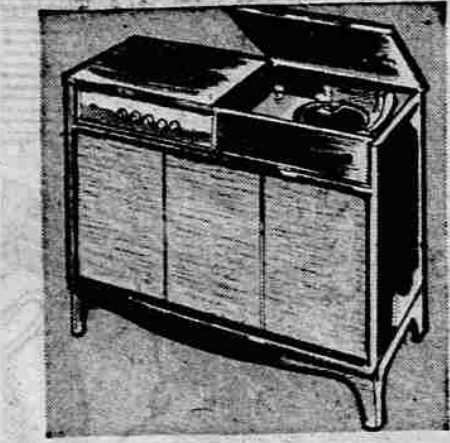

SALE! Modern Danish chair
New swivel back. Easy to clean plastic cover. **19.95**

SALE! BASKET FOR MAGAZINES
Good-looking design brass-plated metal. **3.88**

SALE! REG. 49c EXTENSION CORD
9 ft. Brown with 3 out-let top. 15' cord. 44c. **3/51**

A touch of Trinidad! Wards modern "Calypso" hassock
A new furnishing ideal. Foam rubber padded top covered in richly grained plastic. Save!
9⁸⁸

SALE! "Princess Bench" Beautiful new styling
Matchless elegance with rich brass finished frame and handsome cushion. Use anywhere!
8⁸⁸

SALE! Regularly 11.95 brass pull up lamp
Rich gleaming brass will accent your decor! New perforated shade diffuses light. Save!
9⁸⁸

BUY NOW...PAY LATER!
Use Wards regular credit plans, or Christmas Lay-A-Way — Small down payment holds purchase till Dec. 15.