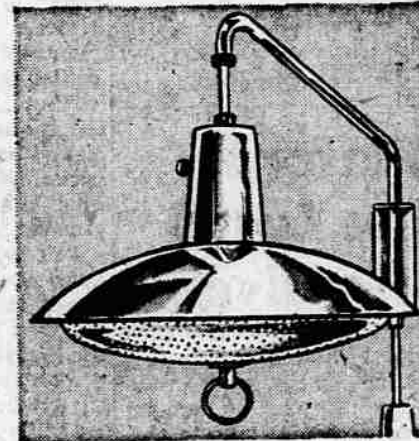

SALE! Modern Danish chair
New swivel back. Easy to clean plastic cover. **19.95**

SALE! BASKET FOR MAGAZINES
Good-looking design brass-plated metal. **3.88**

SALE! REG. 49c EXTENSION CORD
9 ft. Brown with 3 out-let top. 15' cord. 44c. **3/51**

SALE! Regularly 11.95 brass pull up lamp
Rich gleaming brass will accent your decor! New perforated shade diffuses light. Save!
9⁸⁸

BUY NOW...PAY LATER!
Use Wards regular credit plans, or Christmas Lay-A-Way — Small down payment holds purchase till Dec. 15.