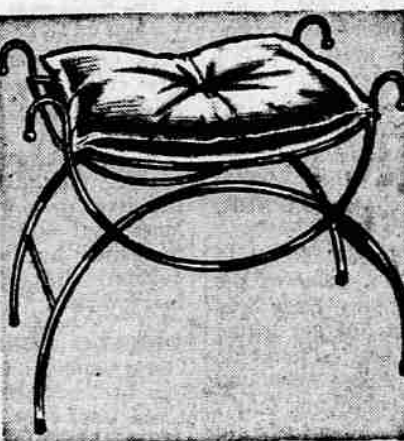

SALE! Men's Sanforized* or wash and wear broadcloth pj's
3³³
REGULARLY 3.98

Fine cottons expertly tailored to give you sleeping ease, comfort, long wear. Easy-care too! Full cut seat and U-crotch. New pleated back, adjustable 2-gripper closing, elastic waist. Colors. Sizes A-B-C-D.
*Max. shrinkage 1%

SALE! Modern Danish chair
New swivel back. Easy to clean plastic cover. **19.95**

SALE! BASKET FOR MAGAZINES
Good-looking design brass-plated metal. **3.88**

SALE! REG. 49c EXTENSION CORD
9 ft. Brown with 3 out-let top. 15' cord. 44c. **3/51**

A touch of Trinidad! Wards modern "Calypso" hassock
A new furnishing ideal. Foam rubber padded top covered in richly grained plastic. Save!
9⁸⁸

SALE! "Princess Bench" Beautiful new styling
Matchless elegance with rich brass finished frame and handsome cushion. Use anywhere!
8⁸⁸

SALE! Regularly 11.95 brass pull up lamp
Rich gleaming brass will accent your decor! New perforated shade diffuses light. Save!
9⁸⁸

BUY NOW...PAY LATER!
Use Wards regular credit plans, or Christmas Lay-A-Way — Small down payment holds purchase till Dec. 15.