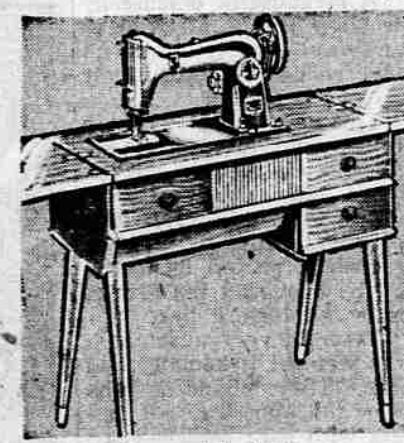

SALE! Round-bobbin desk sewing-machine
Sews forwards, backwards, darts, mends, needs no attachments. Desk in three finishes. **$99**
$8 DOWN