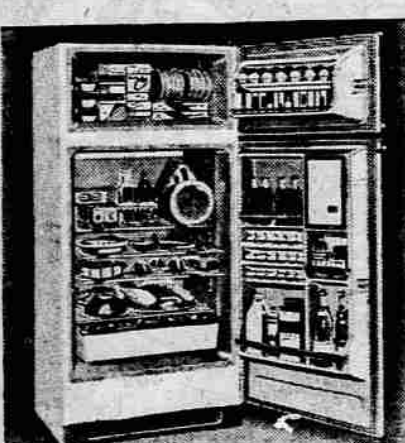

SALE! Airline quality stereo sound at moderate cost
Dual channel amplifier. 2 sound systems—6 speakers in all. VM 4-speed stereo changer. **\$199**
\$3 DOWN

SALE! 13 cu. ft. 2-door refrigerator-freezer
Freezer holds 101 lbs. Automatic defrost refrigerator. Full-width crispers. **289⁸⁸**
WWW TRADE