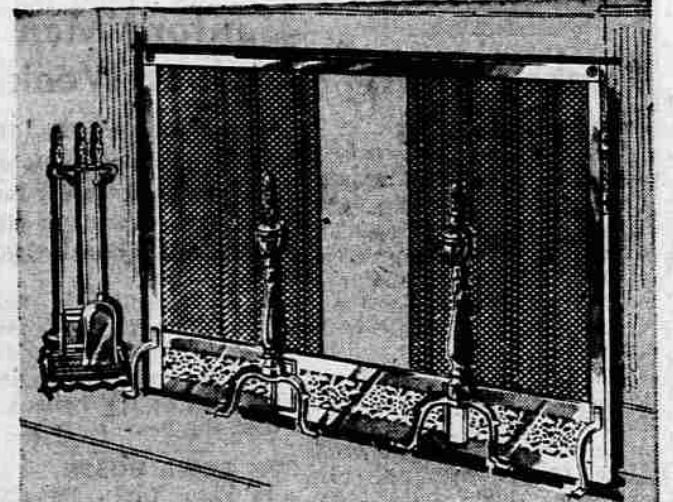

7-pc. solid brass fireplace ensemble
57.95 VALUE
39⁸⁸

Handsome traditional styling, crafted for years of service and beauty! Includes: brass framed 38x31-in. mesh screen that opens and closes with pull chain; urn top and iron, 3-piece fire set and stand.