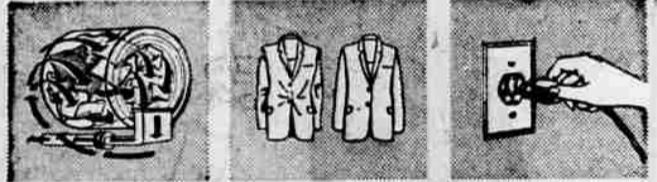

IMPORTANT: These low sale prices do not include the big HAPCO trade-in allowance. Your trade will make the price even lower!