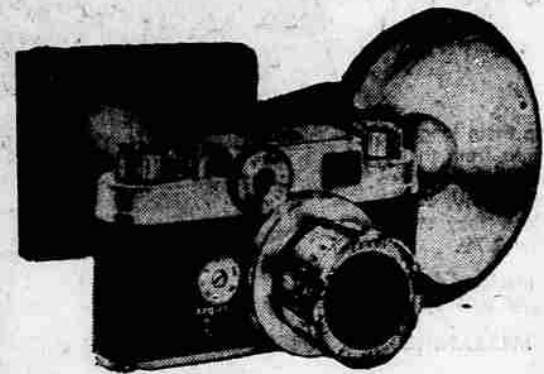

PAY LESS IS THE PLACE TO SAVE ON QUALITY CAMERAS

ARGUS C 44 CAMERA SET