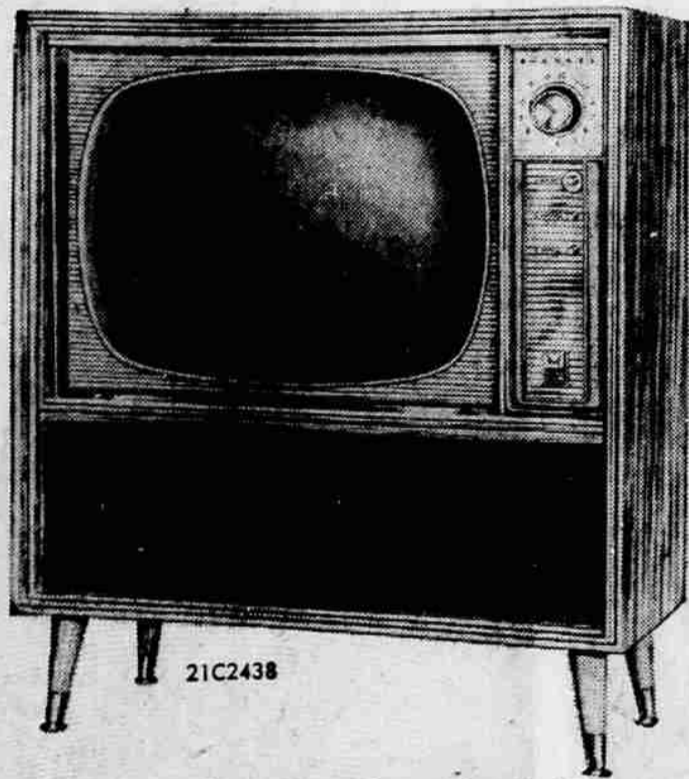

Our Anniversary Month kicks off with a spectacular TV CLOSE-OUT SALE!

Save up to $70-$80-$90-$100 on new '59's

COMPARE SAVINGS!

ONLY **$199⁹⁵** TERMS
BIG 21-INCH G-E TV

Big General Electric console . . . and look at this low price! Has mahogany finish, bigger speakers and up-front tuning. Save at HAPCO now!