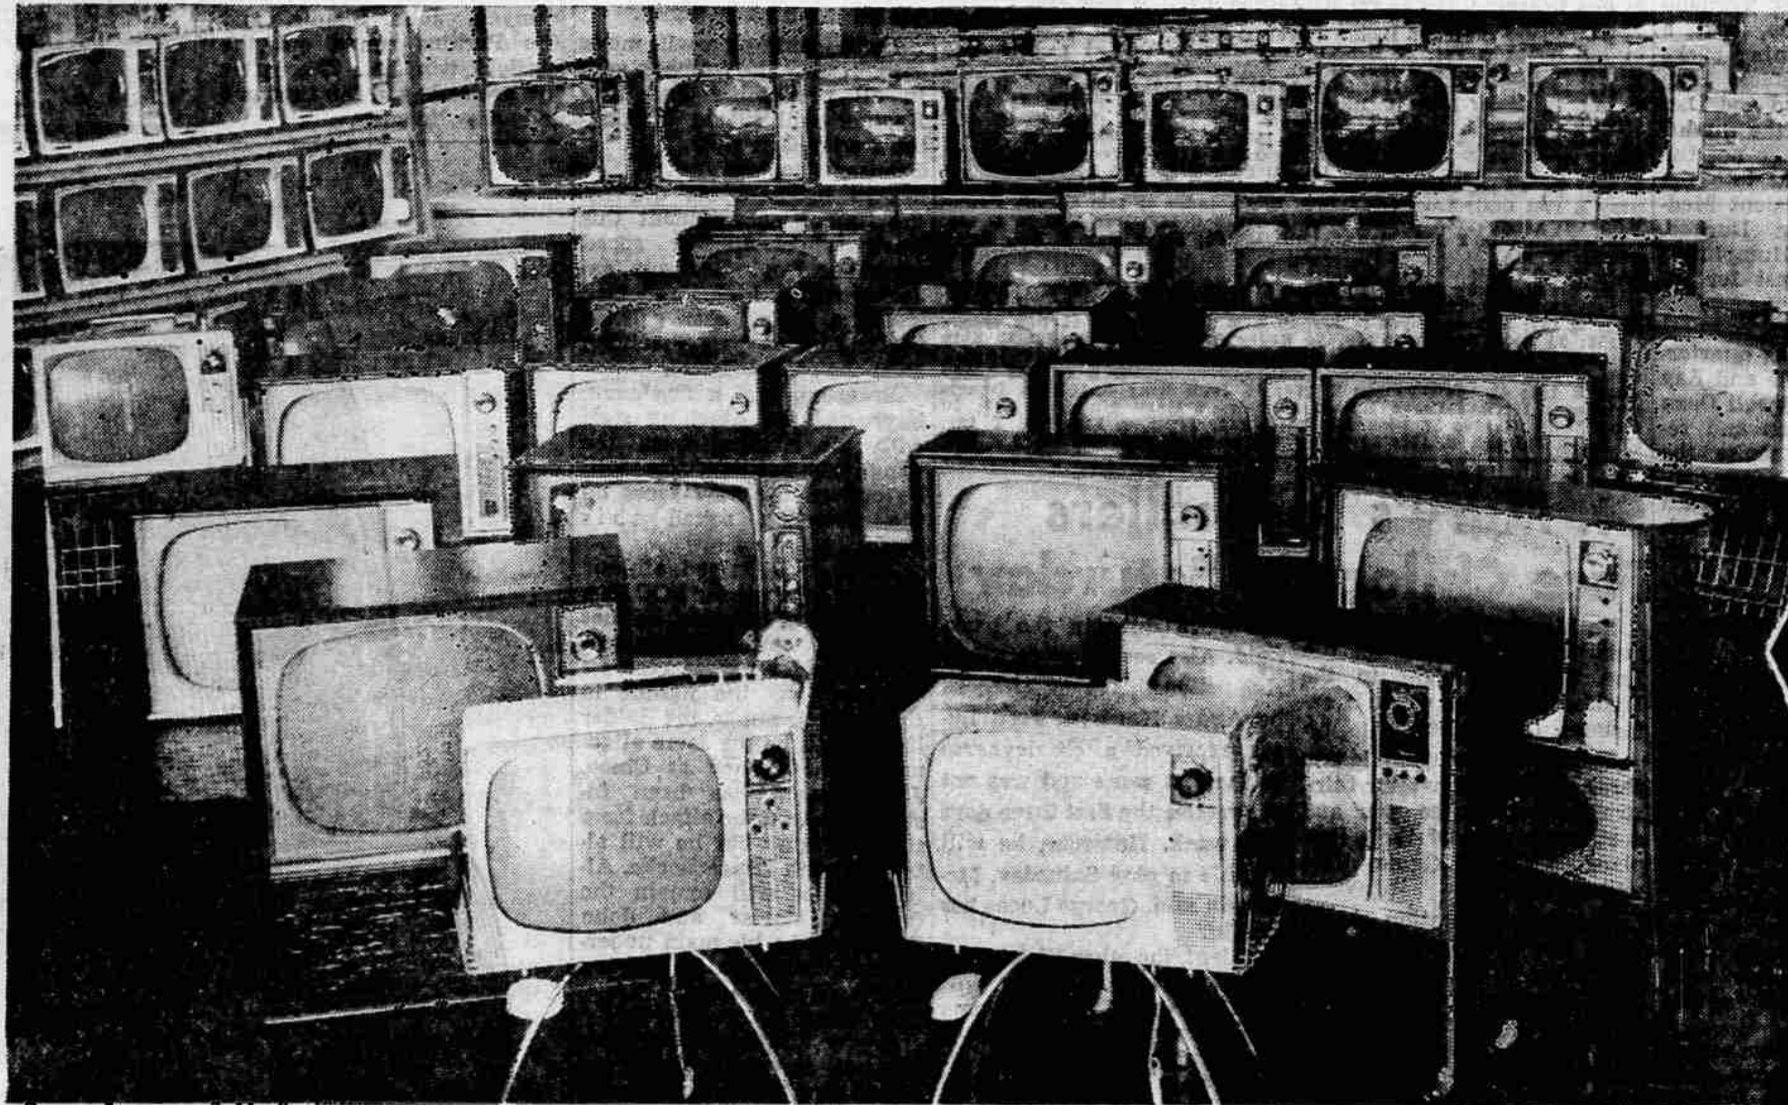

We're clearing the store . . . the savings go to you!

THE ARROW
POINTS TO A
G-E TV
REDUCED
$100

From Reg. Price

JUST A FEW
SHOWN HERE

COMPARE SAVINGS!

$72 OFF
REGULAR
PRICE