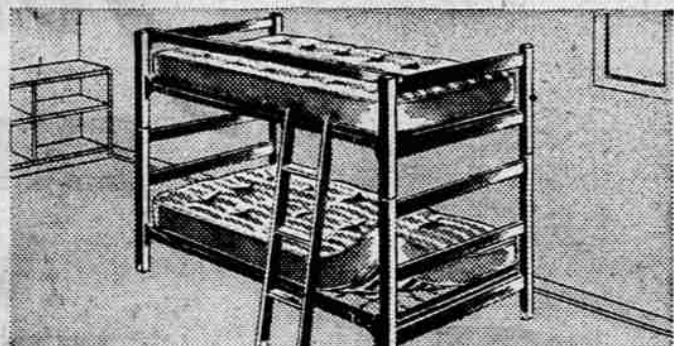

MAPLE FINISHED BUNK BED **$114.88**

Warm, Salem Maple finish over sturdy, warp resistant ponderosa knotty pine. Twin size can be used as twin beds too. Ladder guard rail and mattress included.

$5 DOWN DELIVERS

5

CONVENIENT WAYS TO SHOP AT SEARS

- Use NEW 30-Day Charge Account Now at Sears
- NEW Revolving Charge Plan—10 months to Pay Instead of Only 6
- SEARS EASY-PAYMENT PLAN FOR MAJOR APPLIANCES . . . up to 24 Months to Pay
- SEARS LAYAWAY PLAN CASH