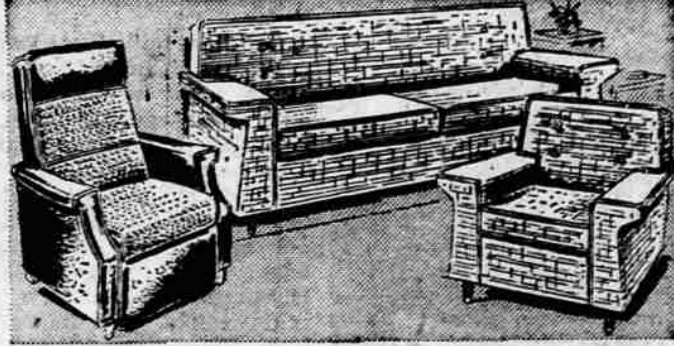

MODERN TWEED SUIT PLUS RECLINER CHAIR 3 Piece

$278.88

Slim line sofa and chair have stain-resistant nylon upholstery, ideal for casual living. Hardwood frame, spring filled. Sears price includes roomy tapestry recliner chair.

$10 DOWN DELIVERS