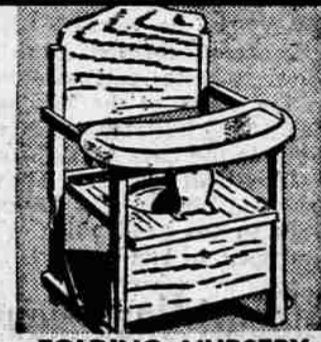

NEW REVOLVING CHARGE TAKE 10 MONTHS TO PAY INSTEAD OF 6

FOLDING NURSERY CHAIR WITH TRAY

Only... **$5.88**

Folds for easy carrying or storage. Smooth comfortable hardwood seat. Plywood back for best support.