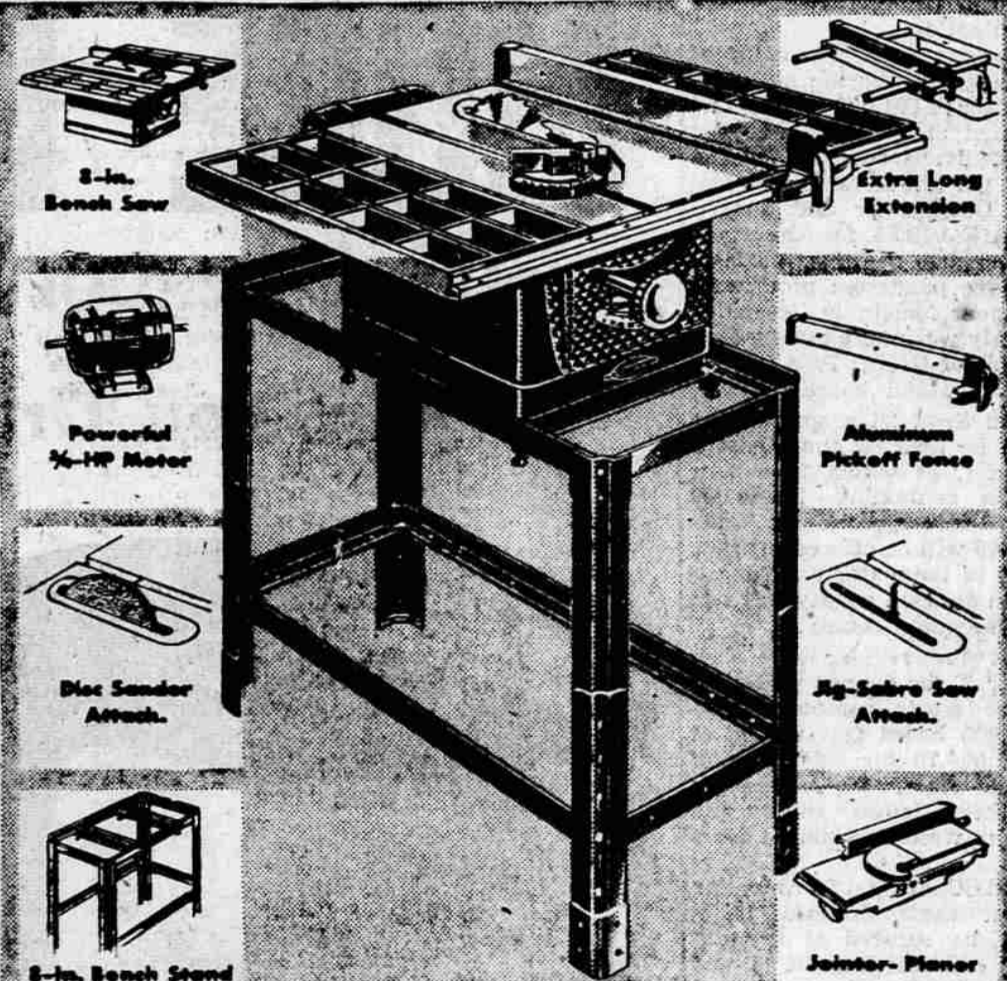

ANNIVERSARY SALE PRICED! CRAFTSMAN 8" BENCH SAW

WOULD BE 239.91 IF SOLD SEPARATELY... SALE PRICE! **$199.88**

Five power tools that operate from 1 rugged motor! 8-inch bench saw, 3/4 H.P. ball bearing motor, disc sander, bench stand, extra long extension Aluminum pick-off fence, jig-saw and jointer planer.

$5 DOWN DELIVERS THIS OUTSTANDING BUY.

NEW REVOLVING CHARGE TAKE 10 MONTHS TO PAY INSTEAD OF 6

Only... **$5.88**

Folds for easy carrying or storage. Smooth comfortable hardwood seat. Plywood back for best support.

Each... **$1.99**

Fabric in big plaids, regular or Ivy assortment. In or out bottom, 2 pockets, collar stays. S, M, L.

$2.97

A LOT OF SHOE AT SEARS LOW PRICE!

$10 DOWN ON PURCHASES OVER $200

THE PORTABLE THAT'S RIGHT IN STEP WITH EFFICIENT MODERN LIVING

SEARS TOWER "Chieftan II" REG. 69.95 ANNIVERSARY SALE PRICED AT

$49.88

Includes Tax