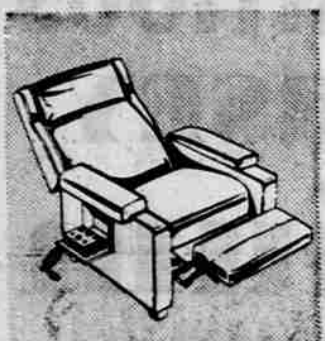

SAVE AS WE CELEBRATE!... TREMENDOUS SAVINGS!.. PLUS REAL VALUES!

SEARS EXCLUSIVE VIBRATOR CHAIR

3 MOTORS

$239.95

Gives variable massage at back, seat and legs . . . adjusts from mild to strong vibration. In color white or brown. At Sears low price.

$10 DOWN DELIVERS!