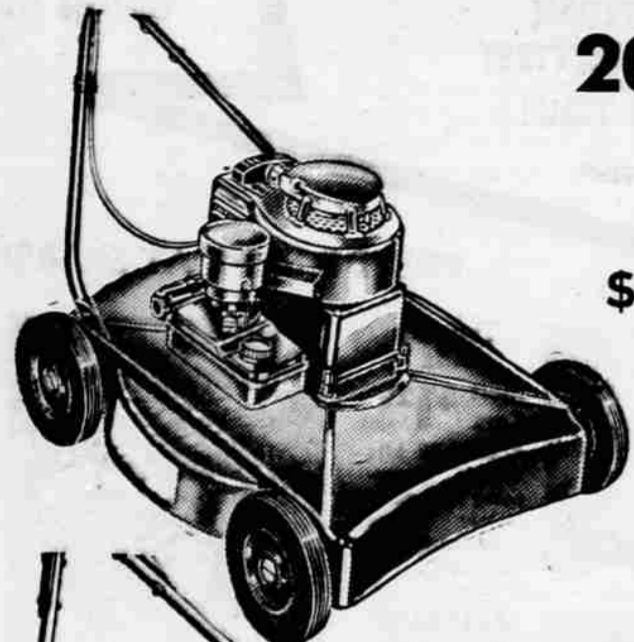

SEARS ROEBUCK AND CO. COMPARE

SEARS SPECTACULAR LOW PRICES!

SHOP FRIDAY 'TIL 9 P.M.

SPECIAL LOW LOW PRICES ON CRAFTSMAN POWER MOWERS

20" Rotary Mower
With 4-Cycle Engine
& Leaf Mulcher

Reg. \$69.95 **\$46⁸⁸**

A quality mower at a price you can easily afford. Powered by 1 3/4 HP engine with recoil starter for fast effortless starting. Three cutting height adjustments; front and side trim. See it now.

18" Self Starting Craftsman Rotary

Reg. \$79.95 **\$69⁸⁸**

New deep-housing - 2 1/4 HP Engine. Designed with extra large discharge chute to make cutting faster, easier. 4 position engine control right at your fingers on the handle. Adjusts to 5 cutting heights easily. Has automatic recoil starter.

Big 24" Craftsman Rotary Powered LAWN MOWER

Reg. \$124.95 **\$89⁸⁸**

Self propelled - large discharge chute. Takes the big work out of mowing! Operates smoothly on a 3 1/4 HP 4 cycle Craftsman engine with 4 position controls on handle. Has air lift blade to cut cleaner. Front wheel drive, automatic recoil starter.