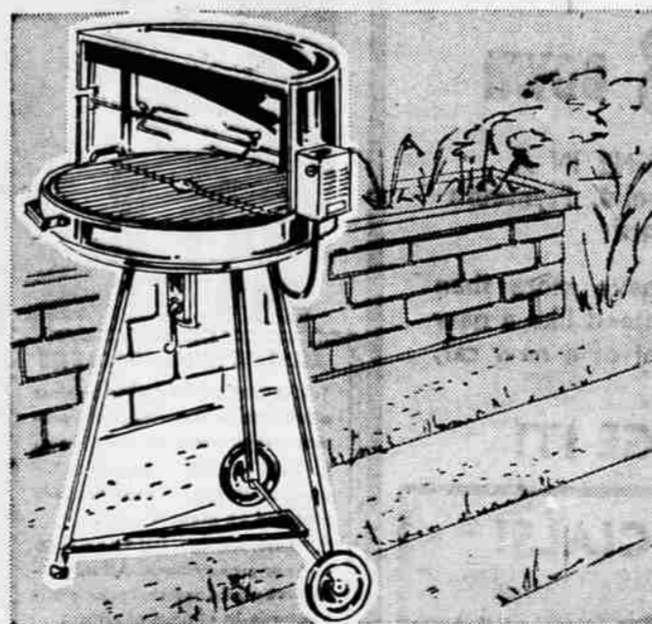

SAVE over \$40 ON THIS HOMART BATH ENSEMBLE

Reg. \$189⁹⁵

OUR FINEST COLORED BATH SETS

Vitreous enamel is permanently bonded to rigid cast iron... provides highest resistance to chipping and wearing. The stain-proof, satin smooth finish is easy to keep clean, stays new looking for years. Tub available in built in (recessed).

- Our Finest Cast-Iron Tub
- Our Finest Lavatory
- Reverse Trap Toilet
- Chrome Plated Fittings

NO MONEY DOWN ON MCP

\$159⁰⁰

WATCH OUR EXPERT DEMONSTRATE AND GIVE BARBECUE TIPS!

Value Packed, Low Priced

Kenmore Motorized Brazier

● 24-in. bowl
● While they last
\$15⁸⁸

Only at Sears will you find so much quality for so small a price. Has a UL Approved motor with turn switch. Rugged steel bowl, wind shielding hood, 3/8-in. nickel chrome plated spit and many extras.