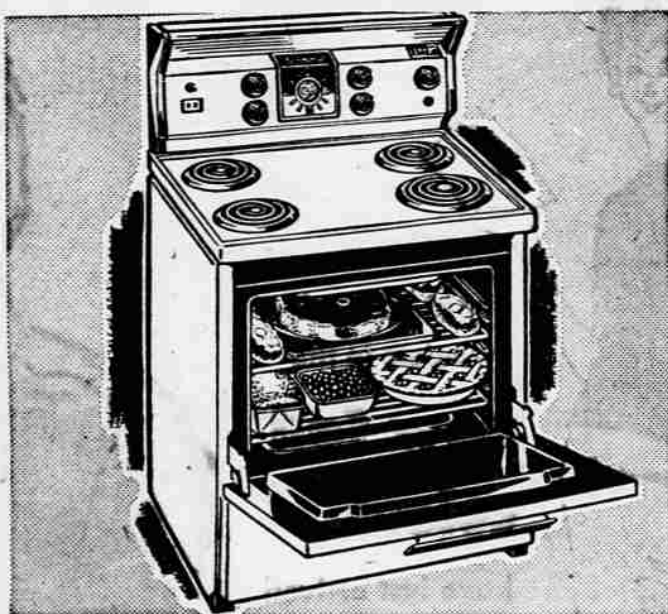

HARMONY HOUSE CARPETS . . .
Highest Quality — Guaranteed Satisfaction!

- Measure Your Rooms!
- Check The Room Sizes Below!
- Hurry-in to Sears!
- Buy NOW!

Room Size	Special Price
$7.88 ALL WOOL BROADLOOM	
9 x 8'11"	70.92
9 x 8'4"	65.67
9 x 12'	94.56
9 x 8'6"	66.98
12 x 11'4"	120.83
12 x 12'	126.08
12 x 15'	141.84
12 x 17'	183.87

Room Size	Special Price
$8.88 Deep Pile Wilton	
9 x 8'11"	79.92
9 x 8'4"	73.00
9 x 12'	106.56
9 x 8'6"	75.48
12 x 11'4"	141.41
12 x 12'	142.08
12 x 15'	159.84
12 x 17'	207.20

Room Size	Special Price
$8.88 ALL WOOL DEEP PILE EMBOSSED WILTON	
9 x 8'11"	79.92
9 x 8'4"	73.00
9 x 12'	106.56
9 x 8'6"	75.48
12 x 11'4"	141.41
12 x 12'	142.08
12 x 15'	159.84
12 x 17'	207.20

CHOOSE NOW! THIS SELECTION CANNOT BE REPEATED!

EXPERT CARPET INSTALLATION EASILY ARRANGED AT SEARS!

$5 Down Delivers any Floor-covering Purchase up to $200
ALL WOOL TWEED CARPET
$5⁸⁸ SQ. YD.

Outstanding Value!

- Available in 9 and 12-ft. widths.

NO MONEY DOWN ON SEARS MODERNIZING CREDIT PLAN! UP TO 36 MONTHS TO PAY. ASK ANY SALESMAN!

ALL WOOL BROADLOOM
Your Choice of
ALL WOOL DEEP PILE, and ALL WOOL EMBOSSED WILTON

$7⁸⁸ SQ. YD.

1. Choice of Tweed or Plain colors — in 9 or 12-ft. widths.
   - In Beige Tweed, Gray Tweed, Nutria Tweed, or solids: Green, Beige and Nutria.
2. BUY NOW AND SAVE!

$10 DOWN ON SEARS EASY PAYMENT PLAN CARPETS YOUR ENTIRE HOME! BUY NOW! SAVE!

ALL WOOL DEEP PILE EMBOSSED WILTON
$8⁸⁸ SQ. YD.

- Choice of 9, 12 and 15-ft. widths in colors Green, Beige, Nutria, Brown or Gray.

Automatic Kenmore Electric Range Has Super-fast Top Unit

$178⁸⁸

Reg. $199.95

Top Unit is fastest known! Fully automatic—set it, go shopping. Your dinner bakes automatically in the giant 24-in. oven! 7-heat switches. Full-width Fluorescent Light. Over-sized storage drawer. Low priced.