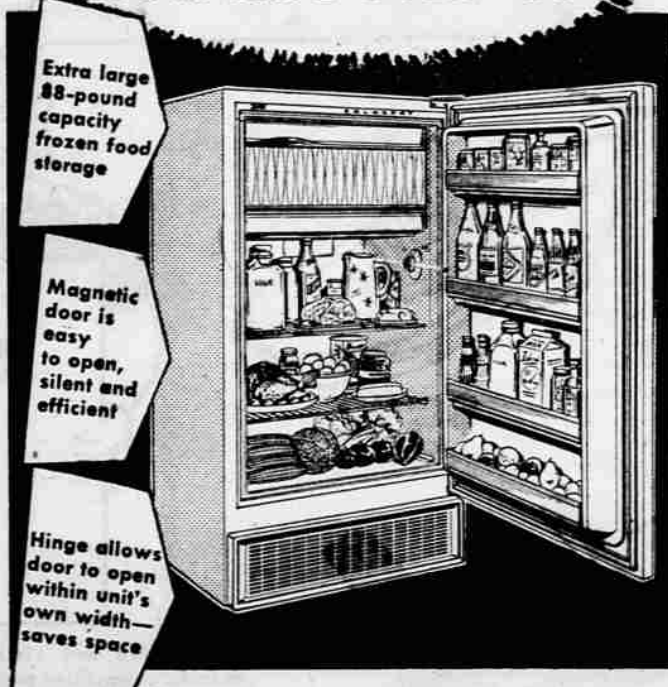

13 CU. FT. COLDSPOT REFRIGERATOR

Regular $229.95 **$198⁸⁸**

- Free—5 year unit guarantee, 1 year of service
- 4 door shelves, space for 1/2-gal. milk cartons
- Dial defrost control . . . nine temperature settings

SEARS ROEBUCK AND CO. KENMORE..

AMERICA'S LARGEST SELLING LAUNDRY EQUIPMENT

DON'T BE CONFUSED BY DISCOUNT CLAIMS AND BY TRADE-IN ALLOWANCES! YOU CAN TRUST THE ONE LOW PRICE AT SEARS!

8 REASONS WHY KENMORE WASHERS ARE A BETTER BUY

1. LOWER PRICES Prices were never lower!
2. BIG SELECTION A model for any budget!
3. BRAND NEW Fresh from the factory!
4. QUALITY TESTED Lab tested for quality!
5. EASY PAYMENT Buy now and pay later!
6. SATISFACTION... assured or money back!
7. WE SERVICE Prompt, low cost service!
8. PLUS MANY MORE FREE SERVICES... FREE home delivery FREE normal installation FREE one-year service

Kenmore with New Hi-Console at **OUR LOWEST PRICE!**
3 DAYS ONLY
• Washes, spin-dries and rinses, spin-dries with each dial setting
• 8-lb. family capacity
$129
$5 DOWN on Sears Easy Payment Plan
Matching Kenmore Dryer • Hi-Speed 8-lb. capacity **$129** Electric

Kenmore Automatic with Filter **ENDS LINT ON CLOTHES!**
3 DAYS ONLY
• Filters wash and rinse water automatically
• Giant 10-lb. capacity
• 3 wash water temps
$169
$5 DOWN on Sears Easy Payment Plan
Matching Kenmore Dryer • 3 heats; Hi-Speed **$149** Electric

Kenmore Automatic with 2 Cycles **WASHES ALL FABRICS**
3 DAYS ONLY
• 3 water level choices
• Filter; 10-lb. capacity
• 3 wash temperatures
• No-rust perforated top
$199
$5 DOWN on Sears Easy Payment Plan
Matching Kenmore Dryer • 3 heats; Hi-Speed **$179** Electric