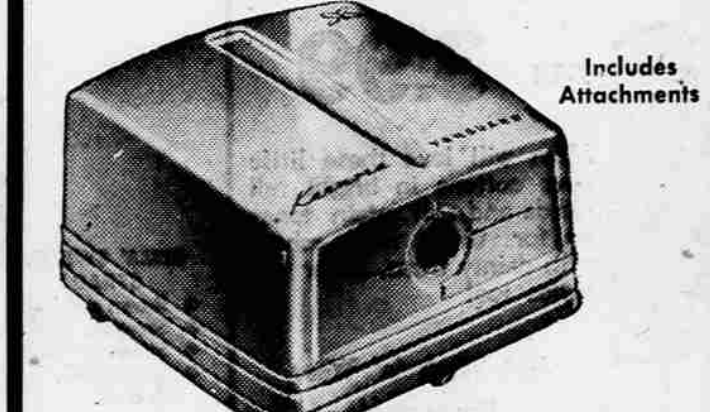

KENMORE CLEANER

Similar cleaner was a favorite at $5 DOWN DELIVERS $59.95 because:
• 1-HP motor provides suction for removing embedded dirt.
• Lightweight — only 13 1/2 lbs. Carry like a luggage piece.
• Attractive low silhouette—modern look in cleaners.

$39⁹⁵

$10 Down Delivers on Sears Easy Payment Plan