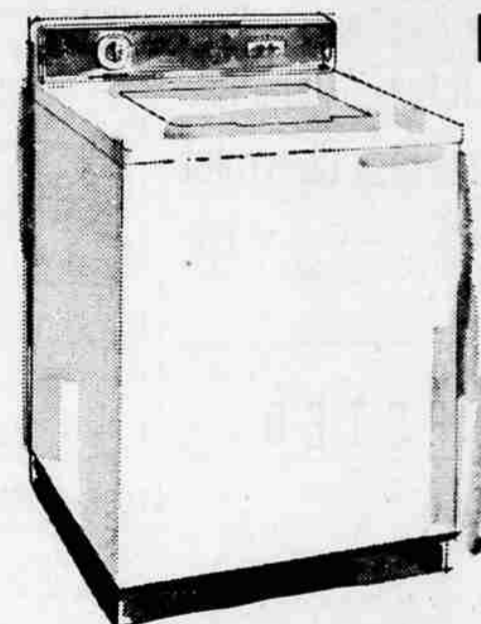

Filter-Flo Washer

REDUCED FROM $240. Famous Filter-Flo washing system plus two separate wash cycles. Water saver control for small loads. Don't wait a day longer . . . get G-E quality at this low clearance price!

$208