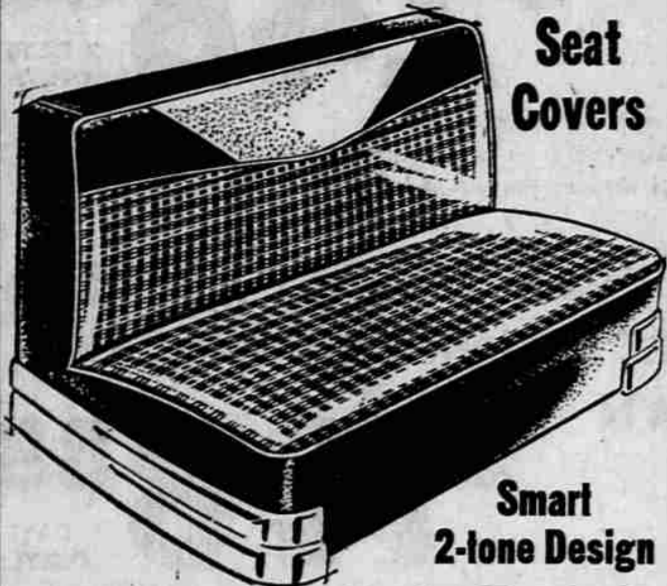

GRAND OPENING

3-DAY SALE

Ends Sat., 5:30 p.m.

GIVE YOUR CAR INTERIOR THE 1959 LOOK WITH SEARS ALLSTATE . . .

Seat Covers

Smart 2-tone Design

INSTALLED FREE! $19.88

- Modern "two-tone" design in red, blue or green patterns.
- Tough, woven plastic. Comfortable, easy to clean.

Our Best! HEAVYWEIGHT SARAN PLASTIC Grand Opening Price **25.88** INSTALLED FREE! **$3 Down**

ALLSTATE . . . NUMBER ONE REPLACEMENT BATTERY IN THE WORLD! AVAILABLE ONLY AT SEARS!