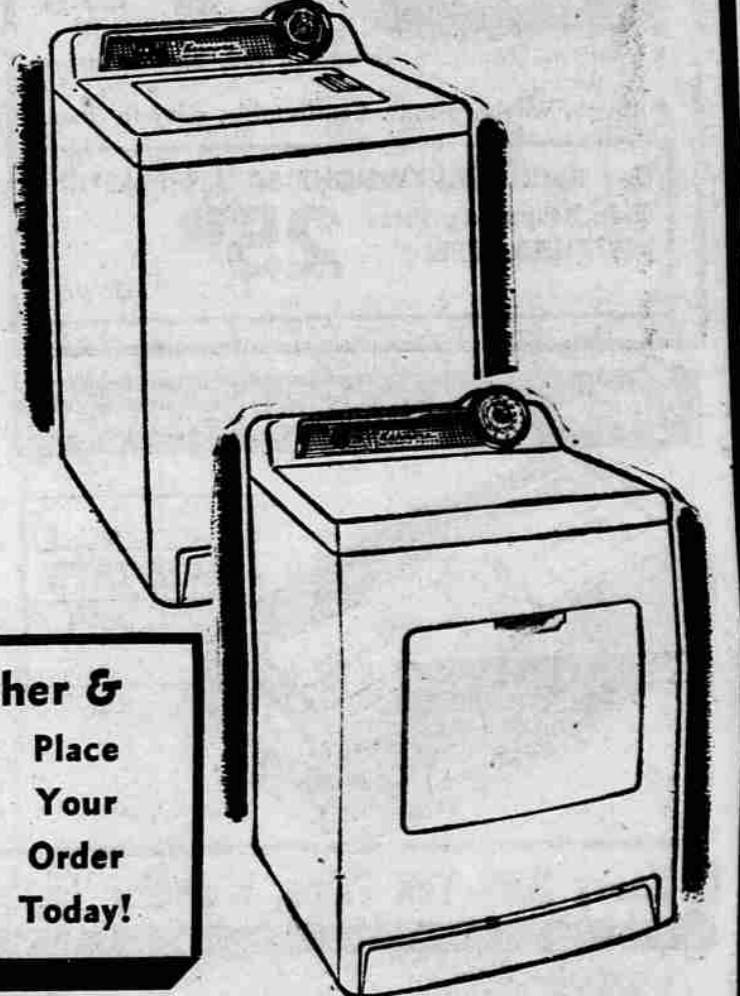

Kenmore Automatic Washer & Electric Dryer $98 3 DAYS ONLY

Prices Start At

Place Your Order Today!

ELECTRIC RANGE PRICES START AT ... $98⁸⁸ 3 DAYS ONLY Place Your Order Now!

"Direct From Factory-To Sears-To You" MEANS HIGHEST QUALITY AT LOWEST PRICES!

BIG 105-lb. FREEZER Featured In 12 CU. FT. REFRIGERATOR

$10 DOWN DELIVERS THIS AUTOMATIC DEFROST COLDSPOT $288⁸⁸ 3 DAYS ONLY

- Superb Coldspot refrigerator defrosts itself, even evaporates the water!
- Aluminum shelves, big crisper, deep door storage.