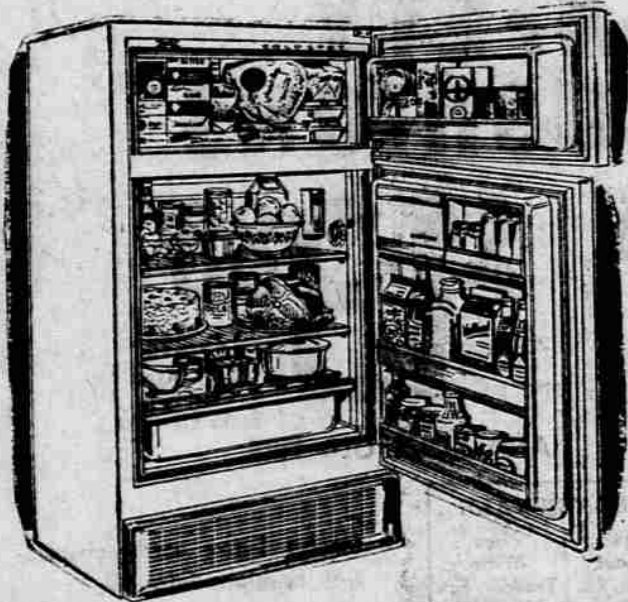

BIG 105-lb. FREEZER Featured In 12 CU. FT. REFRIGERATOR

\$10 DOWN DELIVERS THIS AUTOMATIC DEFROST COLDSPOT \$288⁸⁸ 3 DAYS ONLY

- Superb Coldspot refrigerator defrosts itself, even evaporates the water!
- Aluminum shelves, big crisper, deep door storage.

NEW COLDSPOT REFRIGERATOR WITH AUTOMATIC DEFROSTING

\$10 DOWN (On Sears Easy Payment Plan) DELIVERS \$228⁸⁸ 3 DAYS ONLY

- Durable, porcelain enameled crisper is easy to keep clean.
- 4 full-width door shelves give increased storage area.
- Deluxe, 2-door refrigerator and freezer combination.