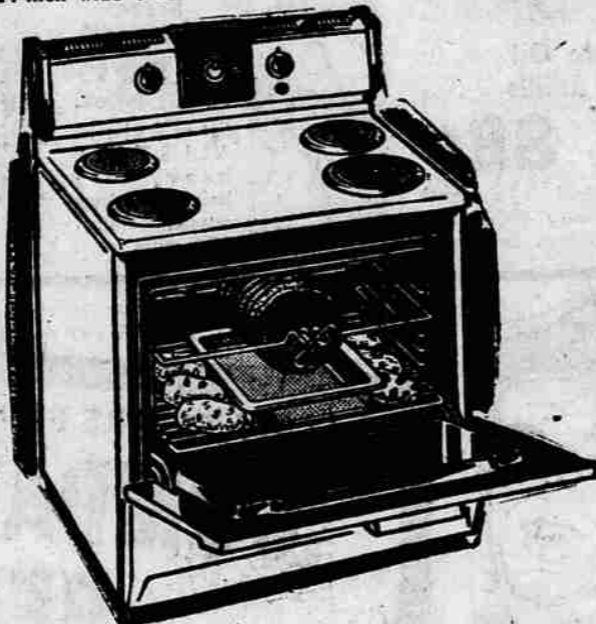

"Direct From Factory-To Sears-To You"

MEANS HIGHEST QUALITY AT LOWEST POSSIBLE PRICES!

"Direct From Factory-To Sears-To You" Means HIGHEST QUALITY AT LOWEST POSSIBLE PRICES!

FREE GRIDDLE WITH THIS KENMORE

KENMORE FULLY AUTOMATIC 30-INCH ELECTRIC RANGE

\$5 DOWN (On Sears Easy Payment Plan) DELIVERS THIS RANGE \$188⁸⁸ 3 DAYS ONLY

- Features clock-controlled oven. Set it. Forget it!
- Automatic oven bakes at temperature you set, turns itself on and off.
- Giant 24-inch wide oven.

This Kenmore Electric

Features a 24-in. Rotiss-A-Meal Oven!

\$138⁸⁸ Only \$5 Down (On Sears Easy Payment Plan) DELIVERS THIS RANGE \$138⁸⁸ 3 DAYS ONLY

- Bake and rotisserie-barbecue at the same time.
- Tall, wide oven converts to waist-hi broiler.
- Easy 7-heat pushbuttons.