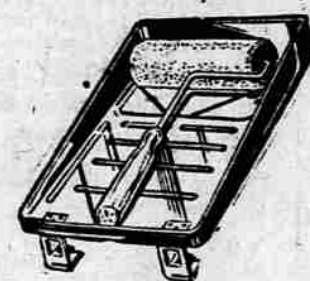

ROLLER SET **99¢**

Paint the easy way! Roller does large wall surfaces faster than a brush.