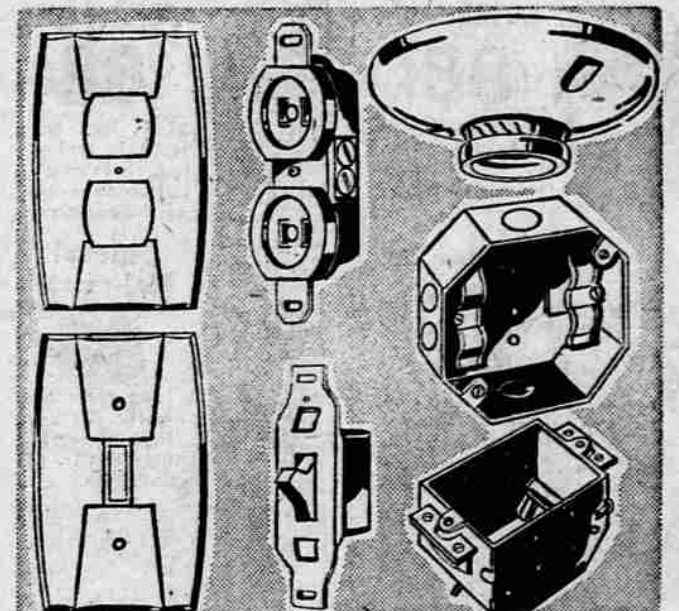

Select From Sears Electric Wiring Accessories For The Home

- RECEPTACLE PLATES, Each 15c
- NEW STYLE SWITCH PLATES, Each 15c
- RECEPTACLES, Each 12c
- SWITCHES, Each 19c
- PORCELAIN OUTLETS, Each 29c
- OCTAGON BOX, With Clamps, Each 39c
- SWITCH BOX, With Clamps, Each 39c

All Your Home Wiring Needs Are Available At Sears!

SEARS MASTER-MIXED EXTERIOR PAINTS

Combine These Quality Features:

- Resist Mildew even in dampest climates
- Colors are Uniform in can after can
- High Hiding Power for savings on paint
- Priced as Low or Lower than Most Similar Paint