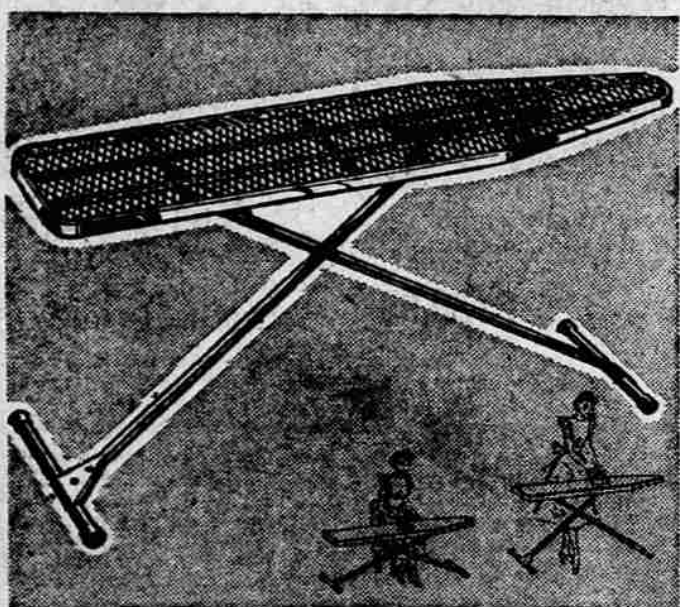

SEARS ROEBUCK AND CO. GRAND OPENING 3-DAY SALE

Ends Sat., 5:30 p.m.

KENMORE 24-INCH MOTORIZED BRAZIER

Value Packed Grand Opening Special Charge It

\$15.88

3-DAYS ONLY!

- Has a UL Approved motor with turn switch.
- Rugged steel bowl, wind shielding hood, 5/16-in. nickel chrome plated spit, plus many extras.

Get Sizzling Steaks on Big 24-in. Grill Charge It! **\$9.88**

Brazier is nickel chrome plated, rolls easily on rubber wheels.

Big 24-inch Kenmore Motorized Folding Brazier Low Price **\$23.88**

Copper finished steel bowl, copper-toned steel hood. Zinc plated legs.

Kenmore Motorized Folding Brazier Low Price **\$31.88**

Built to last. UL Approved fan cooled motor. Hood with 24-inch oven.

Kenmore Brazier Has Everything Low price **\$52.88**

Adjustable firebox to help control heat. Roast rack, storage tray, and drip pan.

Has The Correct Height For You! SITTING OR STANDING
VENT-O-TOP ADJUSTABLE IRONING TABLE

Charge It! **\$6.88**

3-DAYS ONLY!

Adjusts from 23 to 36 in. Top enameled in cheery yellow. Copper-tone tubular steel legs are "offset" to provide leg room for sit-down ironing. Opens, closes automatically.