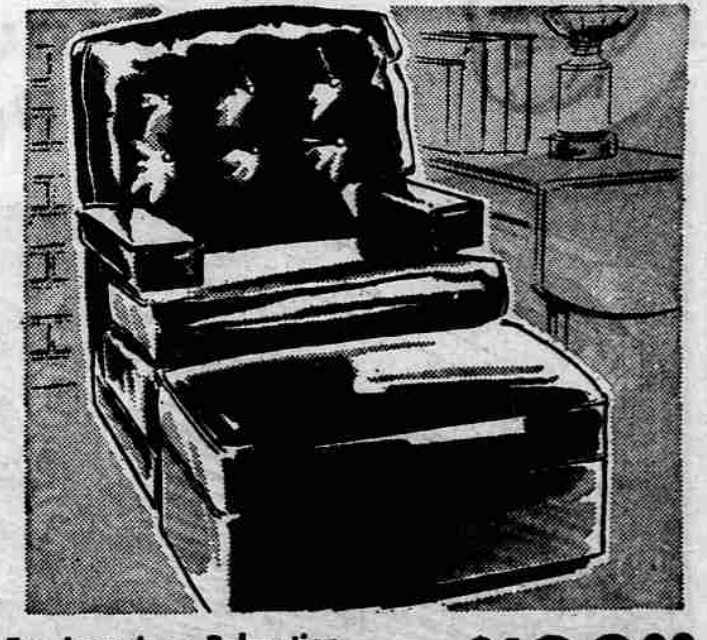

For Luxurious Relaxation Sink into this Chair Upholstered with the finest leather-like plastic
$129⁸⁸
A STEAL AT THIS LOW OPENING PRICE!

ROCKER $58⁸⁸ Beautiful coral color. Styled for lasting comfort. Worth many dollars more. 5 only.