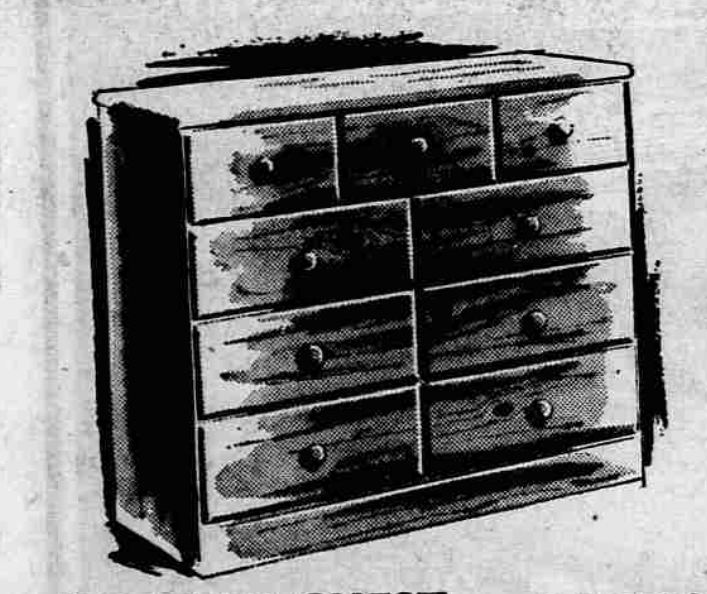

9-DRAWER CHEST $19⁸⁸
• Ready-to-finish.
• Smoothly sanded.

DO IT YOURSELF AND SAVE!
4-DRAWER CHEST $9⁸⁸
SPECIAL LOW PRICE FOR OPENING SPECIAL