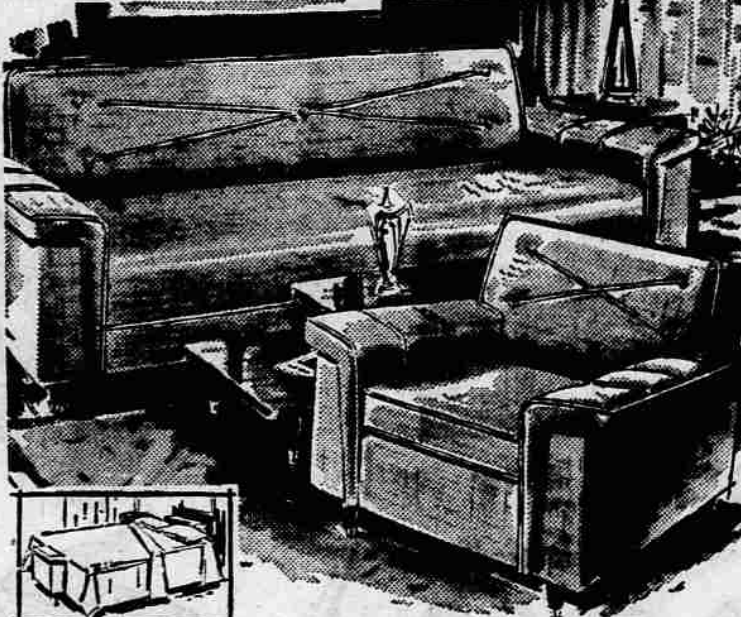

ROCKER \$58⁸⁸ Beautiful coral color. Styled for lasting comfort. Worth many dollars more. 5 only.

60"x30" Plate Glass MIRROR \$29⁸⁸
• Beveled edges for added attractiveness. Can be hung horizontally or vertically.

AN OUTSTANDING BUY!
New Popular **TREE LAMPS \$9⁸⁸**
PRICED FROM.....
Various Sizes, Finishes and Prices.
Many other styles of modern and traditional table lamps shown in our complete lamp dept.

JR. SIZE STUDENT DESK \$12⁸⁸
• 3 Large Side Drawers and 1 Center Drawer
A GIVEAWAY AT

FREE DELIVERY IN OUR LARGE DELIVERY RADIUS

- RADIUS POINTS
- SHADY COVE
- GRANTS PASS
- ASHLAND

2 PC. SOFA BED SUITE AND MATCHING CHAIR \$138⁸⁸
• Covered in chocolate brown or coral.
DRASTICALLY REDUCED! \$5 DOWN