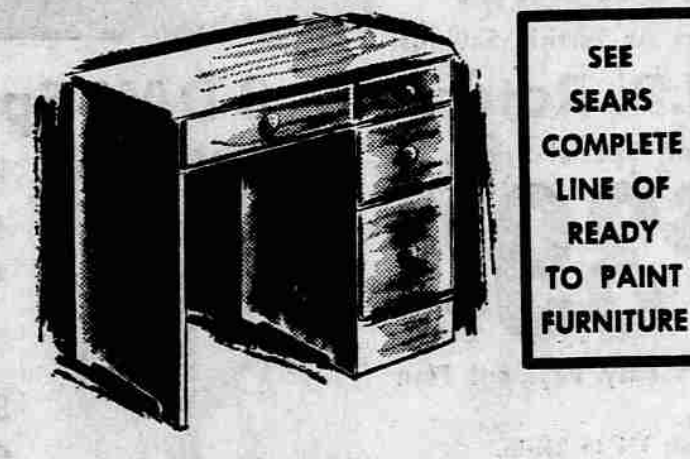

JR. SIZE STUDENT DESK $12⁸⁸
• 3 Large Side Drawers and 1 Center Drawer
A GIVEAWAY AT

7 DRAWER DOUBLE PEDESTAL STUDENT DESK $19⁸⁸
• Large capacity drawers.
• Sanded to a satin smoothness, Ready-to-Paint.
An Outstanding Purchase at a Low, Low Price!

SEE SEARS COMPLETE LINE OF READY TO PAINT FURNITURE

FREE DELIVERY IN OUR LARGE DELIVERY RADIUS

- RADIUS POINTS
- SHADY COVE
- GRANTS PASS
- ASHLAND