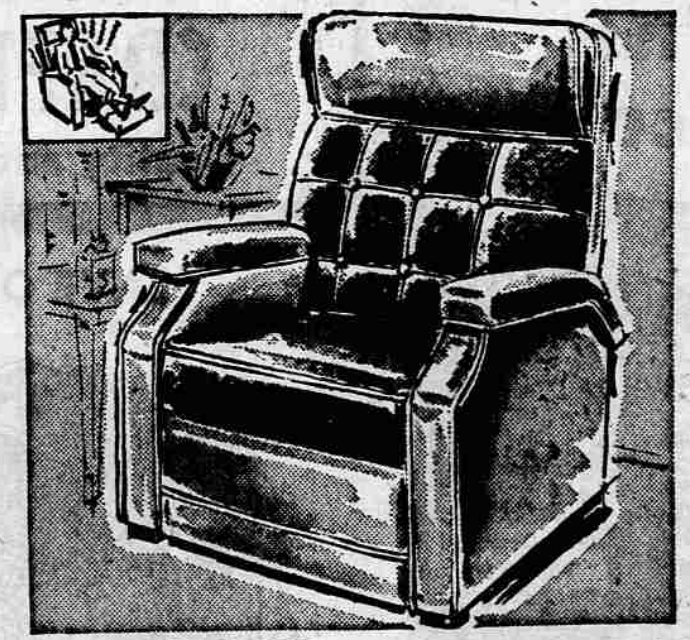

Spindle Crib and Mattress Combination. Natural finish. Adjustable spring.
SALE PRICED AT \$29⁸⁸

\$5 down buys up to \$200 of furniture on Sears Easy Payment Plan
\$10 down on purchases over \$200

RECLINER \$88⁸⁸
• Combination plastic and frieze.
• Your choice brown or beige.
COMPARE THIS ANYWHERE AT \$129.95