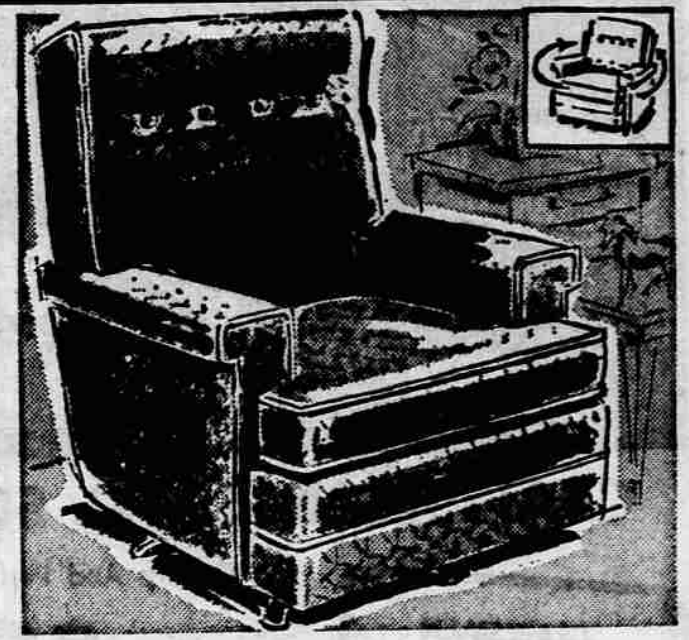

CLUB CHAIR $68⁸⁸
• Modern Lawson arm style.
• Swivels and rocks.
• Beige, Brown and Turquoise.
$30 UNDER PRICED FOR THIS OPENING!

SWIVEL ROCKER $38⁸⁸ Modern style fits any decorating scheme. Priced low for opening special!