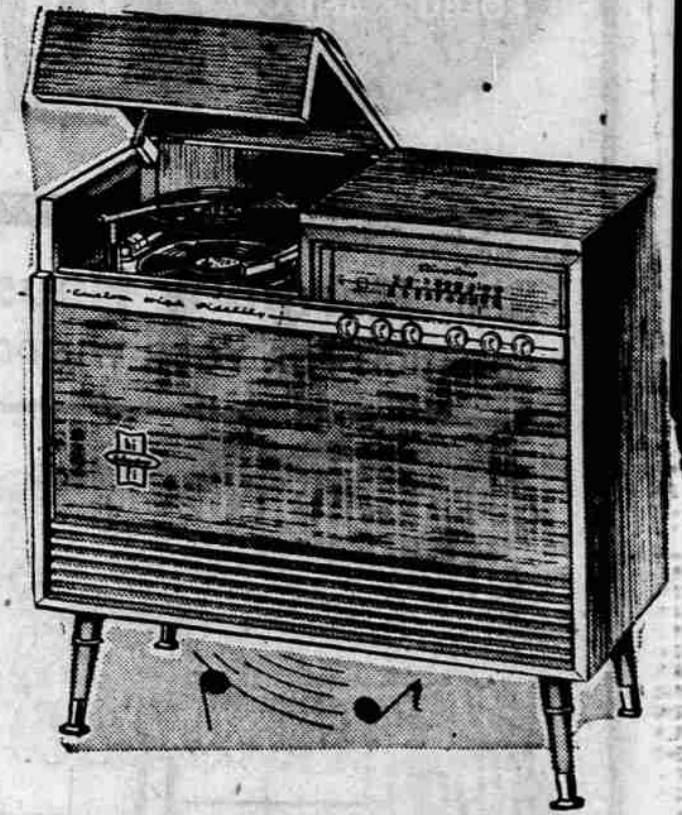

**VINYL-CLAD 17-INCH (OVERALL DIAGONAL) PORTABLE TV SET**  
155 sq. in. of viewing area with good performance. Handy side controls and recessed handle. **\$129<sup>88</sup>**  
**\$5 DOWN DELIVERS!**

**17-INCH PORTABLE TV**  
Genuine Silvertone Introductory Price **\$149<sup>88</sup>**  
**\$5 Down Delivers!**  
AN OUTSTANDING VALUE!

# SILVERTONE "STEREO"

AN EXCEPTIONAL INSTRUMENT AT THIS LOW, LOW PRICE!

**\$199<sup>88</sup>** 3 DAYS ONLY

**\$5 Down Delivers!**

- Deluxe syntronic 4-speed automatic record changer.
- Mahogany or lime oak finish.
- Diamond sapphire dual needle.
- Automatic power control.
- Individual base and treble tone control.
- Plays regular long play records, too.

**WE SERVICE WHAT WE SELL**  
You Can Trust Sears Service  
It's expert, prompt, economical, and as near as your phone...  
CALL EX 0-0000

**ENJOY TRUE STEREO WITH A SILVERTONE PORTABLE**  
Dual amplifier, dual speakers. Separate lid contains second speaker. 4-speed auto stereo changer. **\$88<sup>88</sup>**  
**\$5 DOWN ON EASY PAYMENT PLAN**