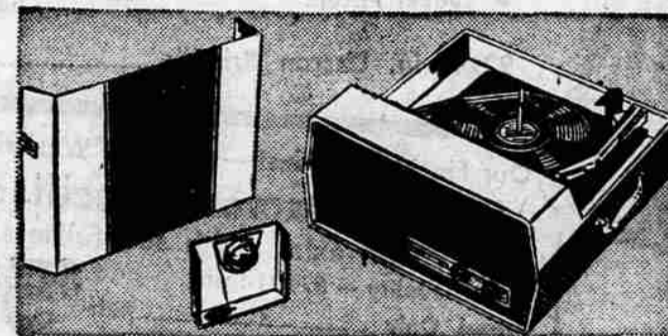

**VINYL-CLAD 17-INCH (OVERALL DIAGONAL) PORTABLE TV SET**  
155 sq. in. of viewing area with good performance. Handy side controls and recessed handle. **\$129<sup>88</sup>**  
**\$5 DOWN DELIVERS!**

**17-INCH PORTABLE TV**  
Genuine Silvertone Introductory Price **\$149<sup>88</sup>**  
**\$5 Down Delivers!**  
AN OUTSTANDING VALUE!

# SILVERTONE "STEREO"

AN EXCEPTIONAL INSTRUMENT AT THIS LOW, LOW PRICE!

**\$199<sup>88</sup>** 3 DAYS ONLY

**\$5 Down Delivers!**

- Deluxe syntronic 4-speed automatic record changer.
- Mahogany or lime oak finish.
- Diamond sapphire dual needle.
- Automatic power control.
- Individual base and treble tone control.
- Plays regular long play records, too.

**WE SERVICE WHAT WE SELL**  
You Can Trust Sears Service  
It's expert, prompt, economical, and as near as your phone...  
CALL EX 0-0000

**ENJOY TRUE STEREO WITH A SILVERTONE PORTABLE**  
Dual amplifier, dual speakers. Separate lid contains second speaker. 4-speed auto stereo changer. **\$88<sup>88</sup>**  
**\$5 DOWN ON EASY PAYMENT PLAN**