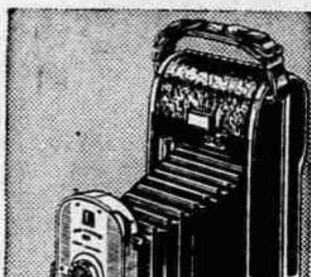

Polaroid 150 Land Camera

$10 Down $99⁸⁸

• With Automatic Rangefinder • Coated Anastigmat Lens • Makes 3 1/4 x 4 1/4 prints • Single dial sets both shutter and lens.