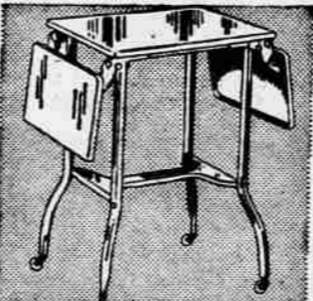

Amazing Low-Price Typewriter Table

$8⁹⁹

Smooth non-sag grey enamel finish. Has smooth rolling casters.