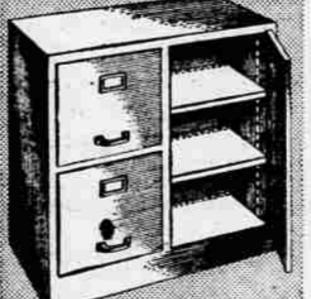

Tower Metal Storage Cabinet

$5 Down $44⁹⁵