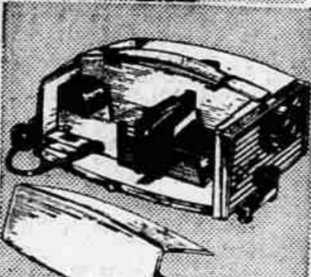

Mansfield Skylark Slide Projector

$3 Down $29⁹⁵

Excellent for viewing 2x2 and super slides. Presto-matic Changer, 300-watt bulb. Big f:3.5 lens.