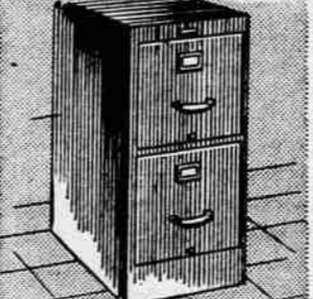

2-Drawer File for Household Papers

Charge It! **$19⁸⁸**

4-Drawer **29.88**