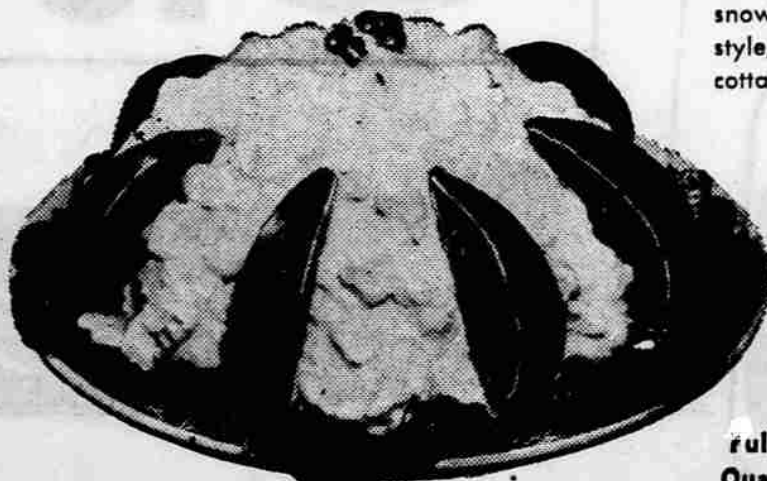

Lucerne Grape or Orange Drink

Enjoy Refreshing

Serve a bubbling glassful of this thirst-quenching non-carbonated drink.

3 half gal. **89¢**

Lucerne Cottage Cheese

You get "Bonus Quality" with Lucerne snowy white, rich curds of farmer style, cream style, chive, or Lo-Cal cottage cheese. It's tops

Full Pint **23¢**

Full Quart **45¢** Half Gal. **89¢**

Choose Zippy Brand and You Choose the Finest

Cucumber Chips

Delicious Zippy Fresh Pack

56-oz. Jar **85¢**

Dill Pickles

Zippy, regular or Kosher Dills