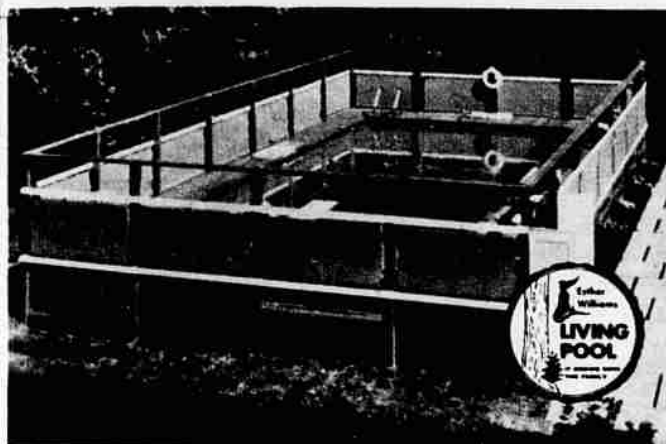

ONLY AT
Rexall
DRUG STORES

FREE! 3 Esther Williams LIVING POOLS

Just for asking your Rexall druggist about
REXALL DE LUXE TOOTH BRUSHES

Nothing to buy! Nothing to think up!

Nothing to write but your name and address on an official entry blank. And a beautiful Esther Williams LIVING POOL can be yours if you are one of the lucky winners. These are Penthouse Model pools of steel-reinforced California Redwood, with 16' x 32' swimming area, built-in fence, diving board, complete filtration system, automatic surface skimmer, underwater vacuum cleaner, brilliant underwater light, and many other extras. So ask your Rexall Druggist about Rexall De Luxe Tooth Brushes today. Choice of colors, 6 medically approved styles. Contest ends July 31, 1959; is subject to state and local laws.