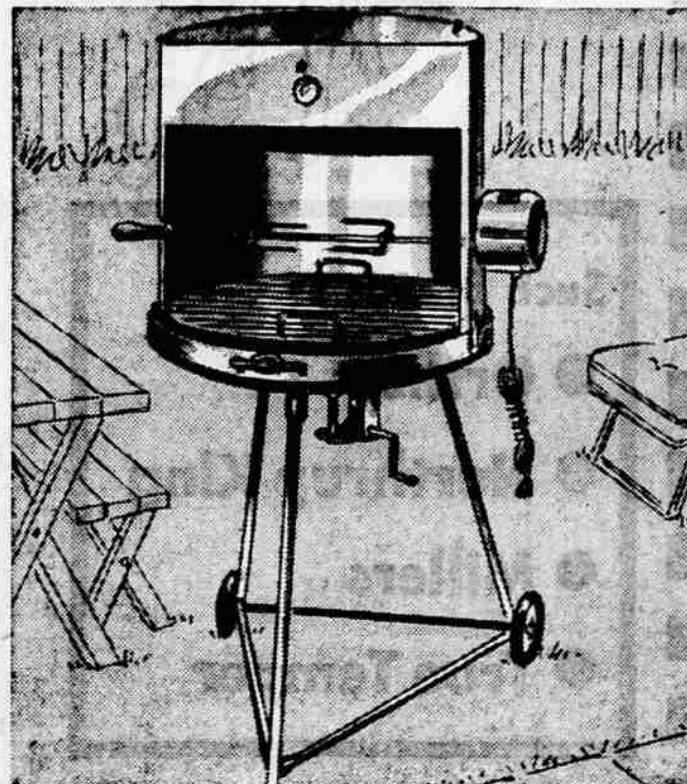

Now! Big 24-inch Rotisserie BARBECUE WITH OVEN

Now add baked goodies to barbecued meats! 24" grill has motorized spit above it, and hood has generous oven with heat indicator! The works for this small price!

17⁸⁸