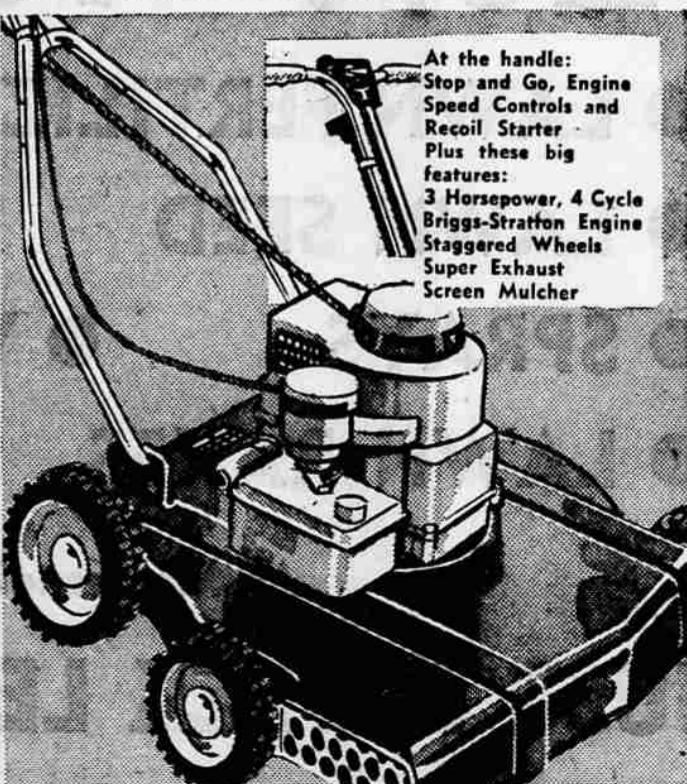

check all the extras! 24-inch ROTARY POWER MOWER

Staggered wheels, won't scalp your lawn. Super exhaust really resists clogging. Controls on handle. Our biggest features, best mower value in years!

54⁴⁴

While Quantity Lasts!