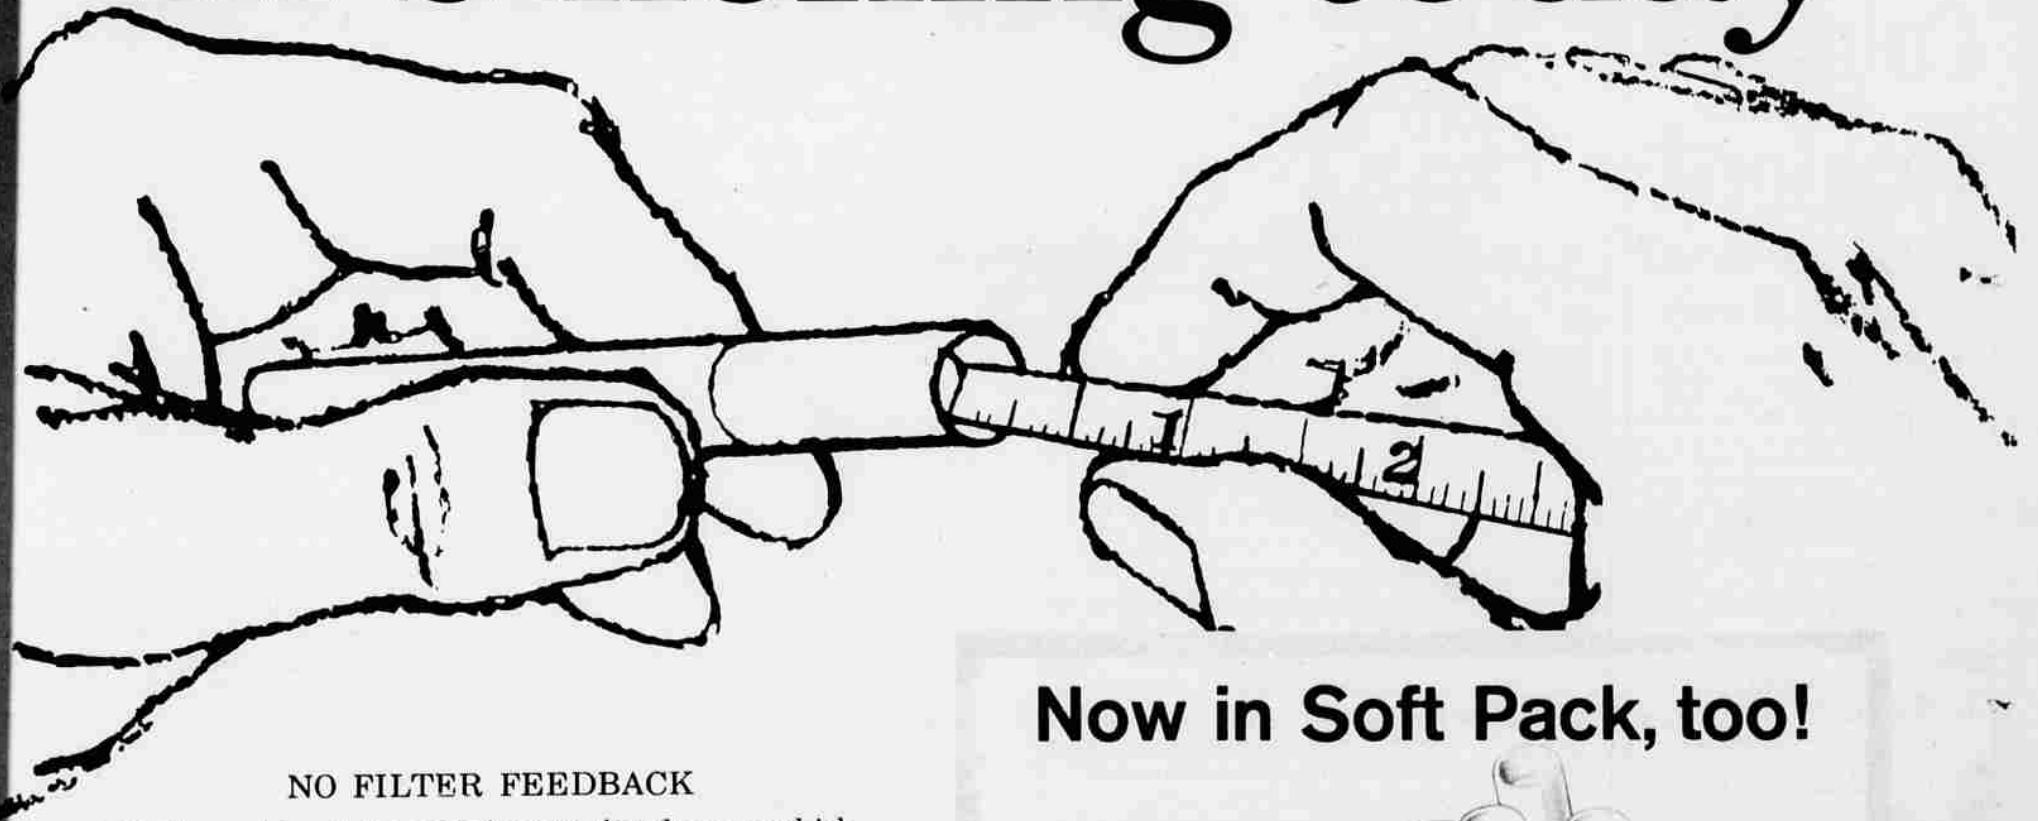

The most important $\frac{1}{4}$ inch in smoking today

NO FILTER FEEDBACK

Parliament is not the only cigarette that does a good job of trapping nicotine and tar. *But Parliament is the only leading high-filtration cigarette that does not feed back trapped tar and nicotine, because your lips and tongue cannot touch the filter.*

Parliament's filter is recessed $\frac{1}{4}$ inch to prevent this "filter feedback."

Someday all filter cigarettes will probably be made this better way. But today you can get this years-ahead design only from Parliament—the world's most experienced filter people. Smoke clean—smoke Parliament.