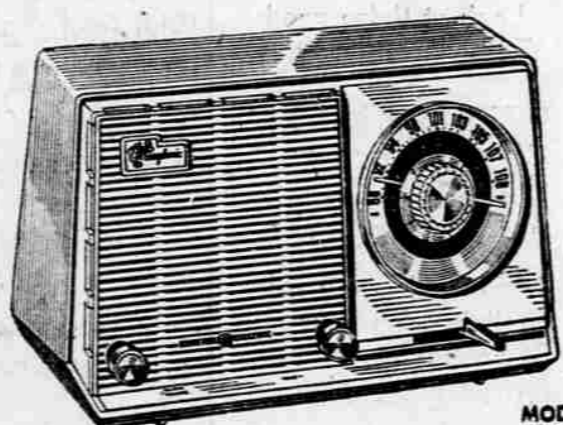

MODEL T135

Here's THE radio for Southern Oregon AM-FM listeners

Musaphonic RADIO $51⁹⁵

Use it for regular AM radio enjoyment... then switch it to FM, use your old radio for AM, and listen to rich simul-casts of thrilling stereo music over K-BOY.

- 7 tubes plus rectifier
- Two built-in antennas
- Large 6 1/2" speaker
- Tone control, vernier tuning