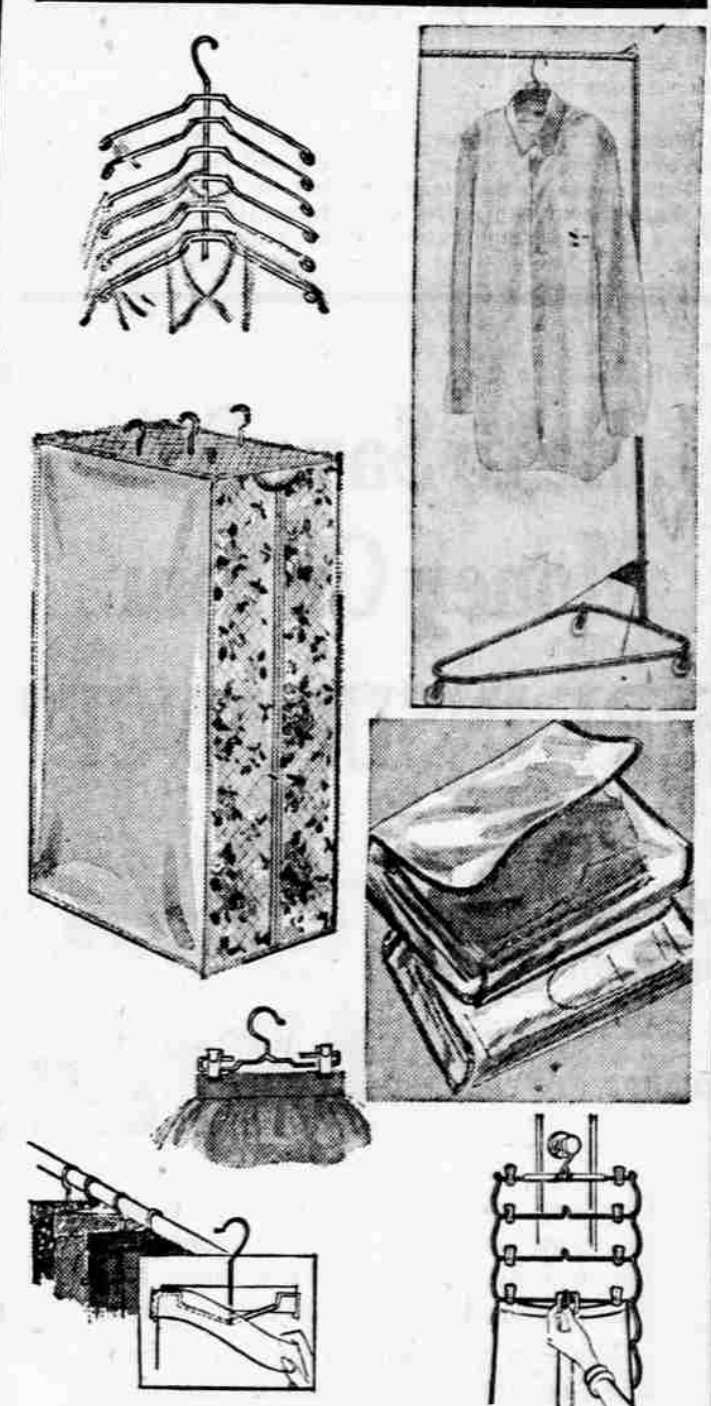

**notions, notions
88¢ SALE!**

Closet accessories and notions that make for easier living. Hanger guards. Skirt hangers. Trouser hangers. Multiple skirt hangers. Ironing pads. Sweater bags. Shoulder covers. Aprons. Shoe racks. Garment bags (jumbo size) 1.88. Iron Caddies 2.88. Thread box, plastic 28 spool. Silver cleaner and many others.

Mann's
MEDFORD