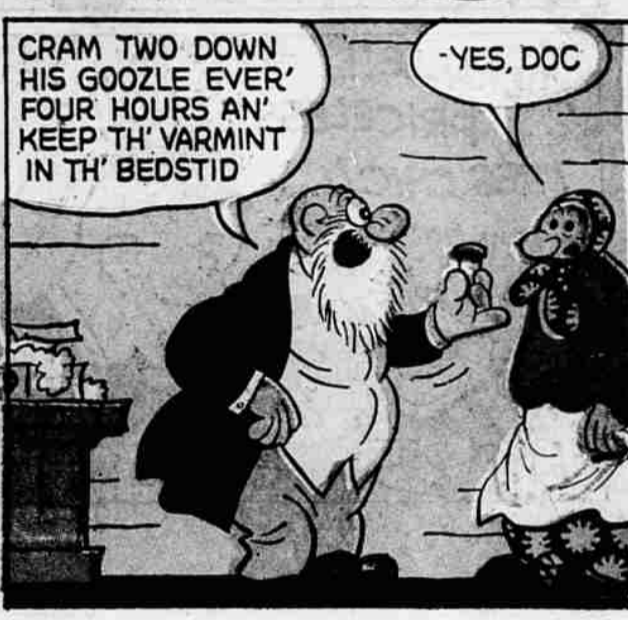

SNUFFY SMITH