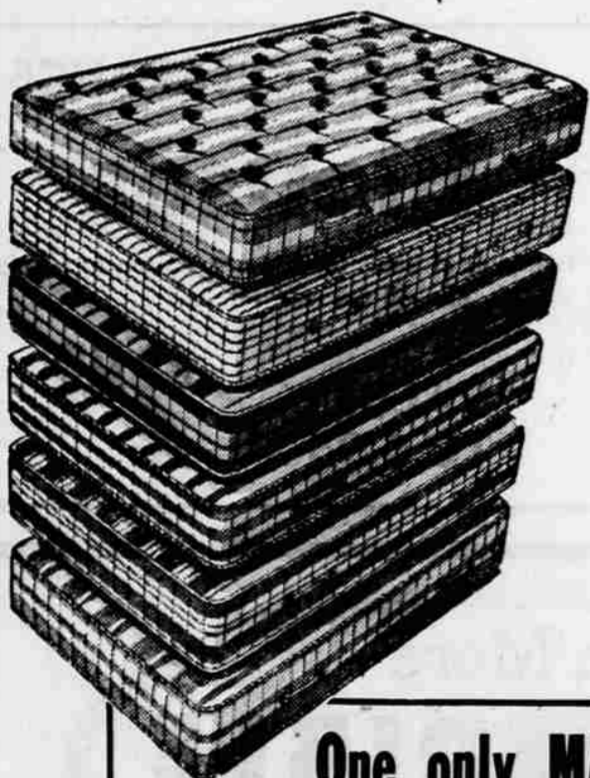

Our **ONLY** Store-Wide
SALE this Year!

Savings!

for YOU from-

10% TO 50%

Only these Fair Traded items: Beauty Rest, Deep Sleep, Slumber King Mattresses not included in this sale.

Bedding Greatly Reduced!

Odds and ends of
full and twin size

**MATTRESSES
and SPRINGS**

Mis-matched sets, floor
samples. Buy Separately
or in sets.

TERRIFIC VALUES!

One only **MATTRESS** and
BOX SPRINGS with Vibrator

FULL SIZE
Reg. **89⁵⁰** Sale- **\$69⁵⁰**

BEDROOM SETS

Daveno
Opens Out
to Sleep 2

**ALL 7
Pieces** **\$159⁵⁰**

Curved 3-Piece
SECTIONAL DAVENO **\$199⁵⁰**
1 Set Only. Reg. 259.50