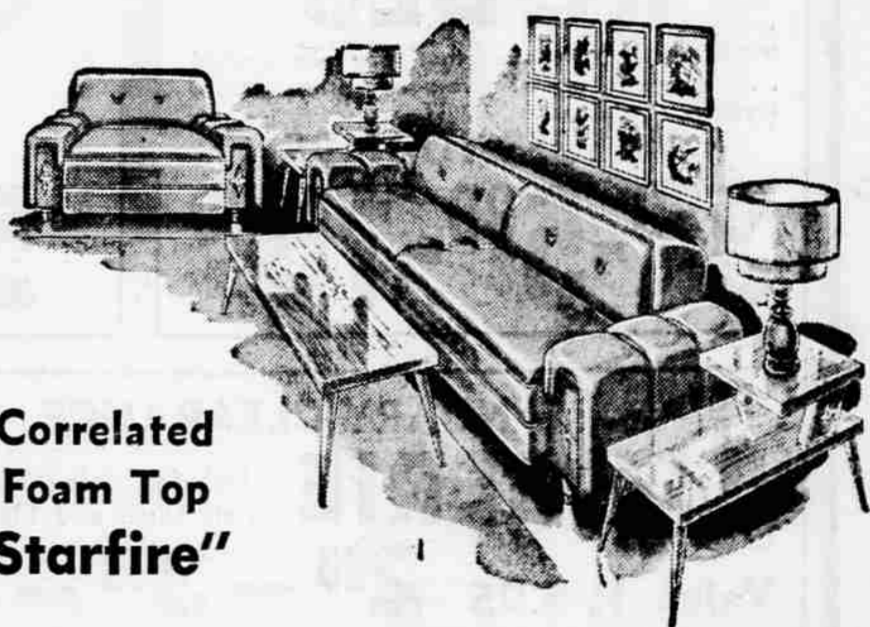

EASY CREDIT TERMS! COME

SERTA

BED DAVENPORT

Goodlooking davenport by
day - comfortable bed at
night - with famous Serta
Quality Mattress. **\$149⁵⁰**
REGULAR 199.50.

7-Pc. GROUP

Correlated
Foam Top
"Starfire"

At last . . . complete correlation in your living
room at a sensational budget price. Luxurious foam
padding everywhere . . . seat, back, and arms
too. Deep width arms and backs. Handsome fab-
rics. Added to the upholstered pieces are 3 tables,
2 matching table lamps.

Daveno
Opens Out
to Sleep 2

**ALL 7
Pieces** **\$159⁵⁰**

Curved 3-Piece
SECTIONAL DAVENO **\$199⁵⁰**
1 Set Only. Reg. 259.50