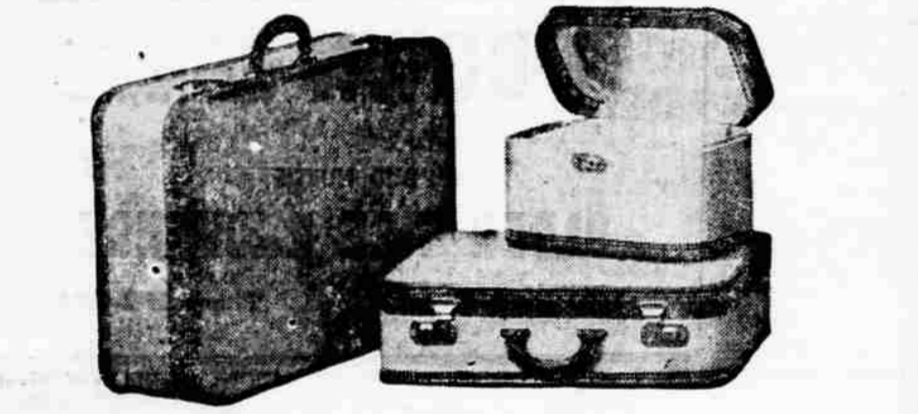

Ladies "Tripper" LUGGAGE by "Luce"
Fully Lined - Quality Hardware
New rough-textured vinyl covering: Waterproof, scuff resistant, stain resistant
Nylon reinforced, clean with soap and water
Vinyl bumper binding - Steel core matching handle
Train Case $6¹⁹ Overnight Case $8⁴⁹ Pullman $10¹⁹
Plus Federal Excise Tax

Handsome... Chippewa **LEISURE COATS**
100% Fine Wool
Here's what he would like most to see under his Christmas tree. Plaid leisure coat with patch pockets.
THRIFT VALUE **$15⁹⁵**

Men's Washable **SPORT SHIRTS**
WITH FREE PERSONALIZED INITIALS
Attractive plain colored sport shirts of washable Burlington shirting fabrics. Mail the attached card specifying the initials desired. You will receive your initials within 5 days.
Special $2.98