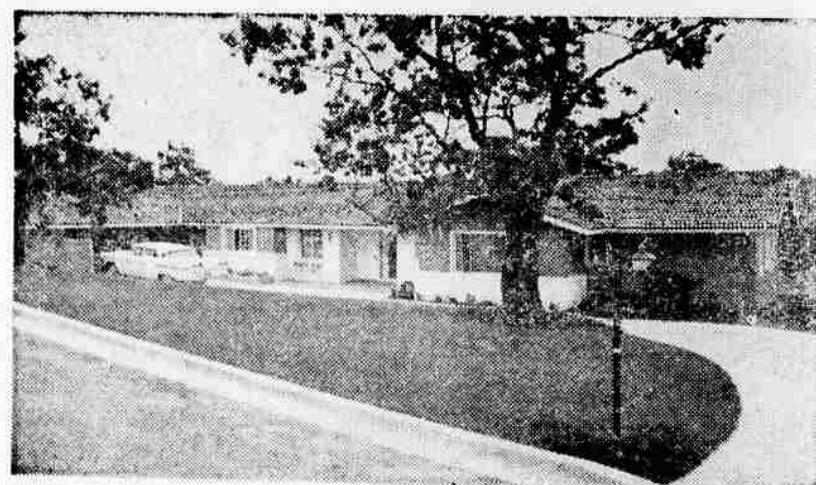

Residence of Mr. and Mrs. Hugh Coleman