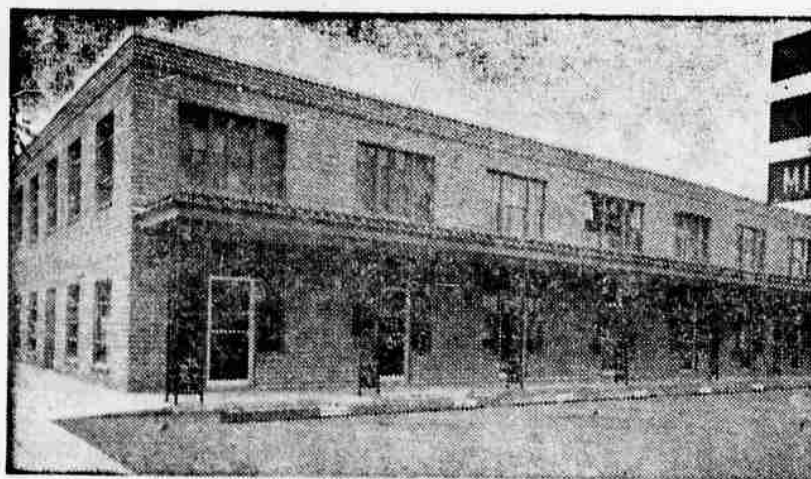

D'Anjou Building