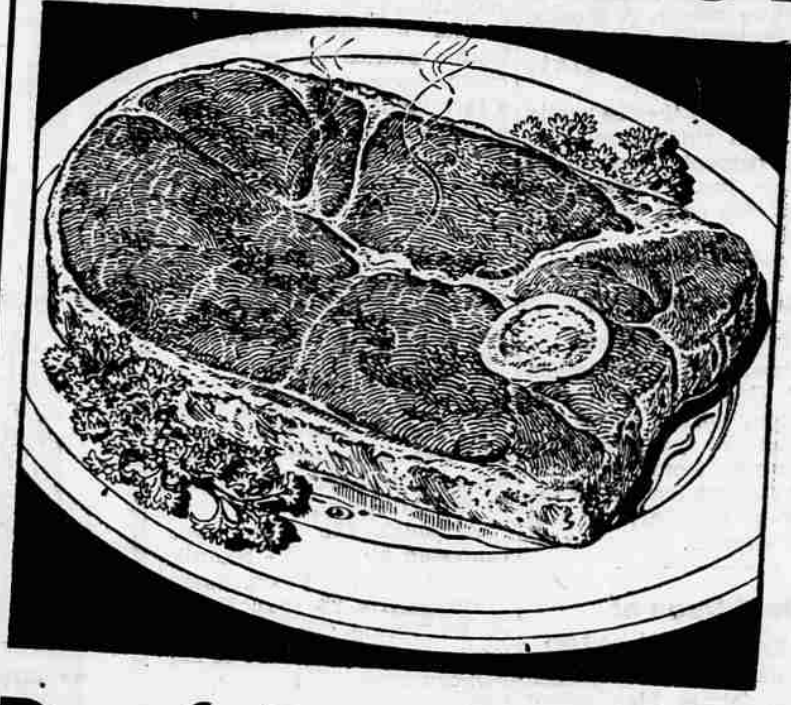

Safeway is THE place to buy

POTATOES

Smooth-skinned, U.S. No. 1 Northwest Russets. They are extra-clean with shallow eyes for easy peeling. Safeway grades these potatoes carefully by hand to assure only the finest reach your table. The paper-bag economy pack is a really grand buy this weekend.

10 lbs. **39¢**

Danish Squash	Excellent quality for baking or pies	lb.	5¢
Yellow Onions	Sweet and Mild Medium-size	10 lbs.	49¢
Tomatoes	Vine-ripened slicers from California	2 lbs.	29¢
Apples	Crisp and crunchy Jonathans. Schoolboy size. These are real beauties.	4 1-lb. Bag	39¢

TASTY ROOT VEGETABLES
Carrots, Parsnips, Turnips, Rutabagas
Perfect for stews **LB. 10¢**

Only at SAFEWAY Can You Expect to Find a Thrifty Cut Like This So Tender and Delicious

BEEF ROUND STEAK

Tender "U.S. CHOICE" beef with the bone-in. These steaks are trimmed of all excess bone and waste. Scientifically aged for extra flavor and tenderness.

"U.S.D.A. CHOICE" Grade Beef **79¢ lb.**

Beef Rump Roast

Delicious delicately seasoned **RING BOLOGNA** each **49¢**

Tender "U.S.D.A. CHOICE" Beef **BOILING BEEF** lb. **19¢**

100% Pure Beef. 3-lb. pkg. \$1.59 **PURE GROUND BEEF** lb. **55¢**