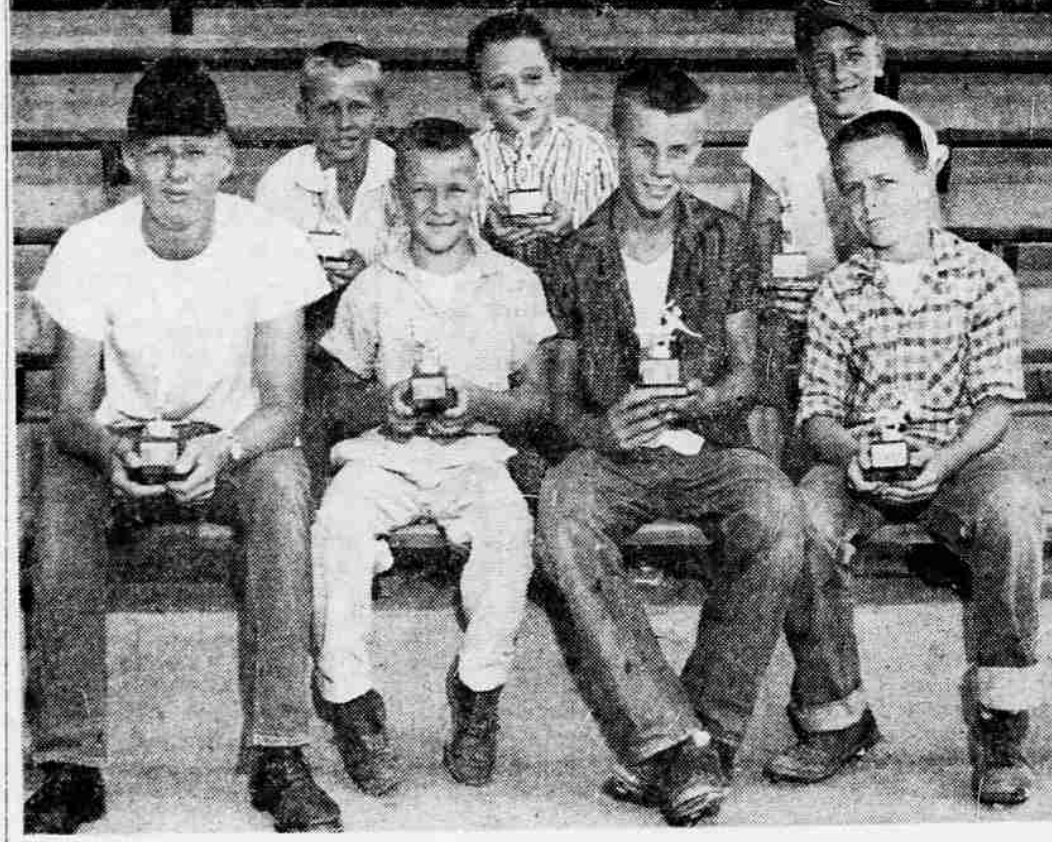

Over the Five Games, Mazeroski Has Collected Eight Hits

Over the five games, Mazeroski has collected eight hits, knocked in six runs and batted .471. For the season, Face has appeared in 43 games and been credited with 18 "saves," while Mazeroski is hitting .278 and is recognized as the league's best fielding second baseman.

Yanks Lose Two

Will Mediate Dispute

Discuss Christy Memorial

Standings

Table with columns for National League, American League, and Pacific Coast League. Lists teams and their records.

No Bowl Bids For Middies This Season

Boston (UPI)—Navy says it will not accept any bowl bids this fall regardless of the outcome of its football season.

Beat This!

by Tip Brady
The Midshipmen compiled an 8-1 record last season and Cutter said, "I expect we'll be as good a team as last year before the season is over."

Upset Artist Cranston Upset

Newport, R.I.—There will be no upsets from upset artist John Cranston in the Newport invitation tennis tournament—because he's been upset himself.

League Leaders

Table listing league leaders for National League, American League, and Pacific Coast League across various categories like batting average, home runs, etc.

Home Runs

Table listing home run leaders for National League, American League, and Pacific Coast League.

Pitching

Table listing pitching leaders for National League, American League, and Pacific Coast League.

BABEBALL WINNERS

Mounties Edge Phoenix 3-2; Trail Leaders by 2 Games

United Press International
The Vancouver Mounties edged Phoenix 3-2 Monday night to even the series between the two top Pacific Coast league clubs and give promise of one of the tightest stretch pennant runs in the old loop's history.

Standings

Table showing standings for the Pacific Coast League.

Cary Tops Field In Miller Open

Milwaukee, Wis.—(UPI)—Dr. Cary Middlecoff won the $35,000 Miller Open in record style Monday to put aside any notions he is fading out of the golfing picture.

Upset Artist Cranston Upset

Newport, R.I.—There will be no upsets from upset artist John Cranston in the Newport invitation tennis tournament—because he's been upset himself.

League Leaders

Table listing league leaders for National League, American League, and Pacific Coast League.

Home Runs

Table listing home run leaders for National League, American League, and Pacific Coast League.

Pitching

Table listing pitching leaders for National League, American League, and Pacific Coast League.

Davies, Boals Low Gross in RVCC Tourney

Mrs. Russ Heysell and Lee Clark were low net with 31 and 34, respectively, in the three-ball golf sixsome tourney at Rogue Valley Country club.

Looking for sound money help?

HFC has made 10 million loans in the past 5 years

WVSO Golf Pairings Listed; Tournament Here On Thursday

Pairings and tee-off times have been announced for the Willamette Valley—Southern Oregon Women's Golf association tournament which will be contested on Thursday, Aug. 14, at Rogue Valley Country club.

Cards Top Beavers

Use Tribune Want Ads

Looking for sound money help? HFC has made 10 million loans in the past 5 years

WVSO Golf Pairings Listed; Tournament Here On Thursday

Pairings and tee-off times have been announced for the Willamette Valley—Southern Oregon Women's Golf association tournament which will be contested on Thursday, Aug. 14, at Rogue Valley Country club.

Cards Top Beavers

Use Tribune Want Ads

Looking for sound money help? HFC has made 10 million loans in the past 5 years

WVSO Golf Pairings Listed; Tournament Here On Thursday

Pairings and tee-off times have been announced for the Willamette Valley—Southern Oregon Women's Golf association tournament which will be contested on Thursday, Aug. 14, at Rogue Valley Country club.

Cards Top Beavers

Use Tribune Want Ads

Looking for sound money help? HFC has made 10 million loans in the past 5 years

WVSO Golf Pairings Listed; Tournament Here On Thursday

Pairings and tee-off times have been announced for the Willamette Valley—Southern Oregon Women's Golf association tournament which will be contested on Thursday, Aug. 14, at Rogue Valley Country club.

Cards Top Beavers

Use Tribune Want Ads

Looking for sound money help? HFC has made 10 million loans in the past 5 years

WVSO Golf Pairings Listed; Tournament Here On Thursday