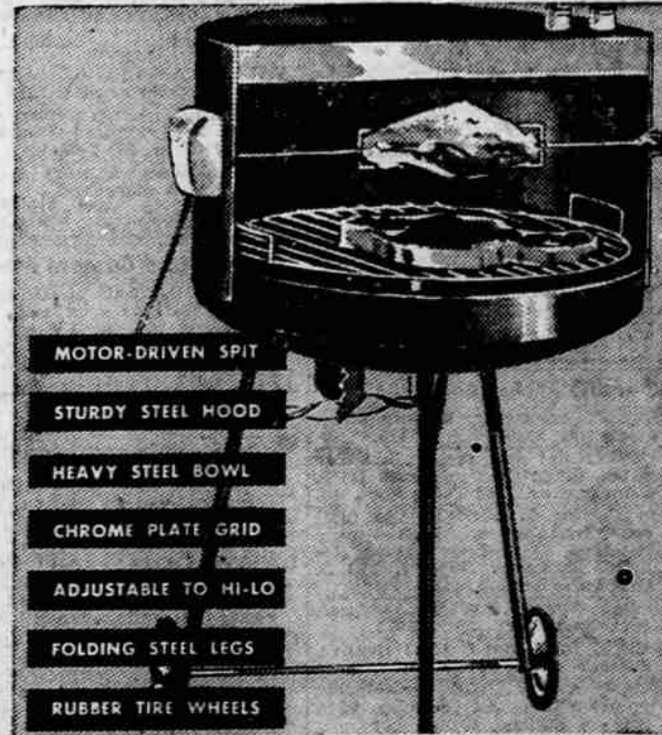

PENNEY'S DE LUXE BRAZIER 24-inch bowl! Hood, spit, motor!

Penney value! 24-inch brazier bowl is larger than average at this price! Hood maintains roasting heat. Chrome plated auto-spit takes up to 2 roasts, 4 chickens. Portable. 27-inches high. Black enamel finish. 19⁸⁸