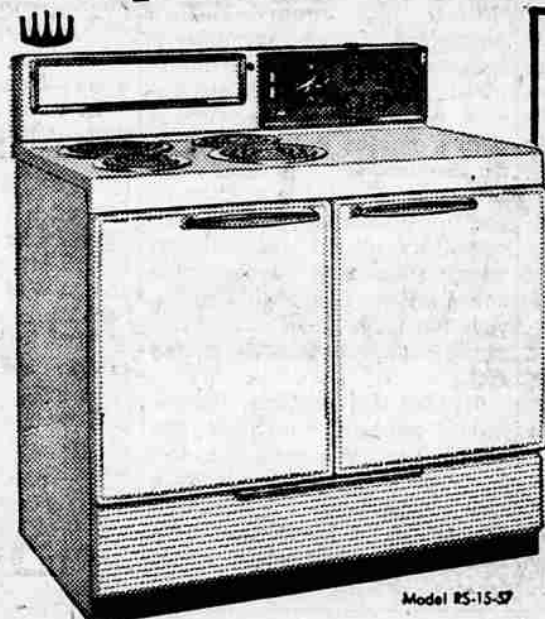

THIS REFRIGERATOR IS FOR YOU! Styled to the future to stay new-looking longer—studded with "plus" features for new ease and convenience—

10.8 cu. ft. BIG EVERYTHING YOU WANT WHERE YOU WANT IT!

- Big Freezer Chest
- Twin Quickcube Ice Trays
- Full-Width Removable Aluminum Shelves
- Automatic Interior Light
- 1/2 Gallon Milk Bottle Storage
- 5 Removable Door Shelves Including Egg Shelf
- Butter Compartment
- New Safety-Seal Door
- Glide-Out Porcelain Enamel Hydrator

A Price Tag So Low You'll Blink!

COME IN AND see our wonderful new Golden Anniversary Models, Celebrating 50 Years of GENERAL, MOTORS Leadership.

NOTHING DOWN

$199⁹⁵ With Trade

DOUBLE SAVINGS SPECIAL!
Was $429⁹⁵ **SAVE $160⁴⁵**
—on this **FRIGIDAIRE** MODEL RI-39-57 IMPERIAL RANGE

Features exclusive Spatter-Free Broiler Grill at no extra cost! Fully automatic—imperial in every sense—with giant French Door Oven and Automatic Roll-to-You Shelf plus dozens more, in 30 thrifty inches of floor space. Don't wait on this one—get down today to get these terrific savings!

Special Heat Unit Automatic

EXPANSION SPECIAL $269⁵⁰ With Your Oil Range

You Save and Save!

Get a Free Gift!

KING-SIZE TRADES! LOW EASY TERMS!

"DOUBLE SAVINGS!"

SAVE When you buy!
SAVE while you use!

on new **FRIGIDAIRE** Ranges with **Spatter-Free Broiler Grill!**

EXTRA!

SAVE $85⁴⁵

Expansion Sale Price

$165⁵⁰

And Your Old Range

ON THIS FULLY AUTOMATIC **FRIGIDAIRE** MODEL RS-15-57 ELECTRIC RANGE WITH EXCLUSIVE **SPATTER-FREE BROILER GRILL** Plus 4 fast-heating Radiant Tube Surface Units; Automatic Cook-Master Oven Control and more. Hurry—you won't match this price and value anywhere!

BROIL 100 TIMES! and NEVER clean the oven!

BUY ON EASY TERMS

Specials

Used RANGES

Reconditioned - Guaranteed
$39⁵⁰ to $69⁵⁰

NOTHING DOWN $5 a Month

MOTOROLA CLOCK RADIOS

$27⁵¹ to $34³⁷

USED REFRIGERATORS

All Makes - Reconditioned and Guaranteed

$39⁵⁰ to $69⁵⁰

NOTHING DOWN, $5 A MONTH

EXPANSION BARGAINS

MOTOROLA TVs

From **$109⁹⁸** to **$269⁹⁵**

Small PHONOGRAPHS

$29⁵⁰ to $69⁵⁰

SUNBEAM UNIVERSAL AND G-E IRONS

Only **$5⁹⁵**

REVERE WARE

Covered—4 Quart **SAUCE PAN $6⁶⁰**
8-inch Covered **Skillet $5⁰⁰**

General Electric FAN HEATER

$5⁹⁵

UNIVERSAL AUTOMATIC 8-CUP PERCOLATOR

$12⁶³

Sunbeam Large FRY PAN

With Lid **$21⁸⁸**

Expansion Special

HAMILTON BEACH MIXER WITH JUICER

EXPANSION SPECIAL $29⁷⁶

Ronson, Sunbeam Remington, Shick MEN'S SHAVERS

$16⁴⁷

LADIES SHAVERS $9⁷³

G-E CLOCKS

EXPANSION SALE
$2⁹³ - $3⁸⁶ and **$4⁶¹**

UNIVERSAL HEATING PADS

$3⁸⁷ - $4⁵² and **$5⁹⁷**

MOTOROLA TABLE RADIOS

$16⁹⁰ to $24⁸⁴

LEONARD ELECTRIC CO.

309 EAST MAIN

Medford's Leading Appliance Dealer for the Past 27 Years

PHONE SP 2-4427