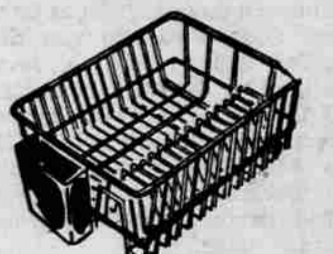

Look at This Value

SPICE RACK
Reg. 1.29
DORFILE **44¢**

Napkin Holders
Reg. 1.49
DORFILE **44¢**

Cleanser Rack
Reg. 1.49 **44¢**

Scouring Pad Rack
Reg. 1.69
DORFILE **44¢**

DISH DRAINER
Neoprene Coated for long wear
Reg. 1.29 each **88¢**

COSTUME JEWELRY

Values to $1.98

Your Choice

2 for 88¢