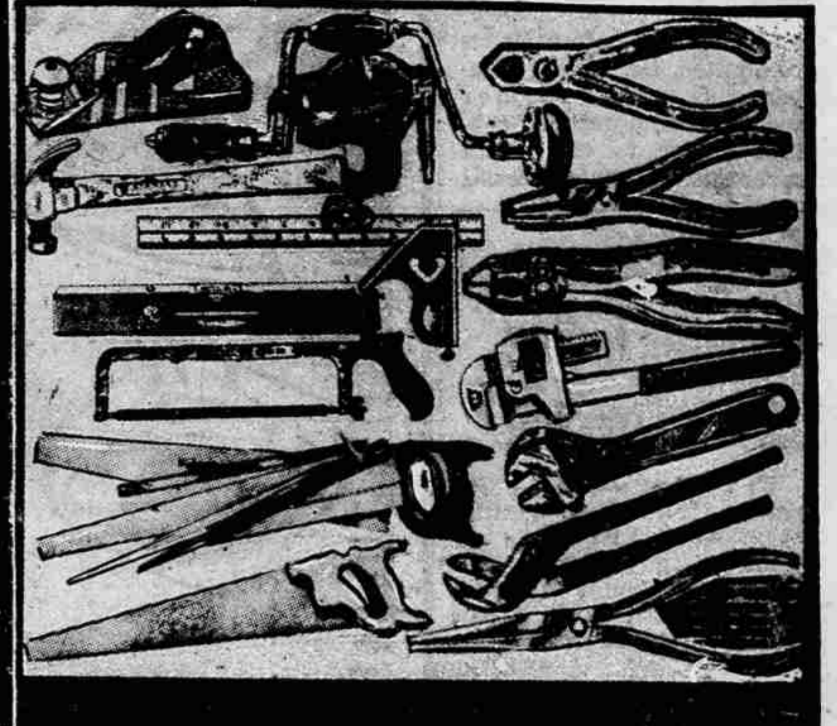

Values to $1.98
IMPORTED HAND TOOLS
Consists of: Block Plane, Professional Saw Set, Vice, Water Pump Pliers, Long-Nosed Radio Pliers, Adjustable Pipe Wrench, Lineman's Side-Cutting Pliers, Combination Square, Short-Nosed Radio Pliers, Ratchet Bit Brace, Serviceable Hack Saw, Claw Hammer, 26-in. Hand Saw, One-End Adjustable Wrench, Spear Point 6 1/2-in. Wire Cutters, 15-in. Monkey Wrench, Drills.

YOUR CHOICE
88¢

Reg. $1.49
3-Piece Chrome Plate
BARBECUE SET
Natural Wood Handles. Bar Comb's Tongs, Turner, Fork, Skewer.

Reg. $1.69
5-Row Sewed—All Corn
BROOMS
Polished Handle. Wire Bound.

Reg. $1.29
3-Piece—Wood Handle
GARDEN TOOL SET
Trowel, Fork, or Cultivator. Has a Lacquered Handle.

Reg. $1.49
For Ladies—For Men
DOUBLE-FACED MIRROR ON STAND
CHROME TRIMMED. Magnifying and Plain.

Reg. 98c
Jumbo Size—Bean Bag
ASH TRAY
Anodized Tray... Fancy Cotton Bag.

Reg. $1.19
Extra Heavy—Extra Large
BATH TOWELS
Size: 22x44—Colors: White, Orchard Yellow, Green, Salmon, Pink, Blue.

Reg. 98c
CIGARETTE LIGHTERS
For Men—for Women. Windproof or Conventional Types.

Values to $2.98
Imported Beechwood
SHADOW BOX
Natural Finish. Stained. 10-inch, 13-inch, or 15-inch.

Reg. $1.19
All Leather, Beaded Trim
MOCCASINS
For Ladies, Misses, Children. Sponge Rubber Insole.

Reg. $1.98
3-Strand—Pearl
NECKLACE-BRACELET EARRING SET
COMPLETE... Gift Boxed.

Reg. $1.49
Decorated—Enamelled
STEP-ON CAN
With Insert... Floral Pattern.

REMEMBER MOTHER! MOTHER'S DAY MAY 11th

At Van Lee's you can buy her several gifts for the price of one!

We have a fine selection of—
HOUSEWARES
COSTUME JEWELRY
NOVELTIES
BILLFOLDS

BLOUSES
STATIONERY
NYLON HOSIERY
KITCHEN TOWELS

CERAMICS
BATHROOM TOWELS
KITCHEN GADGETS
MILKGLASS

TV TRAYS

Coral tray complete with black folding legs for easy storage.

Your Choice
88¢