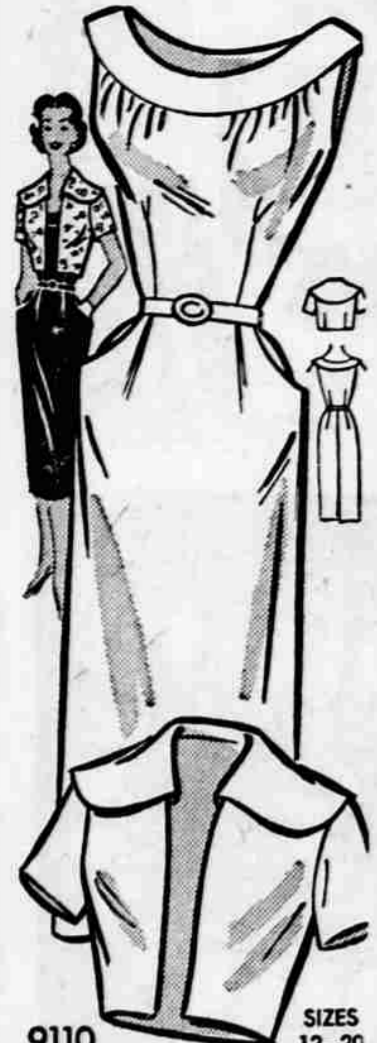

Smart Twosome

9110 SIZES 12-20
by *Marian Martin*

Two pretty parts to this summer fashion—cool scooped sundress, cover-up bolero. A graceful ensemble that's easy to sew with our Printed Pattern; flattering, everywhere you go!
Printed pattern 9110: Misses' sizes 12, 14, 16, 18, 20. Size 16 dress and bolero require 4 1/2 yards 39-inch fabric.

Printed directions on each pattern part. Easier, accurate. Send FIFTY CENTS (coins) for this pattern—add 5 cents for each pattern for first-class mailing. Send to Marian Martin, care Medford Mail Tribune, Pattern Dept., 232 West 18th st., New York 11, N.Y. Print plainly NAME, ADDRESS, SIZE and STYLE NUMBER.