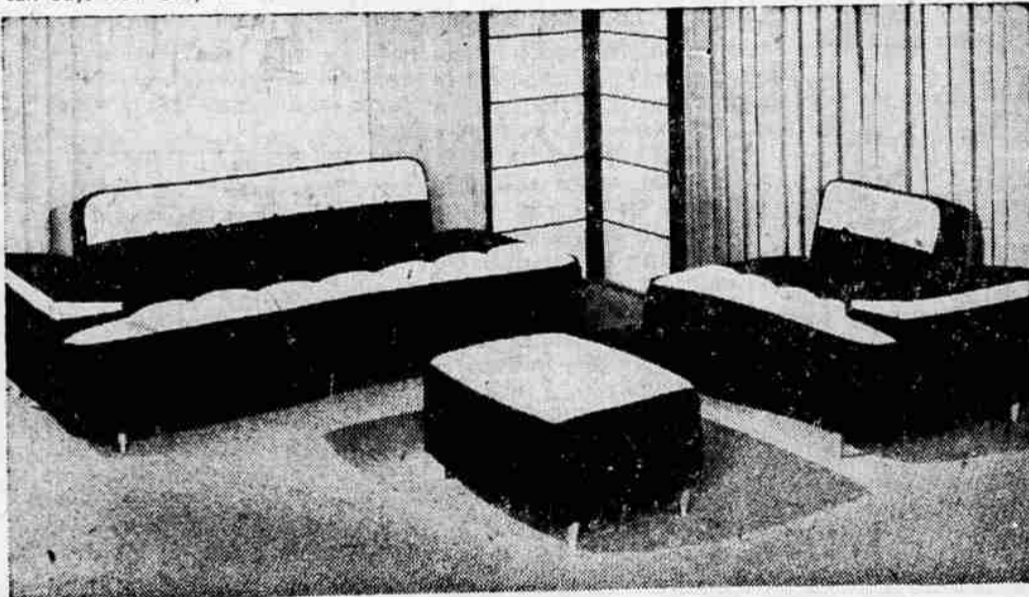

Dacron comforter and 2 matching dacron pillows. 3 Pc. Set— **\$18⁸⁸**

Reg. \$2.98 Bed Lamps. Close-out. Your choice **98^c**

10-pc. Living Room Group

Regular 249.95
10-pc. LIVING ROOM SET \$189⁸⁸
Daveno and chair, sleeps 3 people. Chair has reclining back for television. 2 beautiful lamps, 3 matching tables and 2 decorator pillows. All 10 pieces for only 18.95 down.

Regular 219.95 — HANDSOME
2-pc. DAVENO SET \$179⁸⁸
Upholstered in rich plastic and tweed—for additional long wear. Now only—

3-pc. Sectional Davenport
THE MOST VERSATILE SET EVER MADE
Makes Up 6 Different Ways

Regular 299.95
Upholstered in rich long wearing frieze—with large ottoman or table. SEE IT NOW.
WESTERN'S LOW SALE PRICE **\$259⁸⁸**

Enjoy The Comforts of FOAM RUBBER

Never before offered for less than \$300.00
Now Enjoy This Comfortable
2-Pc. DAVENO SET \$199⁸⁸
Sleep on the comforts of foam rubber. Modern biscuit tufted. Heavy, long-wearing upholstery. The best that money can buy. Now Only

3-pc. Living Room Group

Regular 219.95
3 Piece Bumper Style
DAVENO SET \$199⁸⁸
Sleeps 3 People—Frieze and Plastic—3 Pc. Set

Reg. 209.95 Hida Bed

With 220 coil Inner Spring Mattress. Highest bidder takes it — how much do you offer?