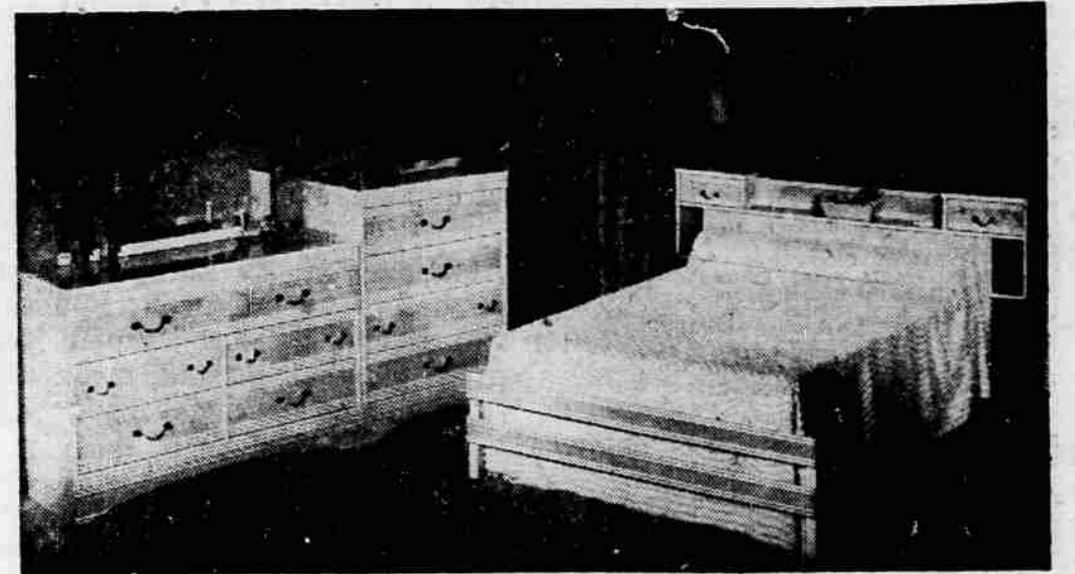

**Western
Auto**

LOWEST PRICES

49th ANNIVERSARY FURNITURE SALE

FREE GIFTS TO THE FIRST 50 LADIES

EASY
PAYMENTS

Reg. 109.95 2-pc. Bedroom Set **\$89⁸⁸**
Newest plastic top—on Dresser and Bookcase Headboard. Heat and mar resistant, also alcohol proof. Blond finish. NOW ONLY

OTHER BEDROOM SPECIALS

Reg. \$169.95 2-pc. Bedroom Suite. Plastic top. Large 9 drawer double dresser, Bookcase headboard and footboard. Large decorated mirror. All for **\$139⁸⁸**

8 Piece Bedroom Set. French split walnut finish. All hardwood construction. Center drawer guides. Dust-protectors. Featherest Englander mattress & box spring. Large double dresser, roomy 4 drawer chest, book case bed and 2 fluffy pillows. All for Only **\$299⁸⁸**

Dacron comforter and 2 matching dacron pillows. 3 Pc. Set— **\$18⁸⁸**

Reg. \$2.98 Bed Lamps. Close-out. Your choice **98^c**

10-pc. Living Room Group

Regular 249.95
10-pc. LIVING ROOM SET \$189⁸⁸
Daveno and chair, sleeps 3 people. Chair has reclining back for television. 2 beautiful lamps, 3 matching tables and 2 decorator pillows. All 10 pieces for only 18.95 down.