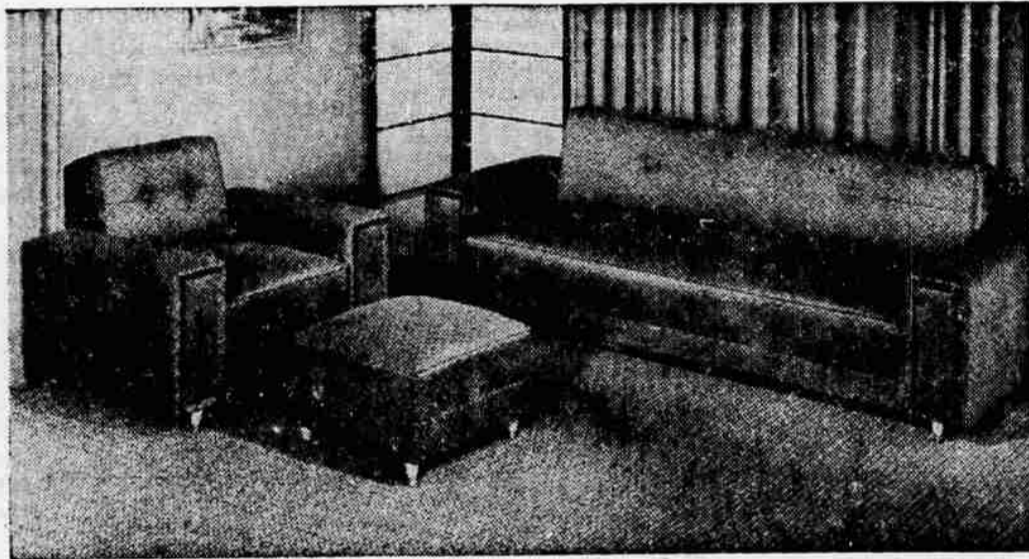

Enjoy The Comforts of FOAM RUBBER

Never before offered for less than $300.00
Now Enjoy This Comfortable
2-Pc. DAVENO SET $199⁸⁸
Sleep on the comforts of foam rubber. Modern biscuit tufted. Heavy, long-wearing upholstery. The best that money can buy. Now Only