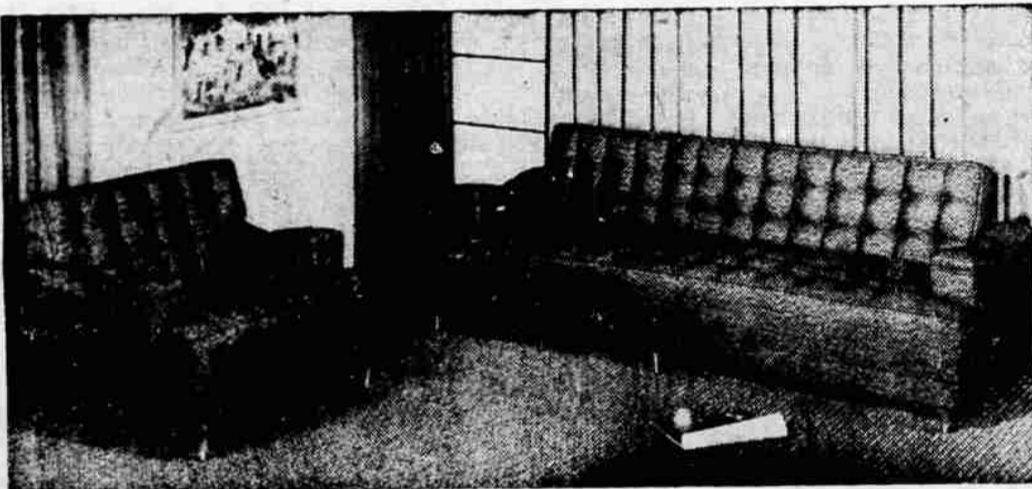

Dacron comforter and 2 matching dacron pillows. 3 Pc. Set— **\$18⁸⁸**

Reg. \$2.98 Bed Lamps. Close-out. Your choice **98^c**

10-pc. Living Room Group

Regular 249.95
10-pc. LIVING ROOM SET \$189⁸⁸
Daveno and chair, sleeps 3 people. Chair has reclining back for television. 2 beautiful lamps, 3 matching tables and 2 decorator pillows. All 10 pieces for only 18.95 down.

Regular 219.95 — HANDSOME
2-pc. DAVENO SET \$179⁸⁸
Upholstered in rich plastic and tweed—for additional long wear. Now only—

3-pc. Sectional Davenport
THE MOST VERSATILE SET EVER MADE
Makes Up 6 Different Ways

Regular 299.95
Upholstered in rich long wearing frieze—with large ottoman or table. SEE IT NOW.
WESTERN'S LOW SALE PRICE **\$259⁸⁸**

Enjoy The Comforts of FOAM RUBBER

Never before offered for less than \$300.00
Now Enjoy This Comfortable
2-Pc. DAVENO SET \$199⁸⁸
Sleep on the comforts of foam rubber. Modern biscuit tufted. Heavy, long-wearing upholstery. The best that money can buy. Now Only