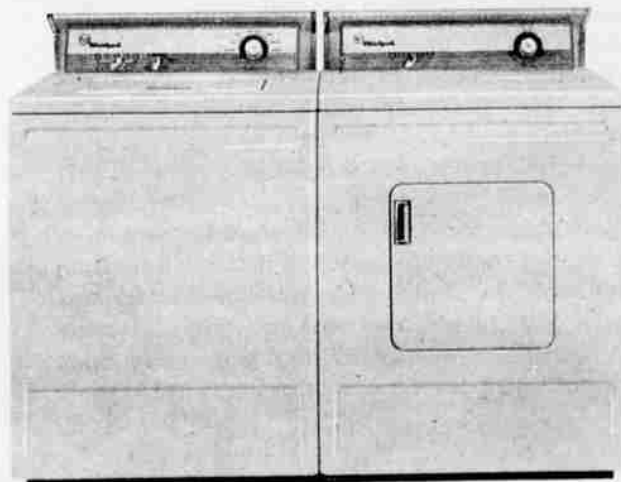

Ask your dealer for his special price on the matching Wrinkle-Free Dryer—it safely dries all fabrics, including Wash 'n' Wears. Gas or electric models.

- One control automatically selects any of five combination wash and rinse temperatures, including cold water wash and rinse.
- 2 automatic washing cycles—normal for regular laundry; gentle for delicate fabrics.
- No objectionable lint on clothes—no tray in the way. Works automatically, no matter what the wash load.

NOW ONLY $248⁸⁸
SEE IT AT YOUR RCA WHIRLPOOL DEALER